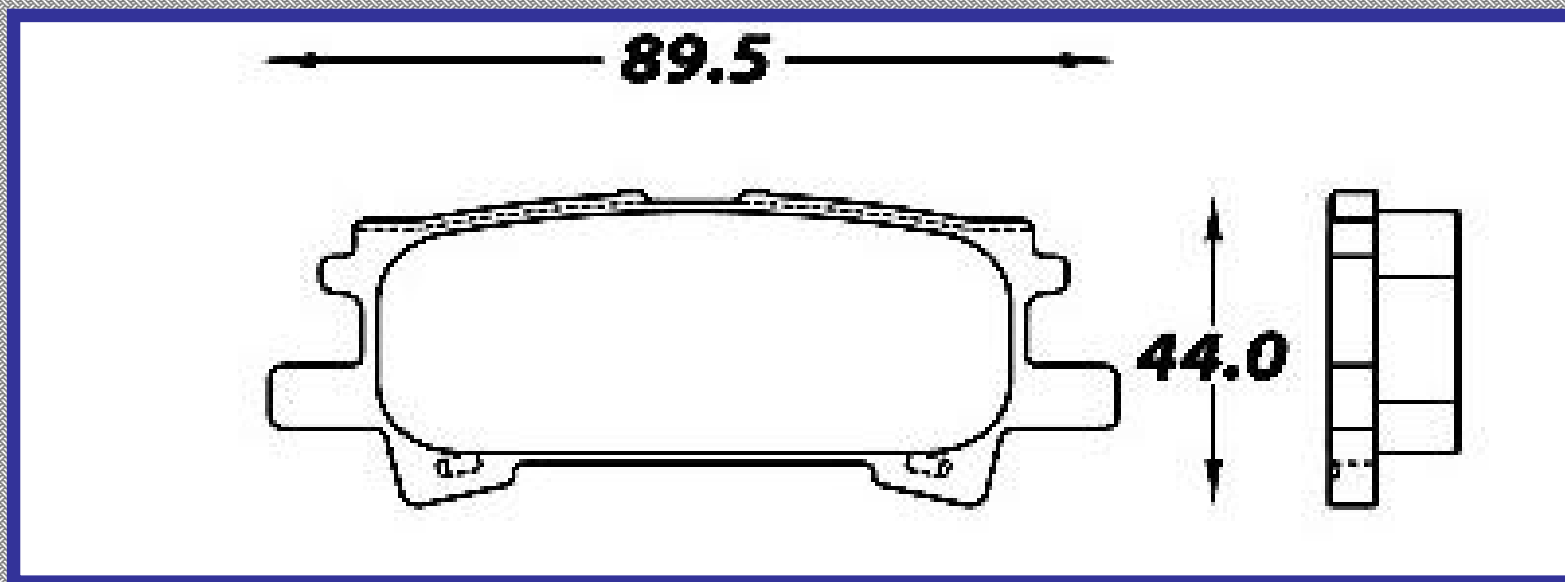

LONGITUD

89.5

ALTURA

44.0

ESPESOR

15.4

RINOTEC
CERAMIC BRAKE PADS
Heavy Duty ®

7897 D996

TRASERA

www.balatasrinotec.com.mx

TOYOTA HIGHLANDER 2004 2007

RINOTEC ®