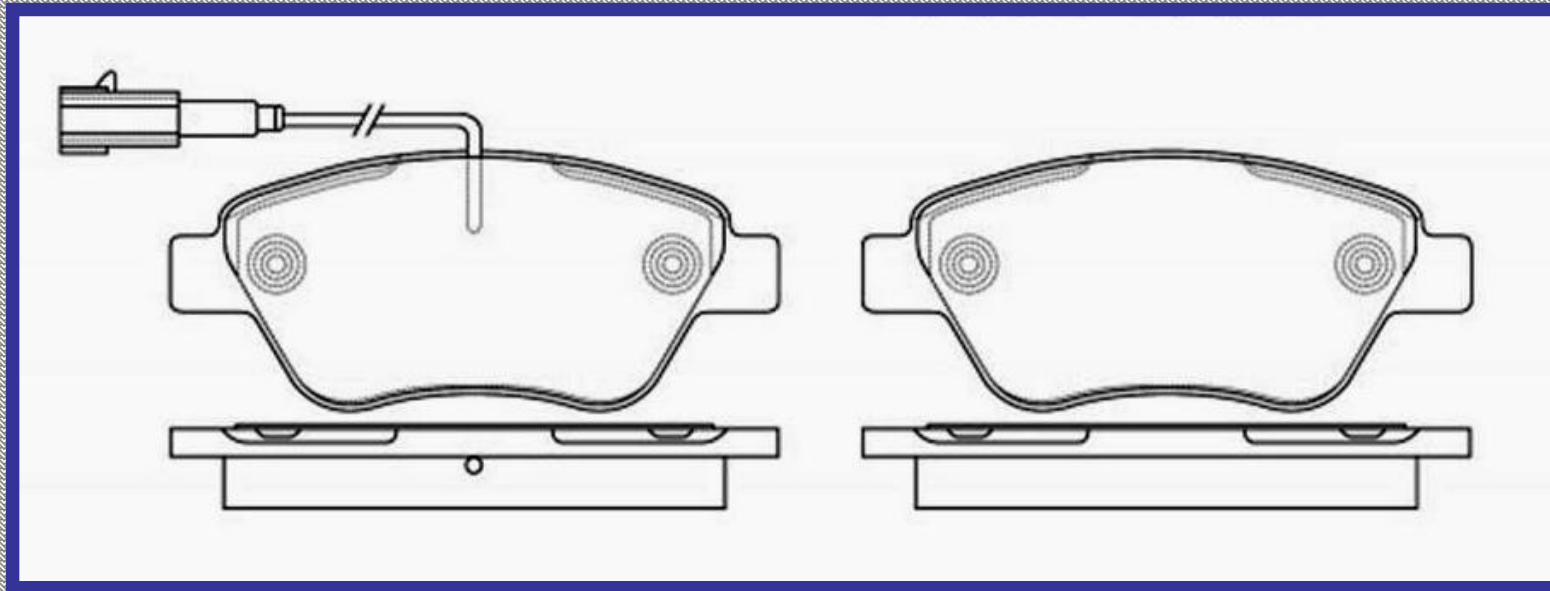

LONGITUD

122.8

ALTURA

53.3

ESPEJOR

17.5

RINOTEC
CERAMIC BRAKE PADS
Heavy Duty ®

8829 D1616

DELANTERA

www.balatasrinotec.com.mx

FIAT GRANDE PUNTO FIAT BRAVO FIAT IDEA FIAT LINEA 2007 2010 FIAT 500 2012 2013

RINOTEC ®