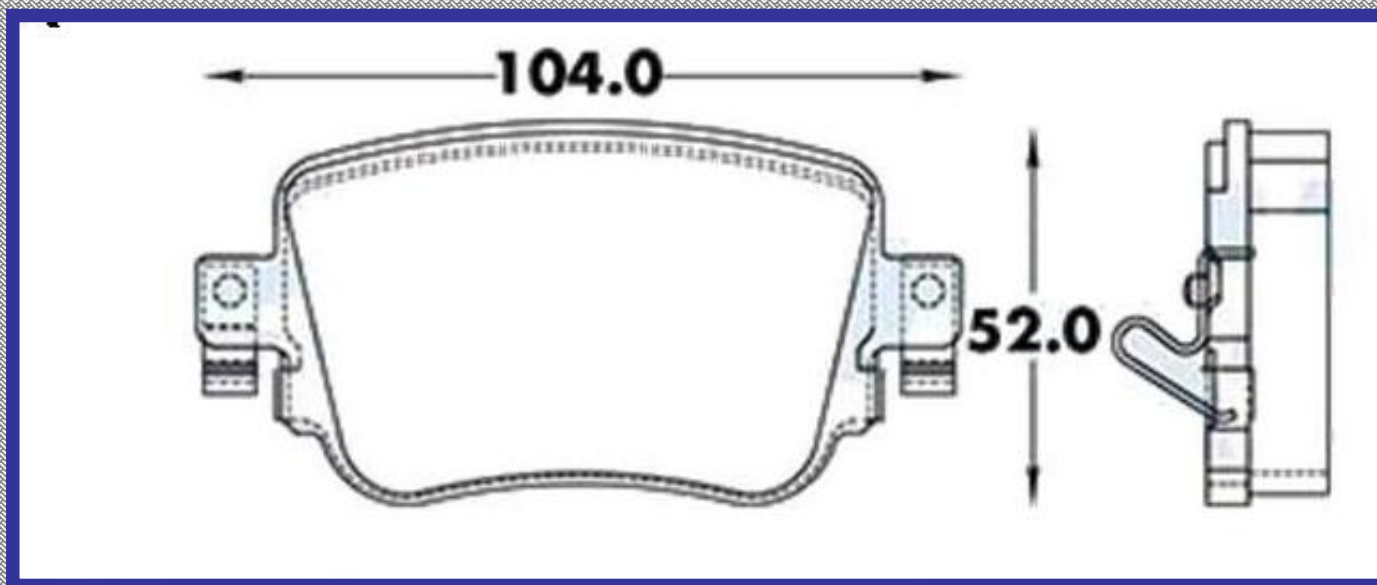

LONGITUD

104.0

ALTURA

52.0

ESPEJOR

16.5

RINOTEC
CERAMIC BRAKE PADS
Heavy Duty ®

9008 D1779

TRASERA

www.balatasrinotec.com.mx

AUDI Q3 2015 2017 AUDI TT CUATTRO 2016 AUDI A3 2016
VOLKSWAGEN CROSS GOLF 2016 2017 VOLKSWAGEN GOLF 2017

RINOTEC ®