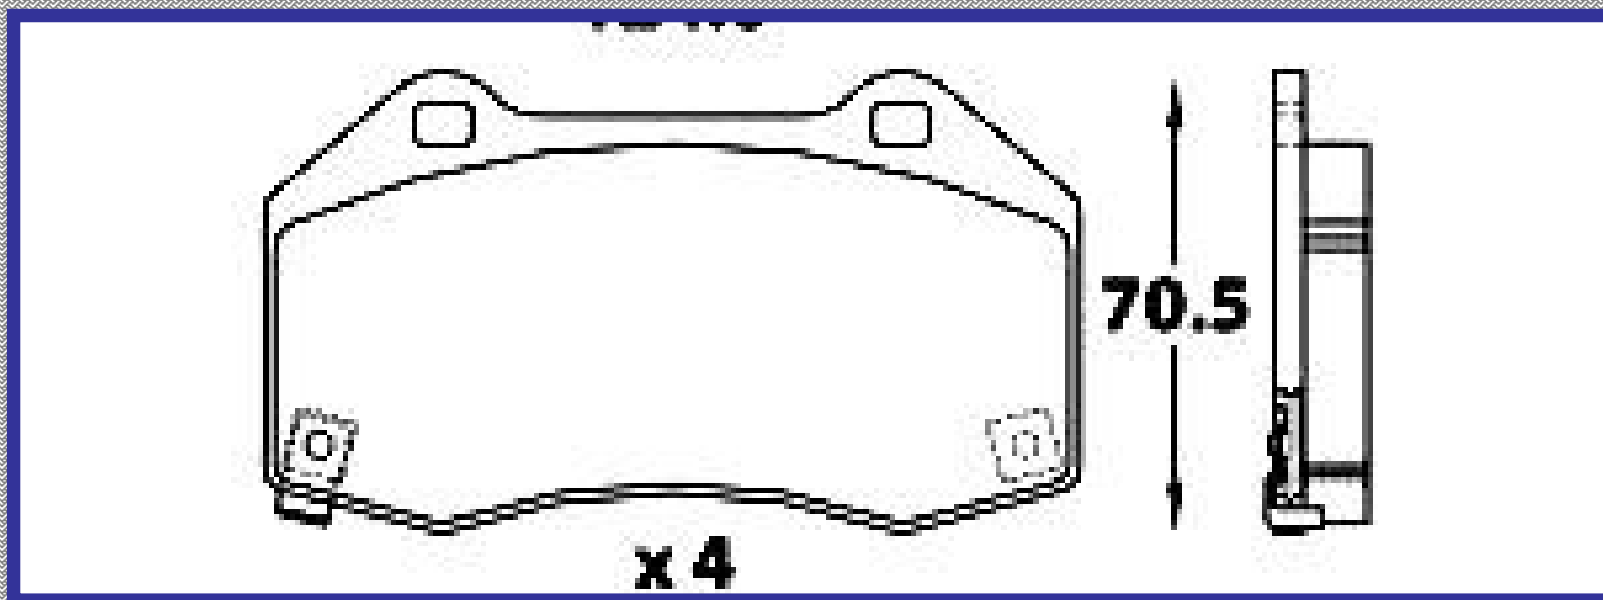

LONGITUD

124.6

ALTURA

70.5

ESPESOR

14.3

RINOTEC

CERAMIC BRAKE PADS

Heavy Duty ®

8489 D1379

DELANTERA

www.balatasrinotec.com.mx

CHEVROLET Cobalt 2.0 2007- CHEVROLET HHR Supercharged 2008

RINOTEC