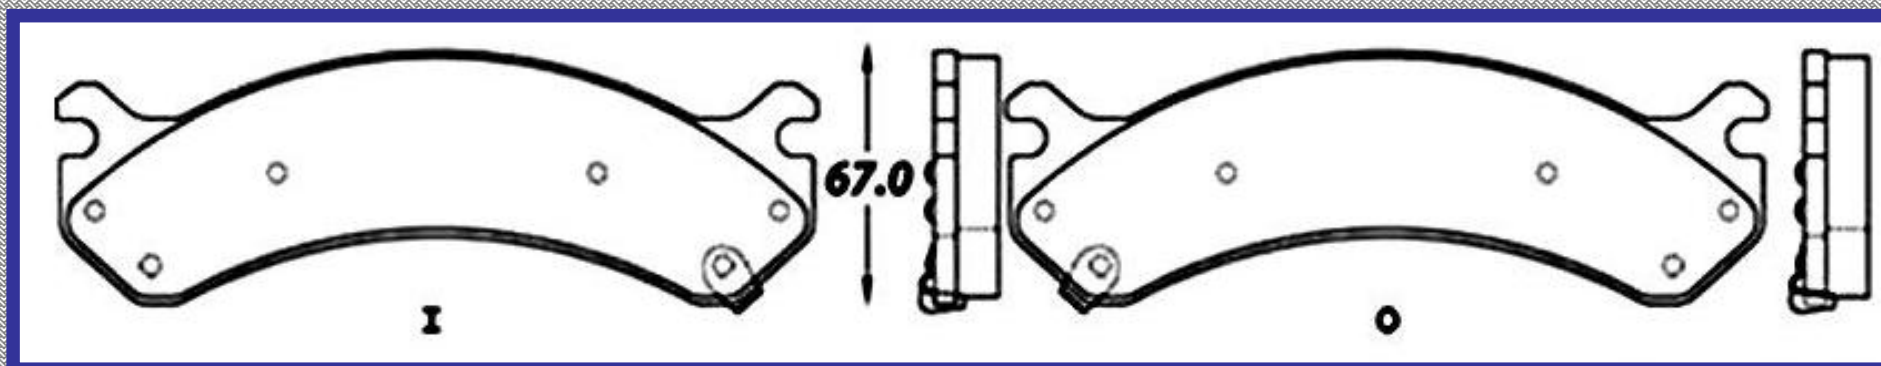

LONGITUD

216.0

ALTURA

67.0

ESPESOR

18.0

RINOTEC

CERAMIC BRAKE PADS

Heavy Duty ®

8454 D784

DELANTERA

www.balatasrinotec.com.mx

CHEVROLET SILVERADO 2500 3500 2007 2011 EXPRESS 2500 3500 2007 2011 SUBURBAN 2500 2009 2011

RINOTEC ®