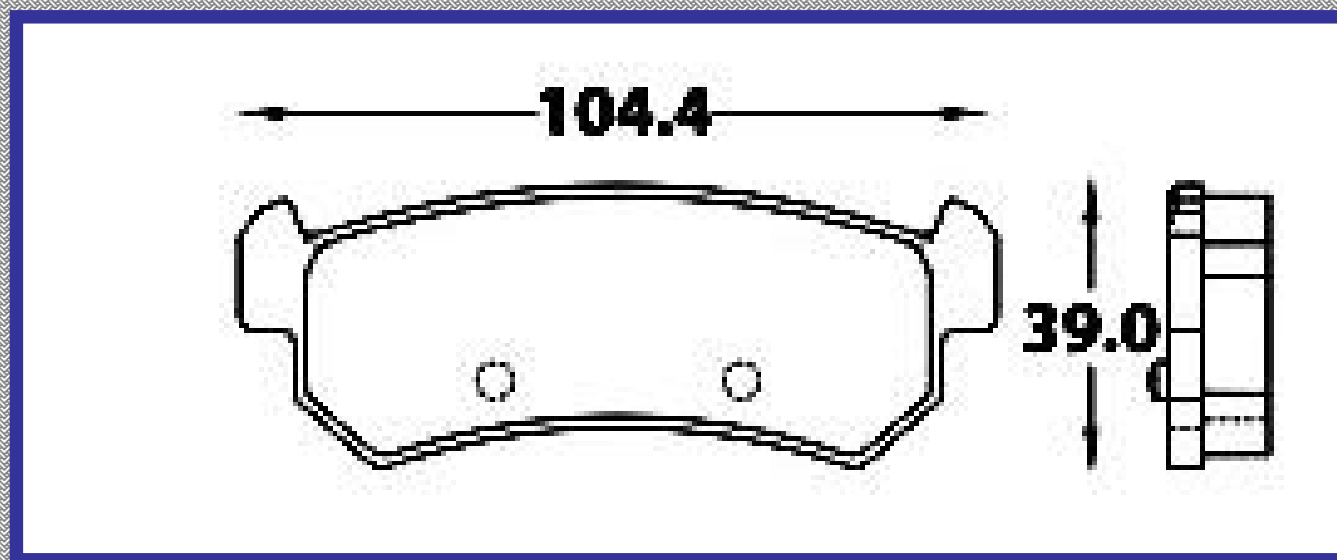

LONGITUD

104.4

ALTURA

39.0

ESPESOR

14.0

RINOTEC

CERAMIC BRAKE PADS

Heavy Duty ®

7939 D1036

TRASERA

www.balatasrinotec.com.mx

CHEVROLET OPTRA 2003 2008 VECTRA 2003 2008 SUZUKI FORENZA 2004
2008 SUZUKI RENO 2005 2008

RINOTEC