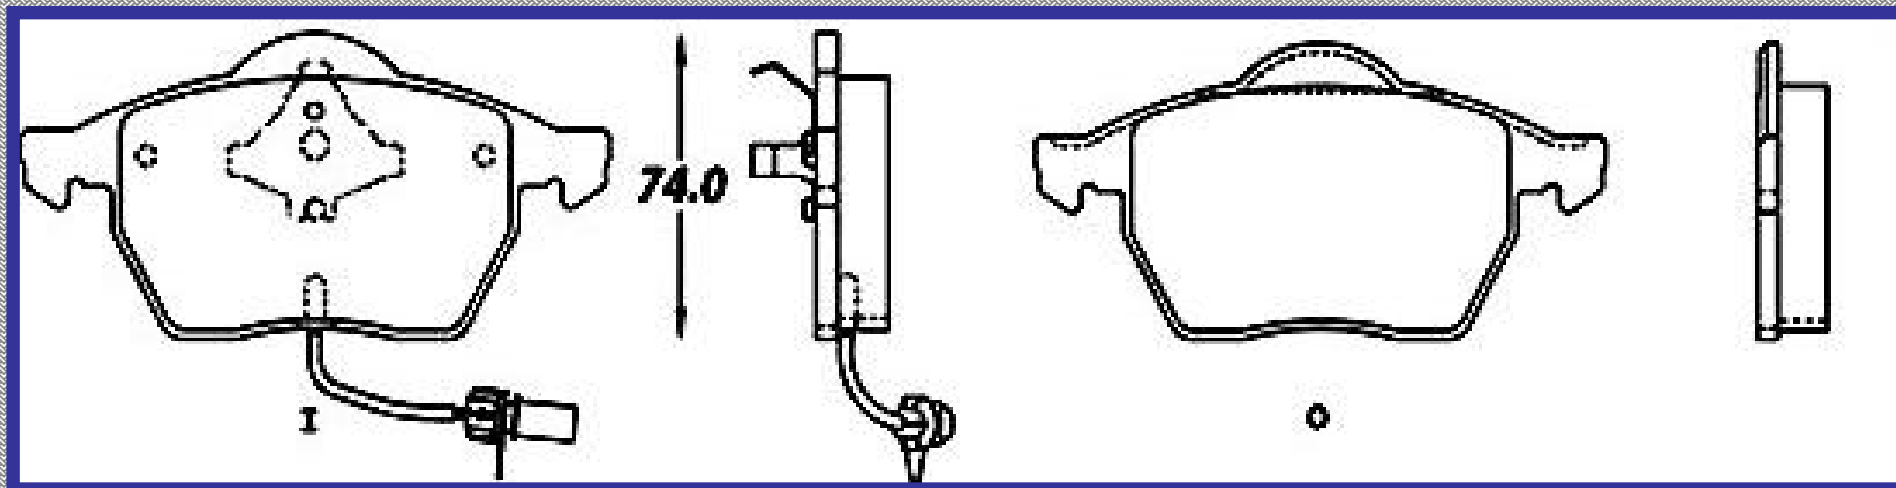

LONGITUD

156.0

ALTURA

74.0

ESPEJOR

19.3

RINOTEC

CERAMIC BRAKE PADS

Heavy Duty ®

7715 D840

DELANTERA

www.balatasrinotec.com.mx

VOLKSWAGEN JETTA A4 1999 2007 GOLF GTI A4 1999 2007 AUDI A4 2001 2006 SEAT TOLEDO 2000 2008 CON SENSOR

RINOTEC ®