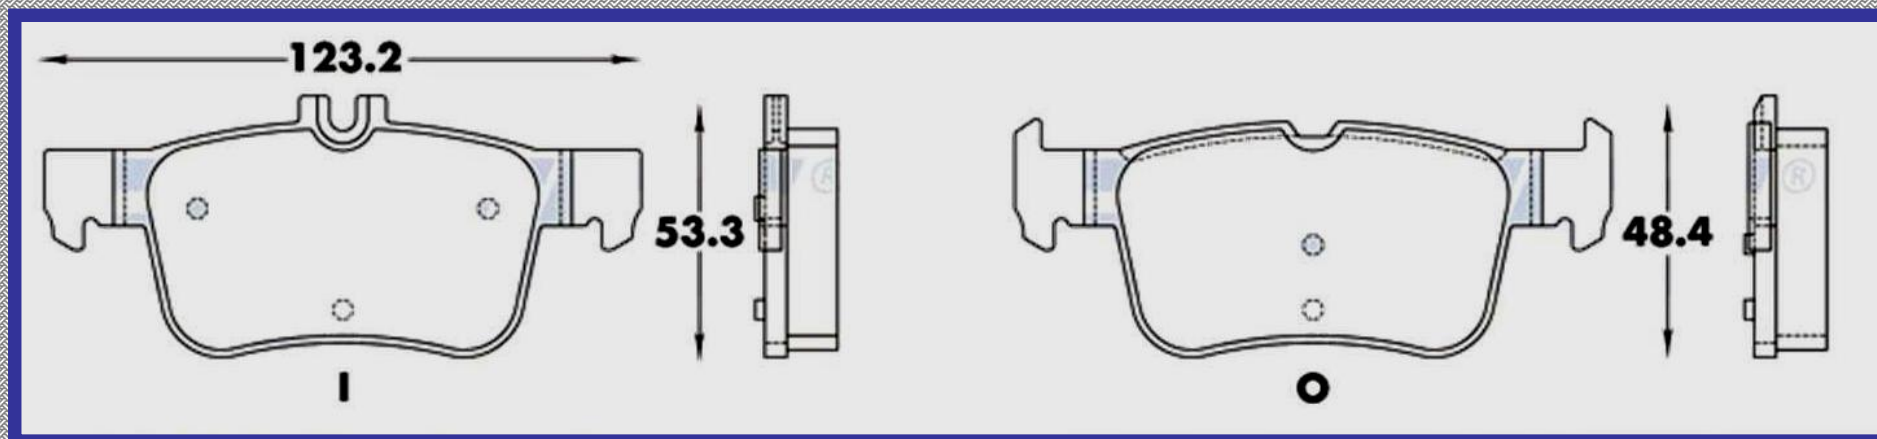

LONGITUD

123.2

ALTURA

53.3

ESPEJOR

15.0

RINOTEC
CERAMIC BRAKE PADS
Heavy Duty ®

8893 D1665

TRASERA

www.balatasrinotec.com.mx

FORD FUSION 2013 2017 FORD EDGE 2013 2016 LINCOLN MKZ 2017

RINOTEC ®