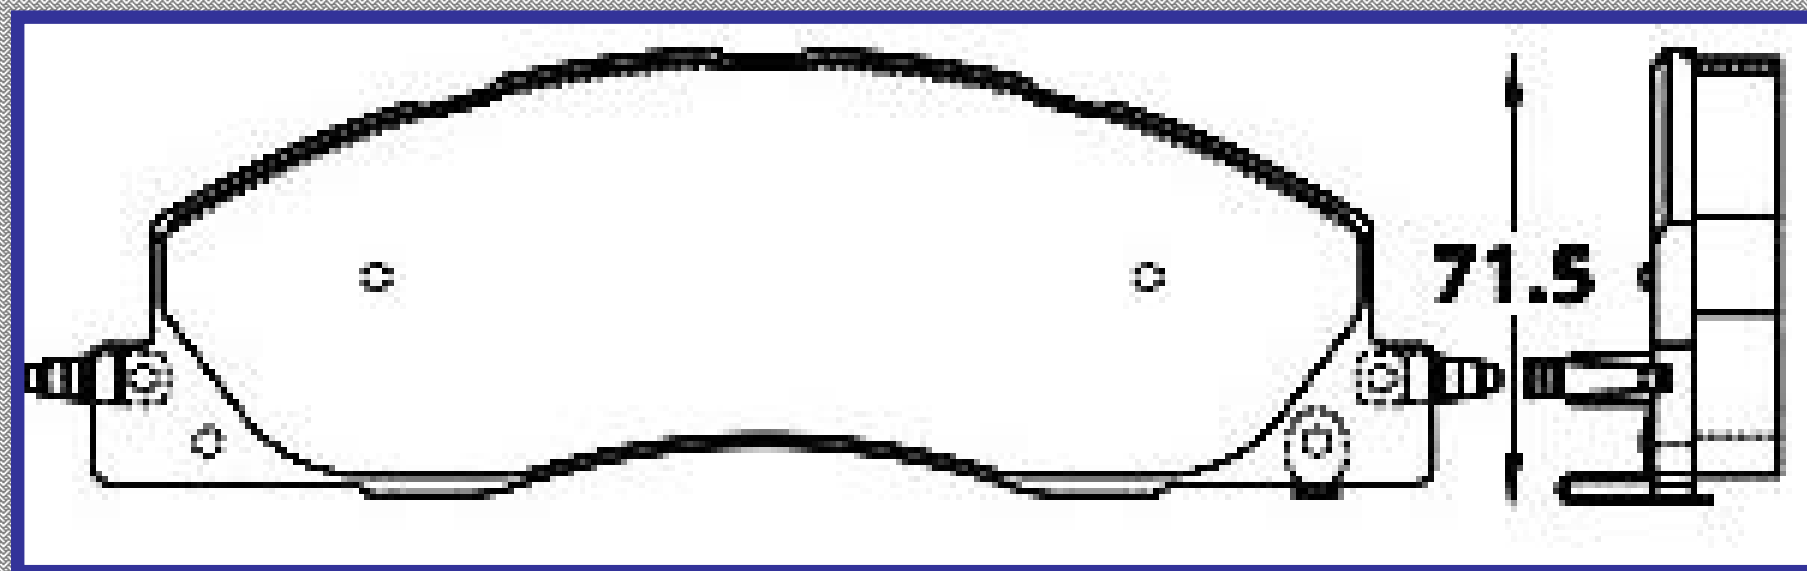

LONGITUD

214.4

ALTURA

71.5

ESPEJOR

20.0

RINOTEC
CERAMIC BRAKE PADS
Heavy Duty ®

8507 D1399

DELANTERA

www.balatasrinotec.com.mx

DODGE-RAM 2500 3500 4000 2009 2011

RINOTEC ®