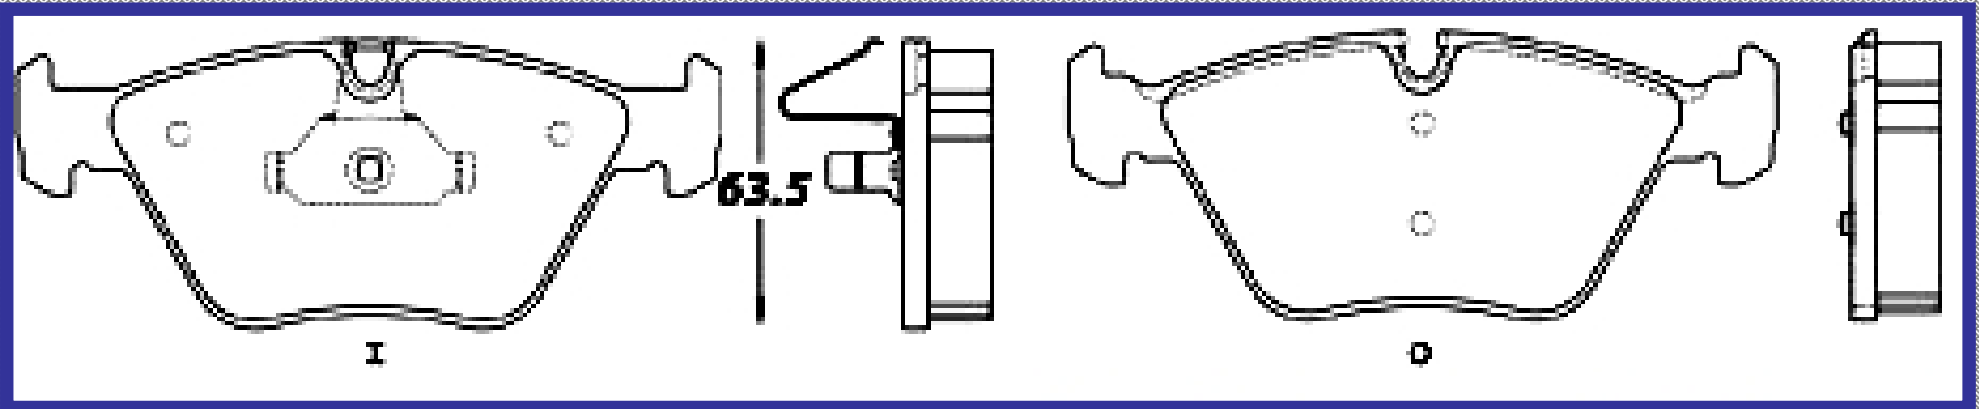

LONGITUD

155.3 156.5

ALTURA

63.5

ESPESOR

19.4

RINOTEC
CERAMIC BRAKE PADS
Heavy Duty ®

7592 D63.5

DELANTERA

www.balatasrinotec.com.mx

BMW X3 2004 2010 BMW M3 2004 2010 BMW L6 2004 2010 BMW Z4 2001 2006 BMW L6 2001 2006

RINOTEC ®