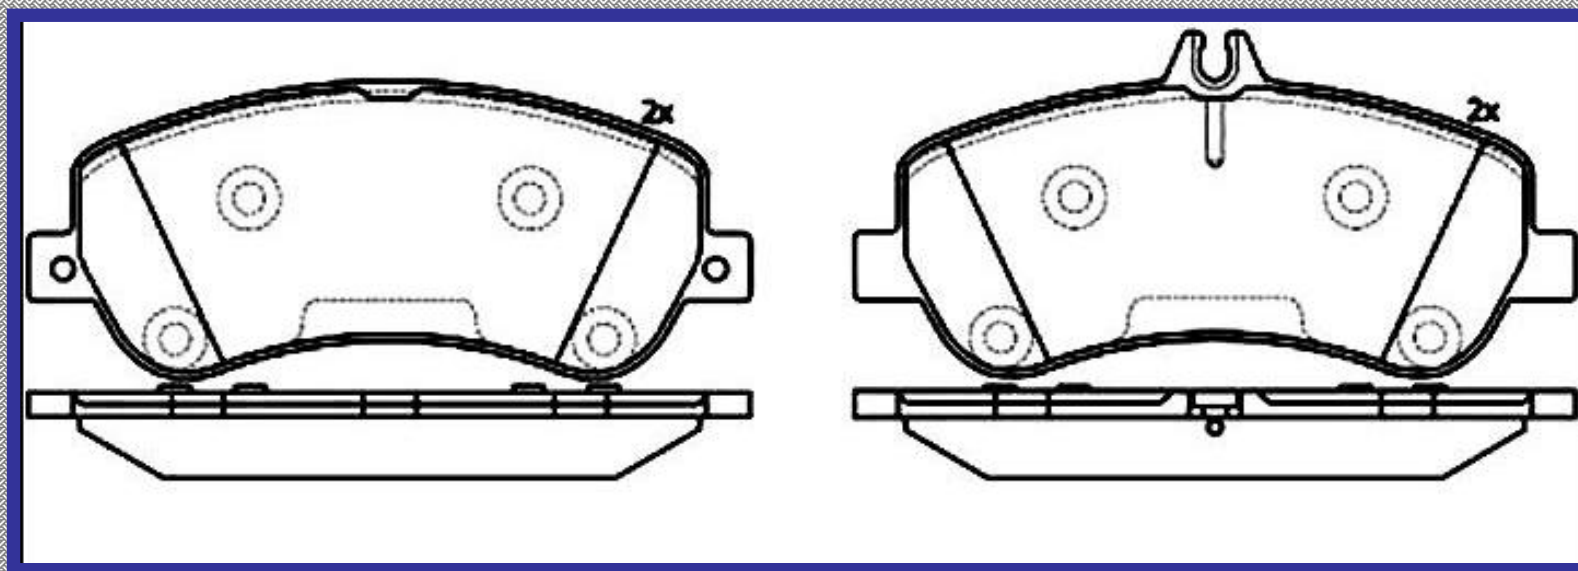

LONGITUD

165.1

ALTURA

79.3 88.3

ESPESOR

120.2

RINOTEC

CERAMIC BRAKE PADS

Heavy Duty ®

8514 D1406

DELANTERA

www.balatasrinotec.com.mx

MERCEDES GLK 300i 220i 280i 320i 350i 2006 2010

RINOTEC