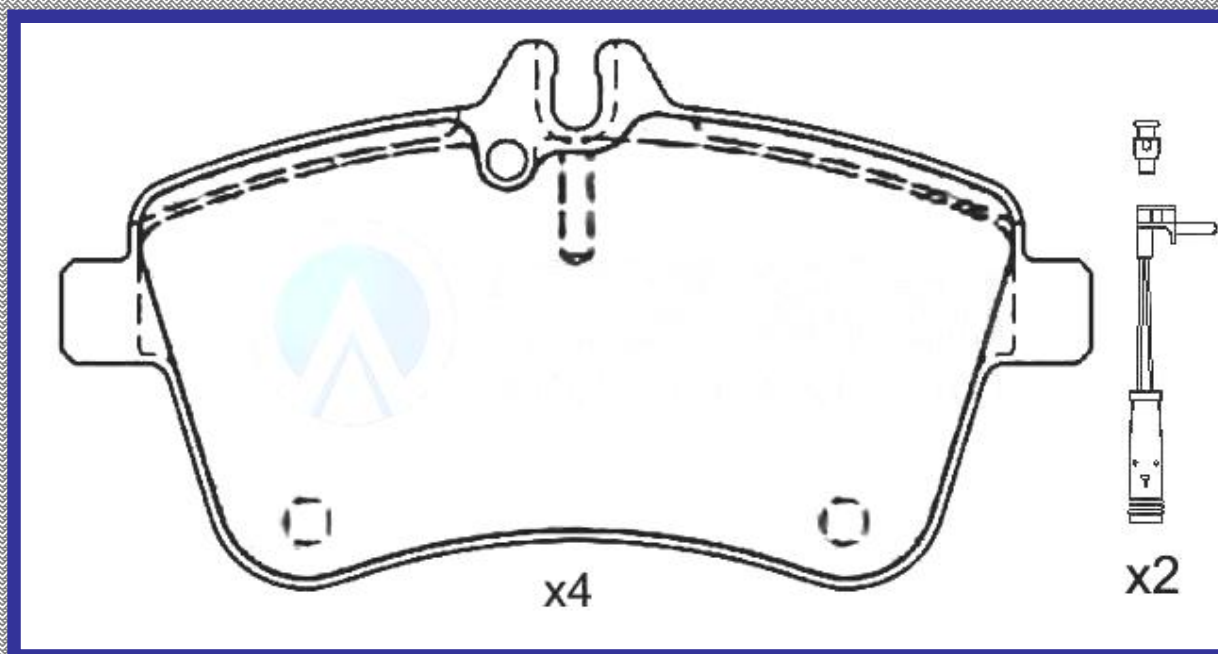

LONGITUD

131.6

ALTURA

70.0

ESPESOR

20.1

RINOTEC

CERAMIC BRAKE PADS

Heavy Duty ®

8466 D1357

DELANTERA

www.balatasrinotec.com.mx

MERCEDES BENZ CLASE B200 2003 2008 CLASE A 2004 2009

RINOTEC