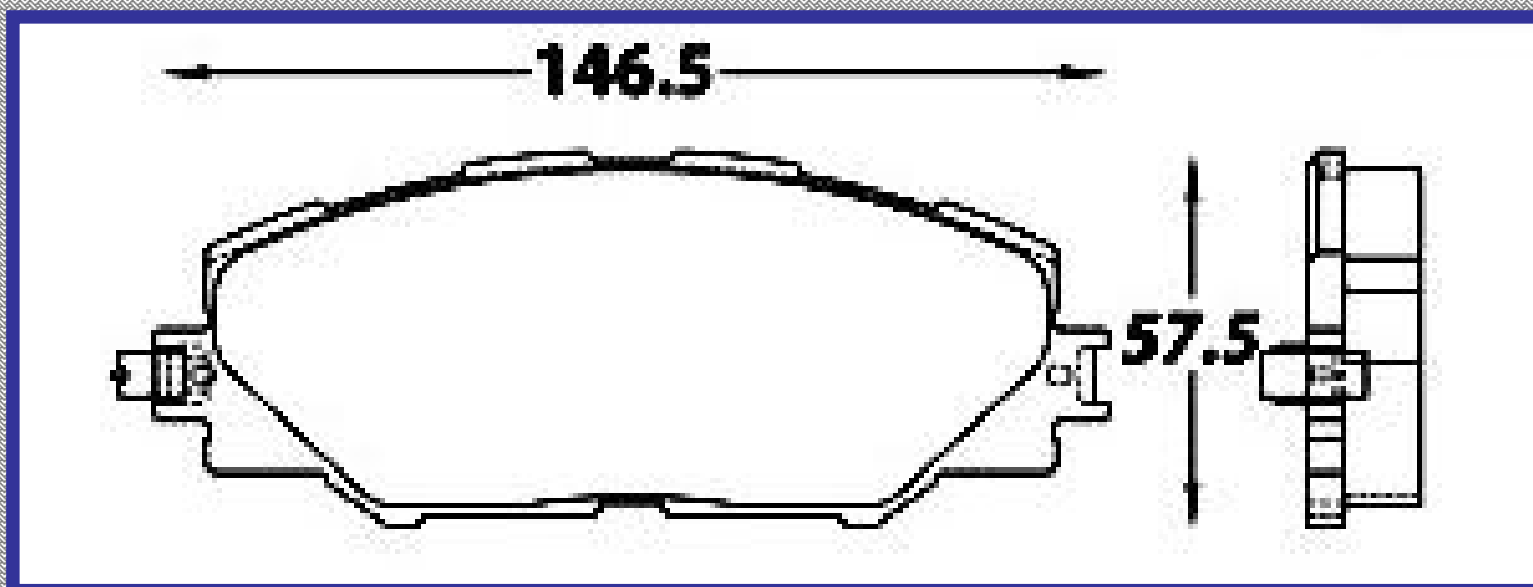

LONGITUD

146.5

ALTURA

57.5

ESPEJOR

17.5

RINOTEC

CERAMIC BRAKE PADS

Heavy Duty ®

8331 D1211

DELANTERA

www.balatasrinotec.com.mx

TOYOTA RAV4 2006 2017 COROLLA 2009 2009 HILUX 2009 2012 TOYOTA MATRIX 2009 2013
PONTIAC VIBE 2009 2010

RINOTEC