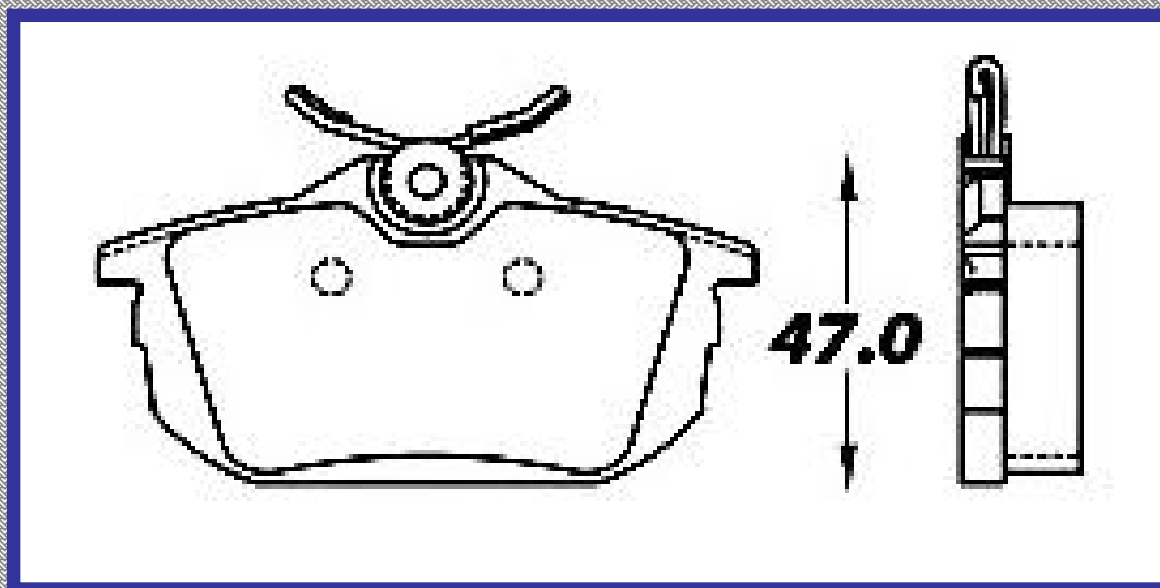

LONGITUD

87.0

ALTURA

47.0

ESPESOR

15.8

RINOTEC
CERAMIC BRAKE PADS
Heavy Duty ®

7713 D838

TRASERA

www.balatasrinotec.com.mx

VOLVO V40 2000 2004 S40 1999 2004 MITSUBISHI SPACE 2003 2005

RINOTEC ®