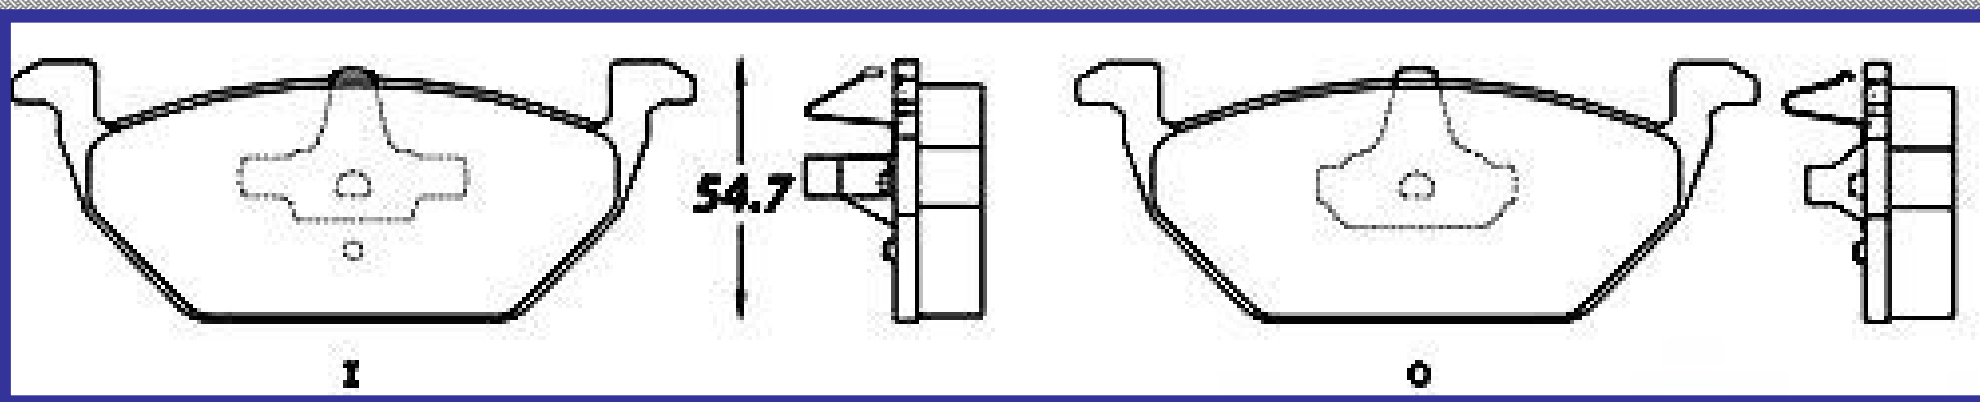

LONGITUD

146.0

ALTURA

54.7

ESPEJOR

18.5

RINOTEC

CERAMIC BRAKE PADS

Heavy Duty ®

7860 D768

DELANTERA

www.balatasrinotec.com.mx

VOLKSWAGEN JETTA GOLF A4 1999 2012 SEAT CORDOBA 2004
2010 IBIZA 2004 2010

RINOTEC ®