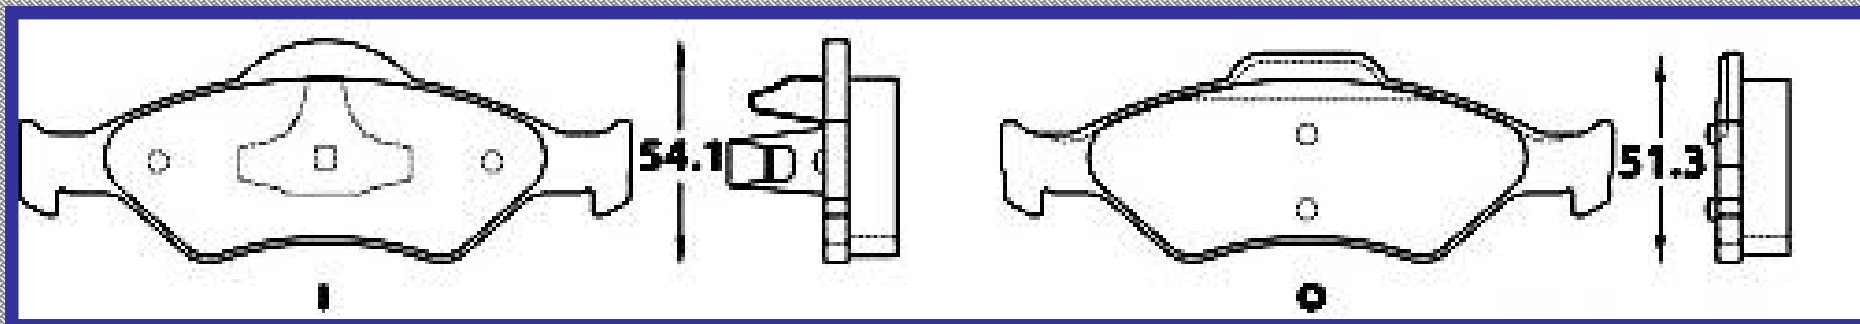

LONGITUD

150.1 151.3

ALTURA

54.1 51.3

ESPEJOR

17.5

RINOTEC

CERAMIC BRAKE PADS

Heavy Duty ®

8660 D1460

DELANTERA

www.balatasrinotec.com.mx

FORD FIESTA 1997 2005 FORD KA 2002 2011

RINOTEC ®