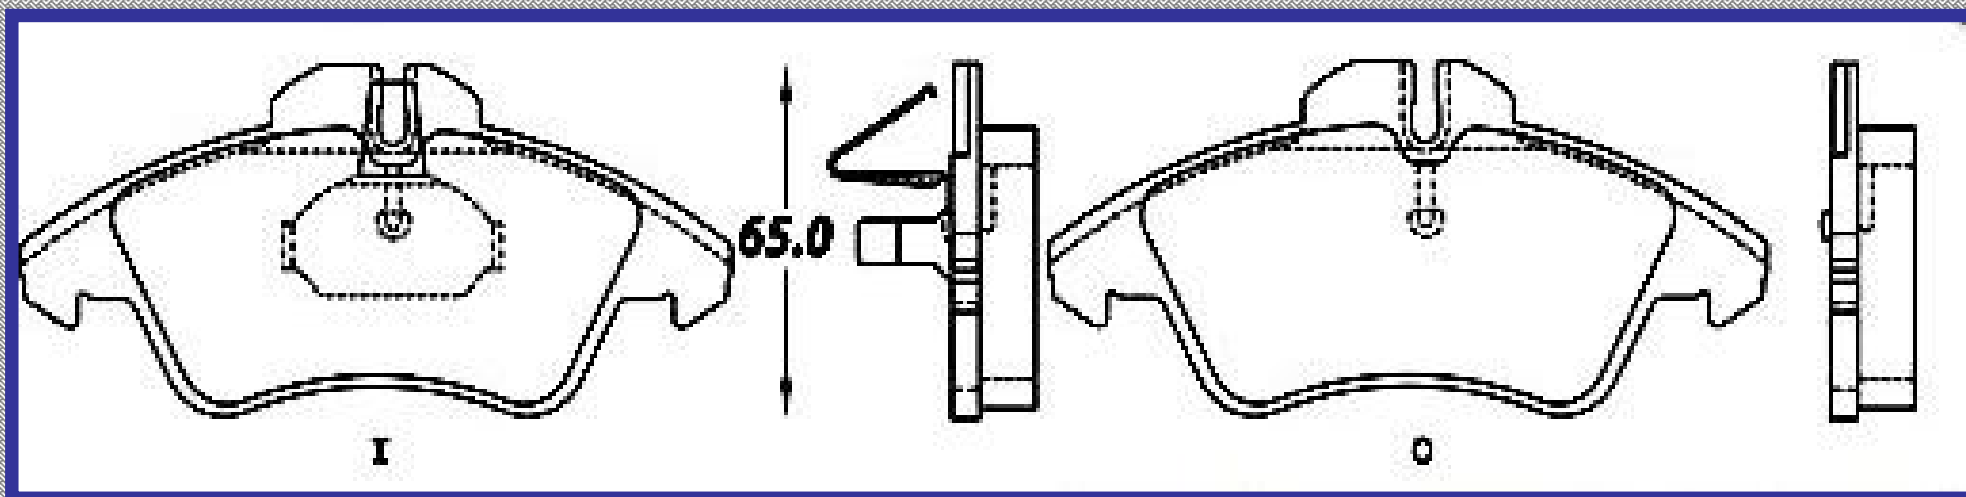

LONGITUD

156.5

ALTURA

65.0

ESPEJOR

19.3

RINOTEC

CERAMIC BRAKE PADS

Heavy Duty ®

7849 D950

DELANTERA

www.balatasrinotec.com.mx

MERCEDES BENZ SPRINTER 2500 2002 2006 DODGE HEAVY DUTY 2002 2006

RINOTEC ®