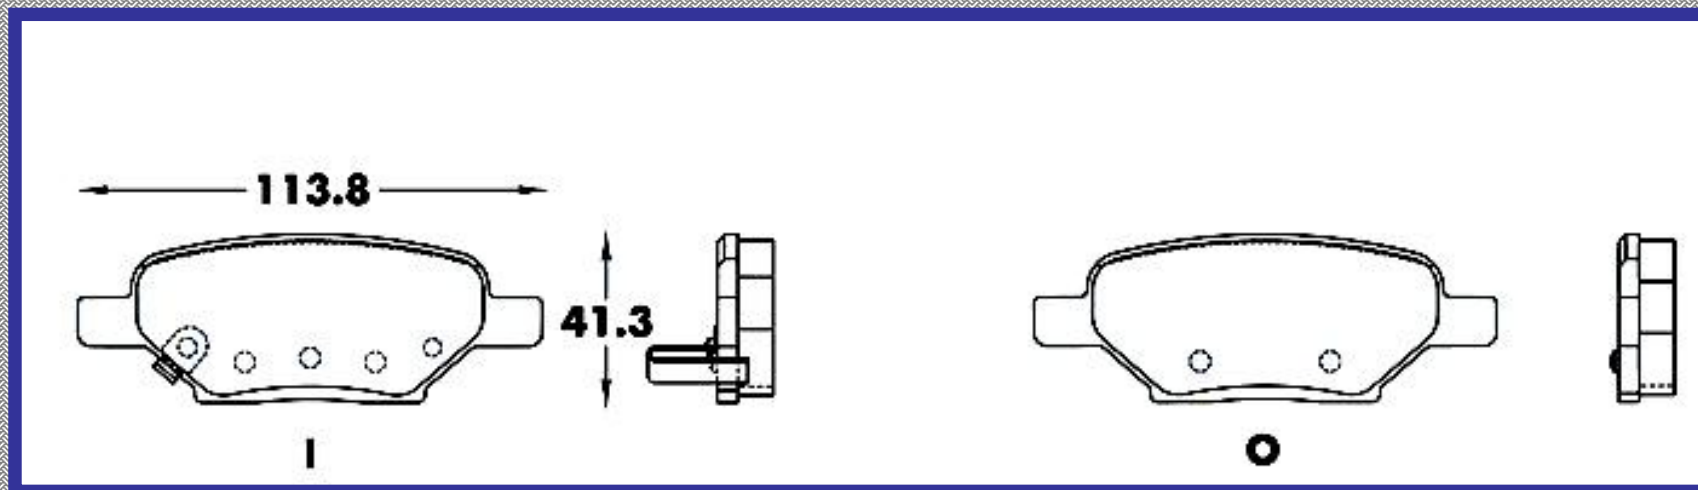

LONGITUD

113.8

ALTURA

41.3

ESPEJOR

17.0

RINOTEC

CERAMIC BRAKE PADS

Heavy Duty ®

7937 D1033

TRASERA

www.balatasrinotec.com.mx

CHEVROLET MALIBU 2004 2010 HHR 2008 2010 PONTIAC GR 2005 2010 G5
2005 2010 G5 2005 2010

RINOTEC