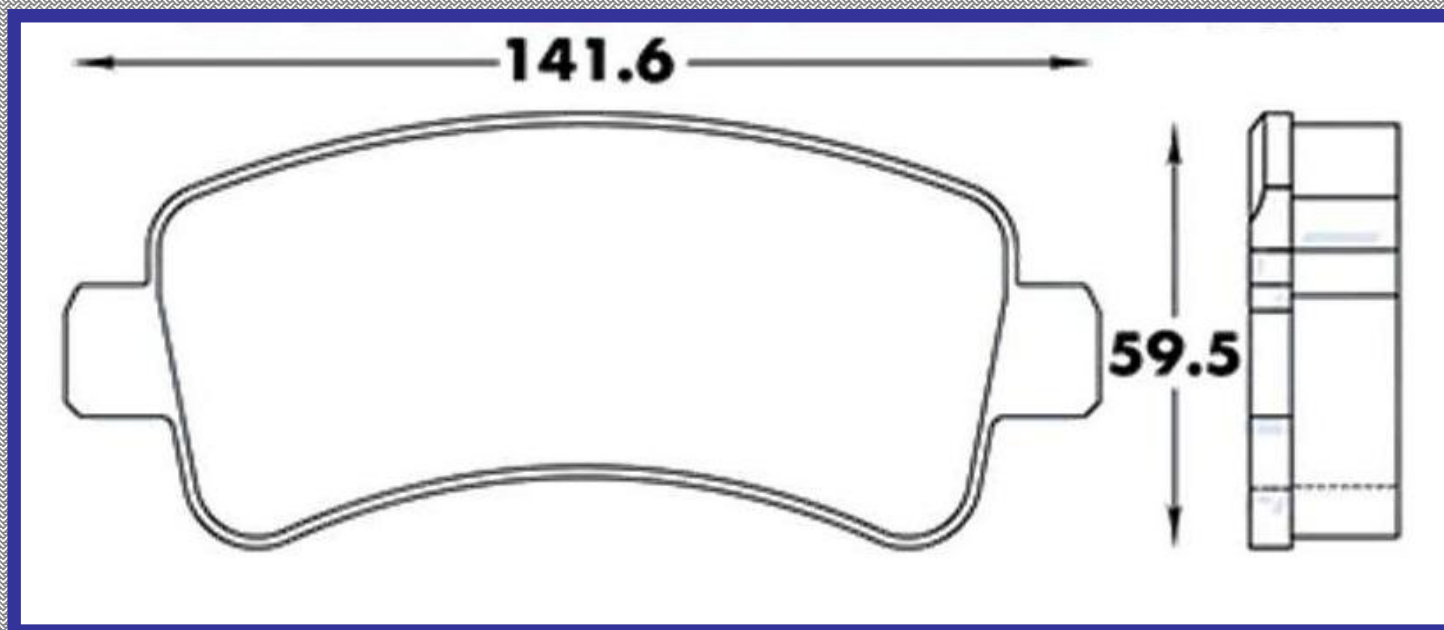

LONGITUD

141.6

ALTURA

59.5

ESPESOR

20.3

RINOTEC
CERAMIC BRAKE PADS
Heavy Duty ®

8974 D1746

TRASERA

www.balatasrinotec.com.mx

DODGE RAM PROMASTER 1500 2500 3500 2014 2016

RINOTEC ®