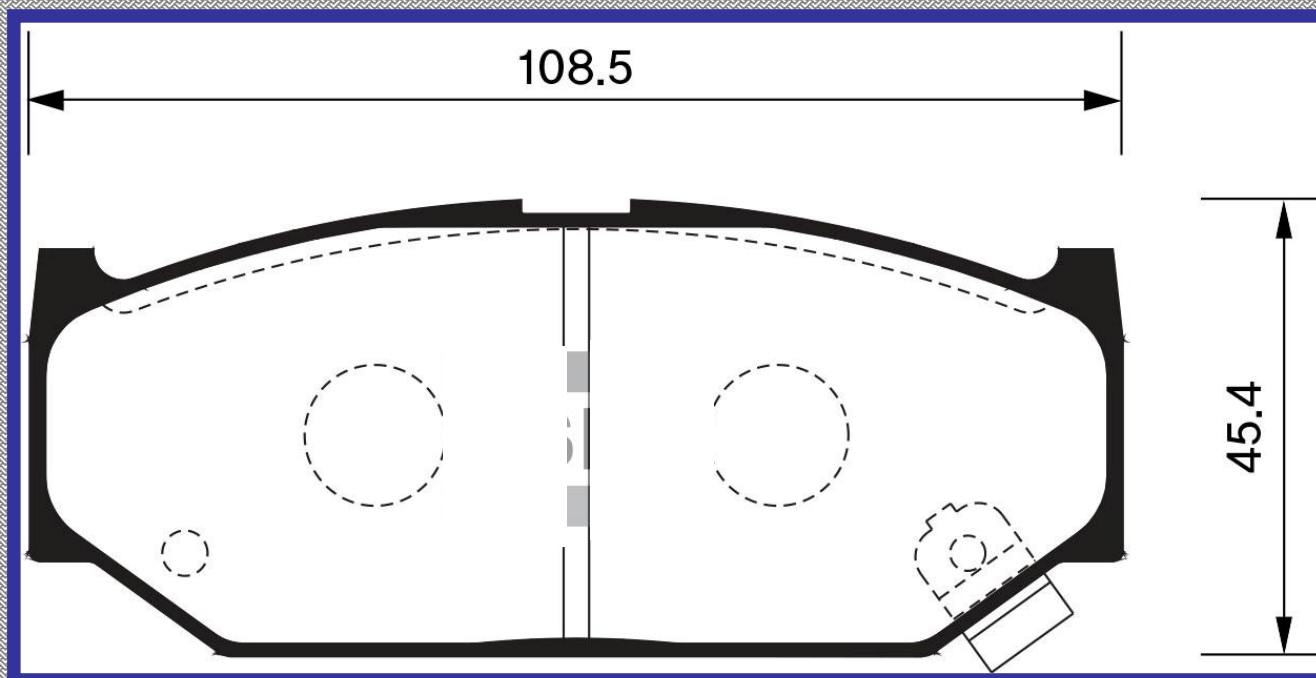

LONGITUD

108.5

ALTURA

45.6

ESPEJOR

15.0

RINOTEC
CERAMIC BRAKE PADS
Heavy Duty ®

8827 D1614

DELANTERA

www.balatasrinotec.com.mx

SUZUKI SWIFT 2007 2015

RINOTEC ®