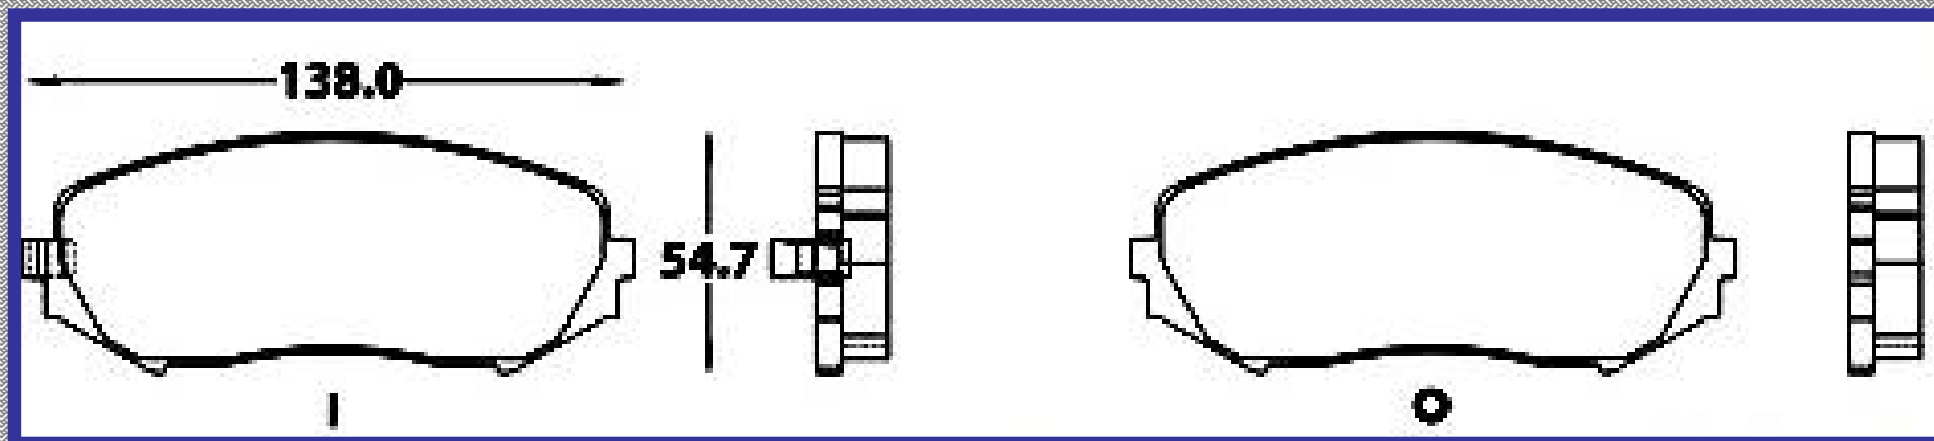

LONGITUD

138.0

ALTURA

54.7

ESPEJOR

16.4

RINOTEC
CERAMIC BRAKE PADS
Heavy Duty ®

8307 D1188

DELANTERA

www.balatasrinotec.com.mx

SUZUKI GRAND VITARA 2006 2013

RINOTEC ®