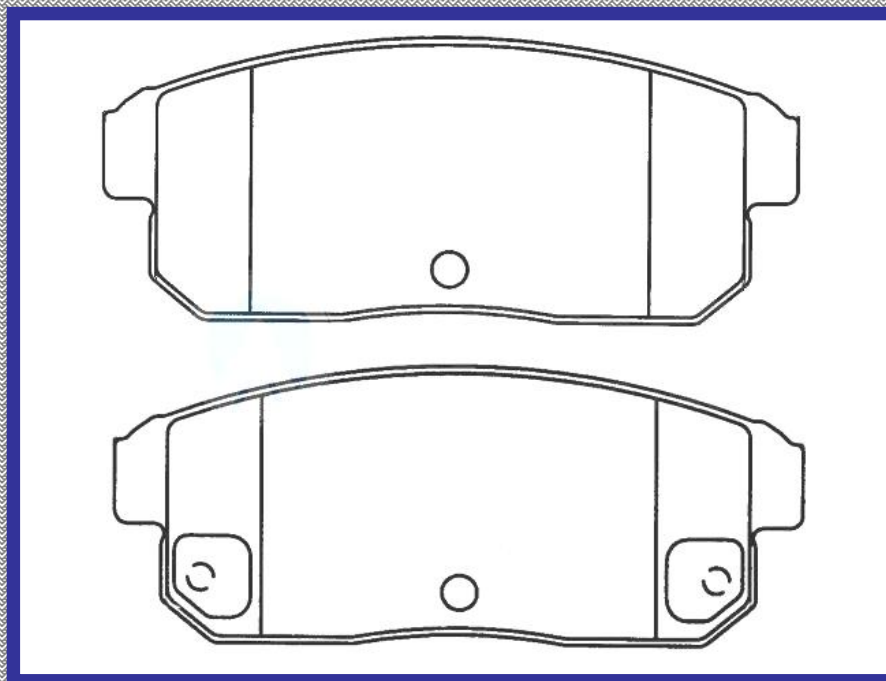

LONGITUD

105.54

ALTURA

43.0

ESPEJOR

15.0

RINOTEC

CERAMIC BRAKE PADS

Heavy Duty ®

7912 D1008

TRASERA

www.balatasrinotec.com.mx

MAZDA RX8 2003 2010 SUZUKI SWIFT 2003 2012

RINOTEC