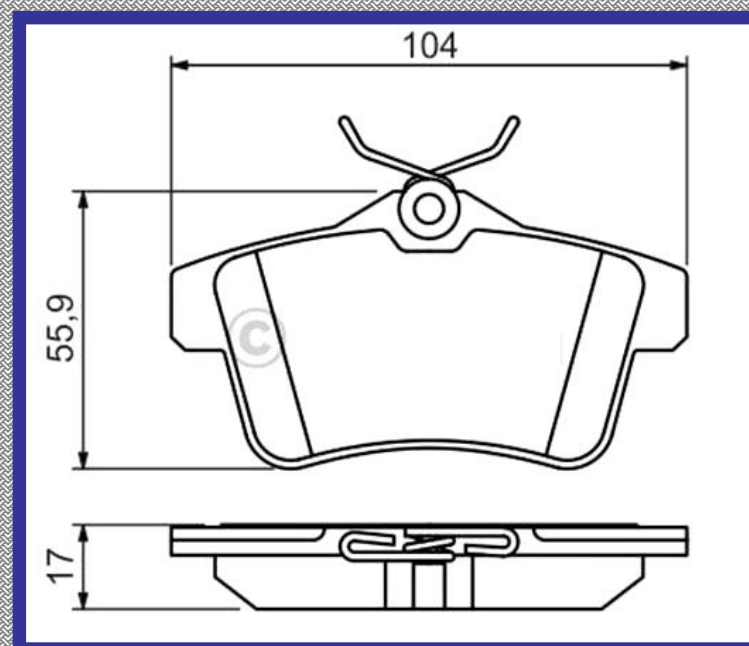

LONGITUD

104.0

ALTURA

55.9

ESPESOR

17.0

RINOTEC

CERAMIC BRAKE PADS

Heavy Duty ®

9062 D1831

TRASERA

www.balatasrinotec.com.mx

PEUGEOT 308 2009 2016 PEUGEOT 3008 2011 2012

RINOTEC ®