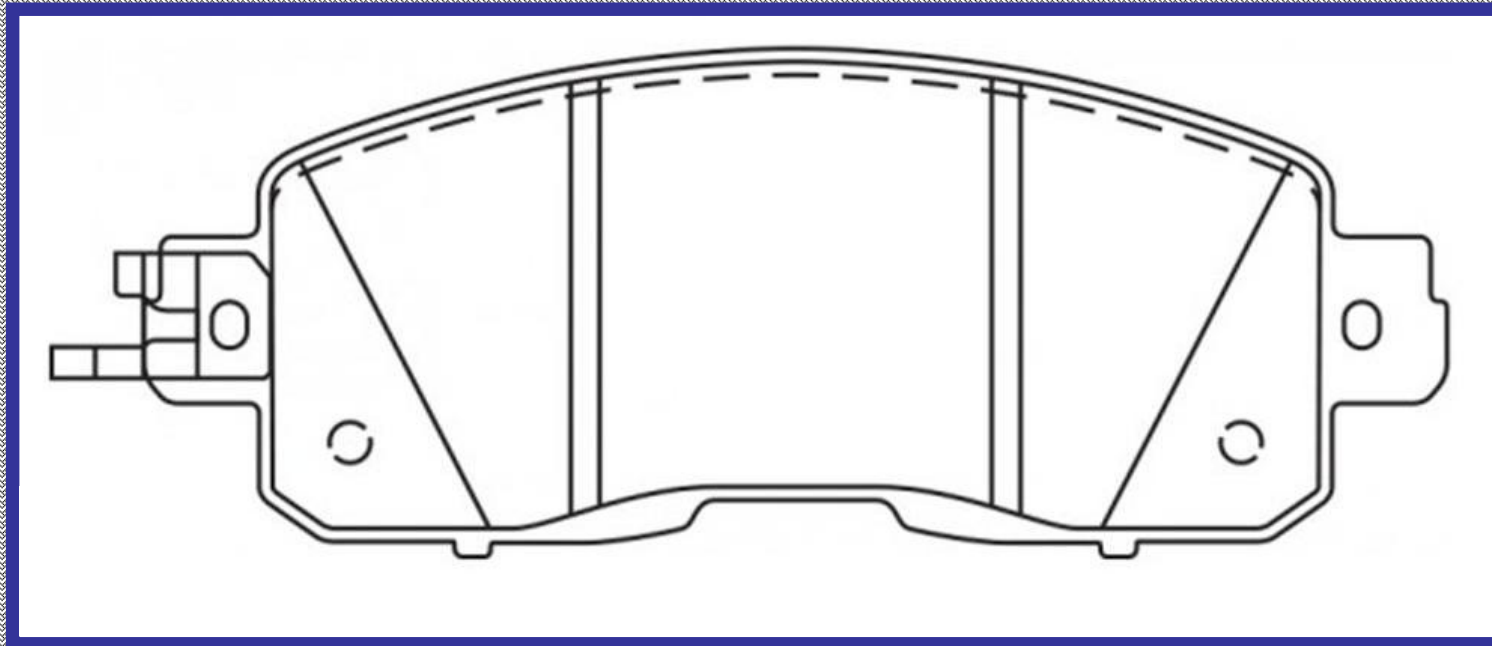

LONGITUD

141.7

ALTURA

55.6

ESPESOR

15.9

RINOTEC

CERAMIC BRAKE PADS

Heavy Duty ®

8878 D1650

DELANTERA

www.balatasrinotec.com.mx

NISSAN ALTIMA 2013 2017 NISSAN LEAF 2014 2017

RINOTEC