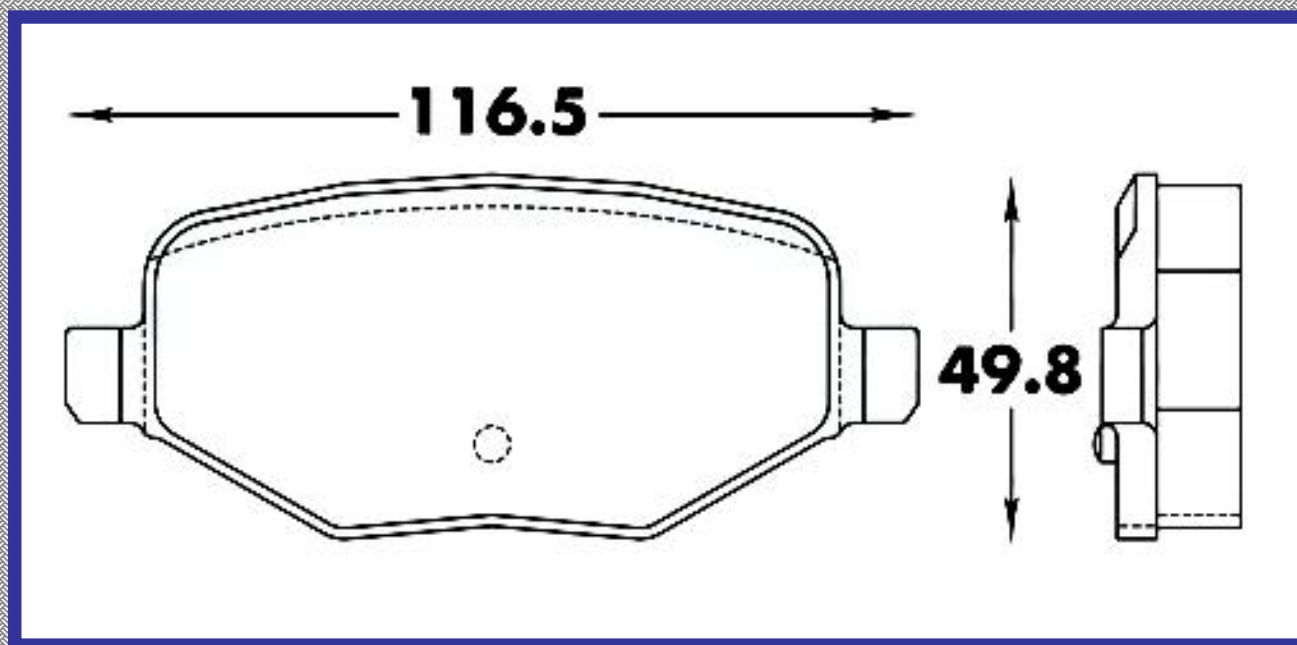

LONGITUD

116.5

ALTURA

49.8

ESPEJOR

16.8

RINOTEC

CERAMIC BRAKE PADS

Heavy Duty ®

8488 D1377

TRASERA

www.balatasrinotec.com.mx

Ford Explorer 2013 2017 Edge 2011 2014 FUSION 2011 Lincoln MKS 2009
2012 MKT 2010 2015 MKX 2011 2013 CHRYSLER TOWN COUNTRY 2010

RINOTEC