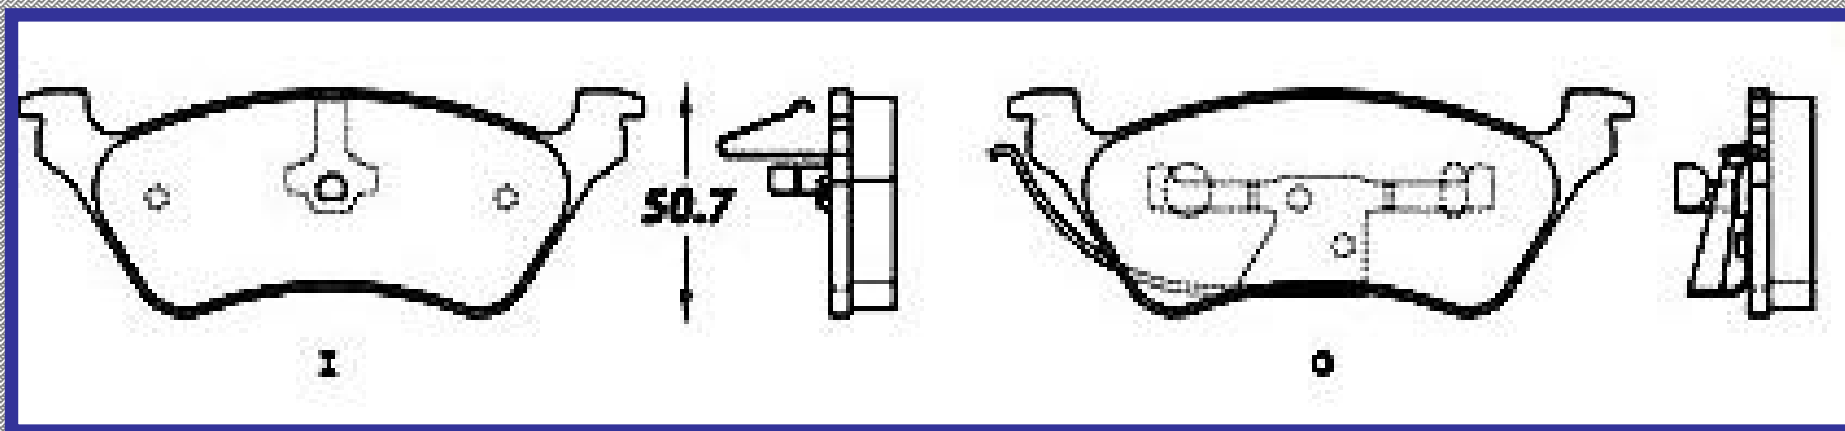

LONGITUD

155.5

ALTURA

50.7

ESPESOR

15.9

RINOTEC

CERAMIC BRAKE PADS

Heavy Duty ®

7734 D858

TRASERA

www.balatasrinotec.com.mx

DODGE CARAVAN 2001 2007 CHRYSLER VOYAGER 2001 2007 TOWN COUNTRY 2001 2007

RINOTEC ®