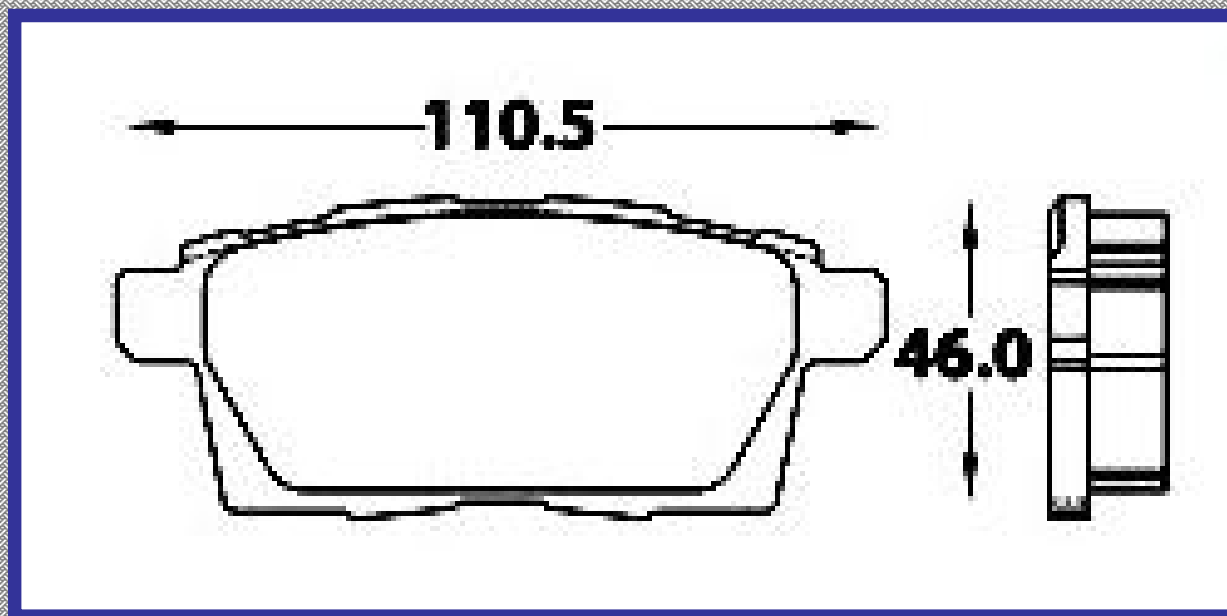

LONGITUD

110.5

ALTURA

46.0

ESPEJOR

16.9

RINOTEC
CERAMIC BRAKE PADS
Heavy Duty ®

8378 D1259

TRASERA

www.balatasrinotec.com.mx

FORD EDGE 2007 2010 MAZDA CX7 2007 2010 MAZDA CX9 2007 2010
LINCOLN MKX 2007 2010

RINOTEC ®