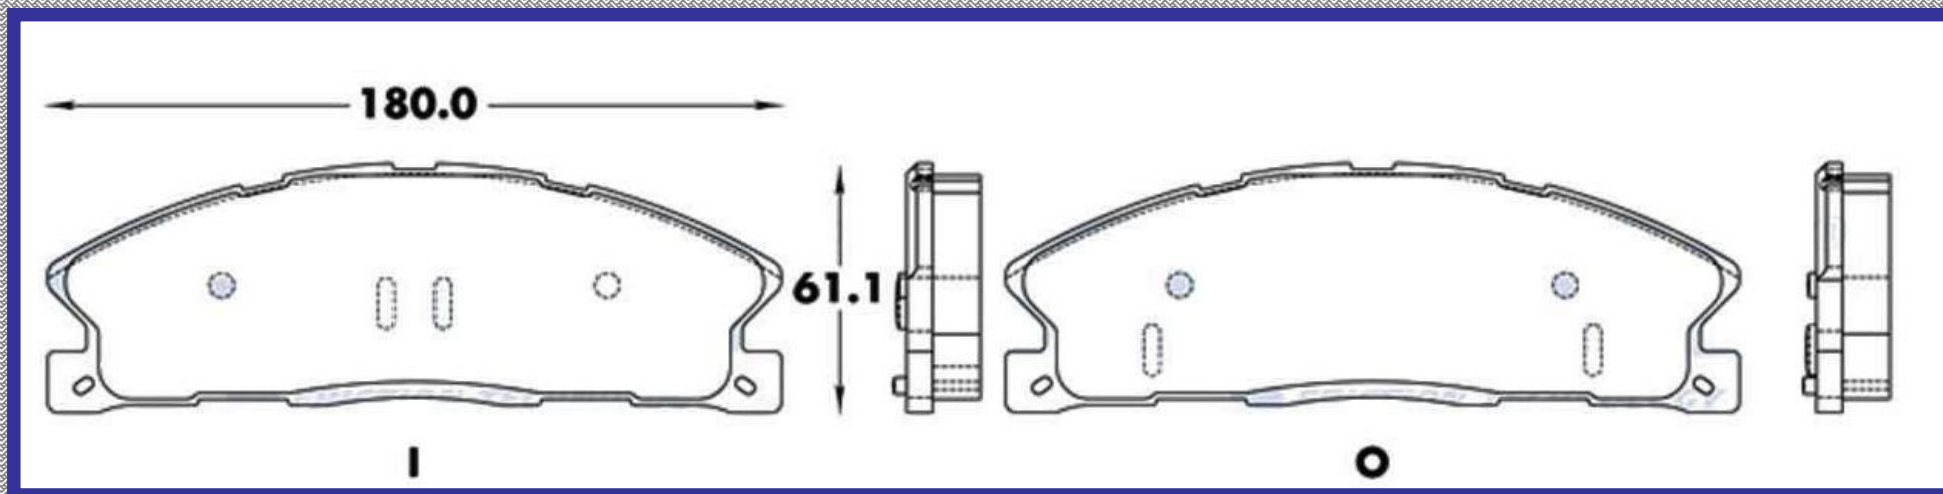

LONGITUD

180.0

ALTURA

61.1

ESPEJOR

18.0

RINOTEC
CERAMIC BRAKE PADS
Heavy Duty ®

8881 D1611

DELANTERA

www.balatasrinotec.com.mx

FORD EXPLORER 2015 2017 LICOLN MKS 2013 2017 LINCOLN TRUCK MKT 2013 2014

RINOTEC ®