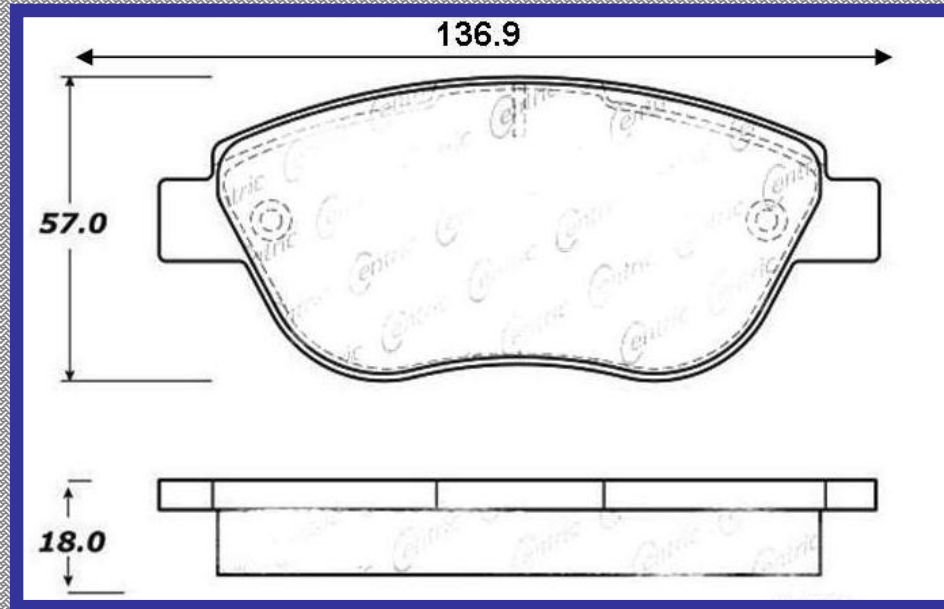

LONGITUD

136.9

ALTURA

57.0

ESPEJOR

18.0

RINOTEC
CERAMIC BRAKE PADS
Heavy Duty ®

8830 D1618

DELANTERA

www.balatasrinotec.com.mx

FIAT GRANDE PUNTO 2007 2010 FIAT 500 2012 2013

RINOTEC ®