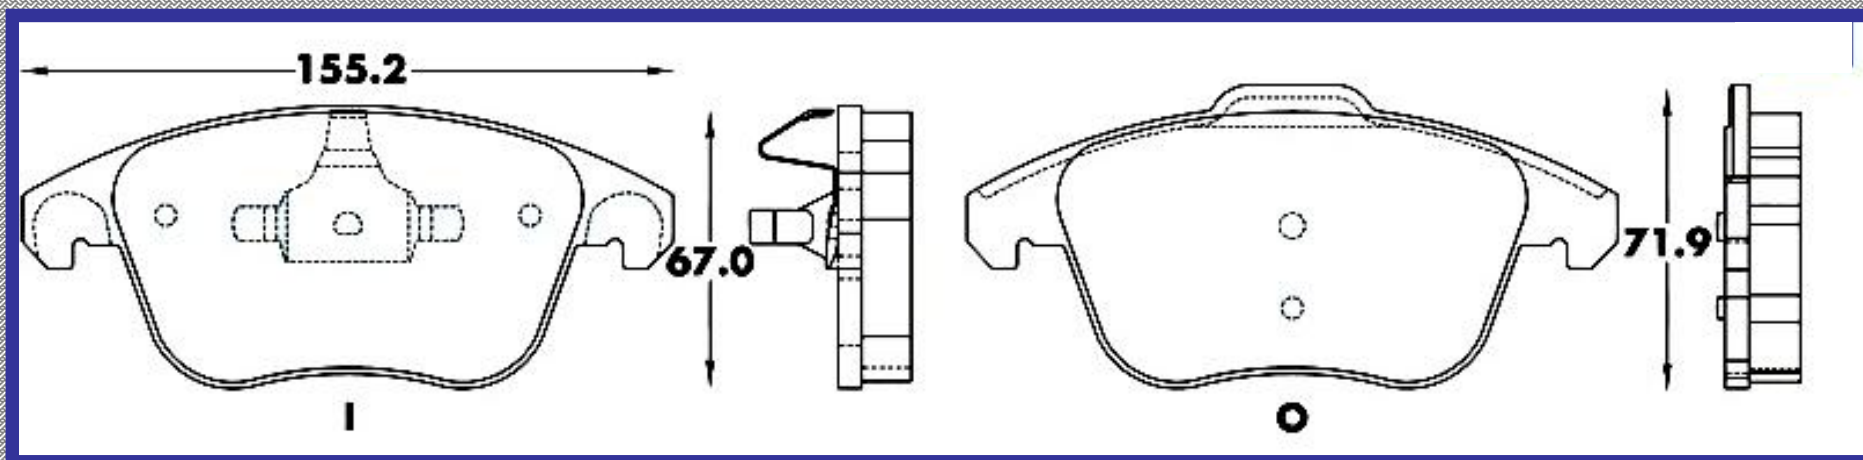

LONGITUD

155.2

ALTURA

67.0

ESPEJOR

17.4 17.8

RINOTEC

CERAMIC BRAKE PADS

Heavy Duty ®

8979 D1749

DELANTERA

www.balatasrinotec.com.mx

PEUGEOT 208 2014 2015

RINOTEC ®