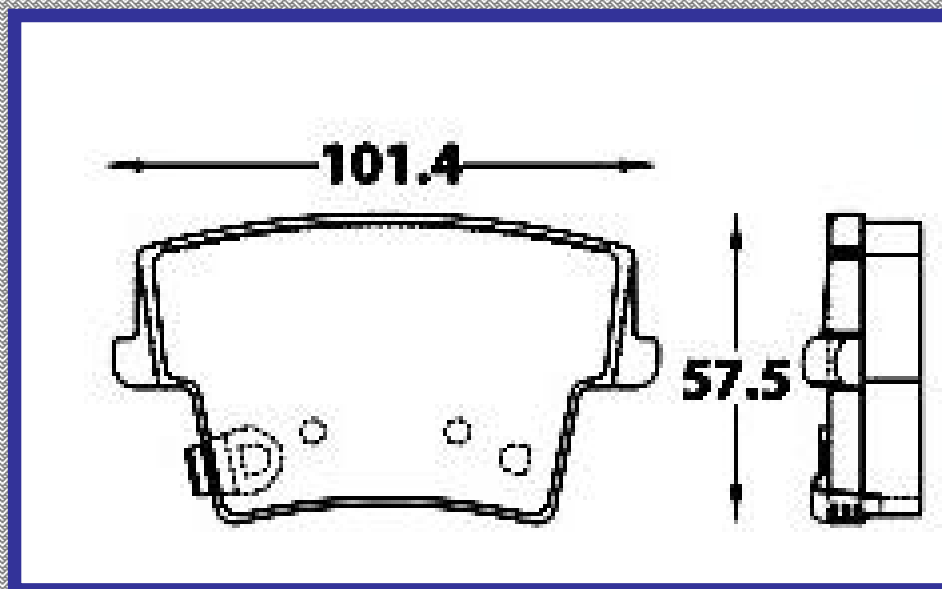

LONGITUD

101.4

ALTURA

57.5

ESPEJOR

17.2

RINOTEC

CERAMIC BRAKE PADS

Heavy Duty ®

7963 D1057

TRASERA

www.balatasrinotec.com.mx

DODGE CHALLENGER 2009 2016 DODGE CHARGER 2006 2016 CHRYSLER
MAGNUM 2005 2008 CHRYSLER 300M 2005 2016

RINOTEC