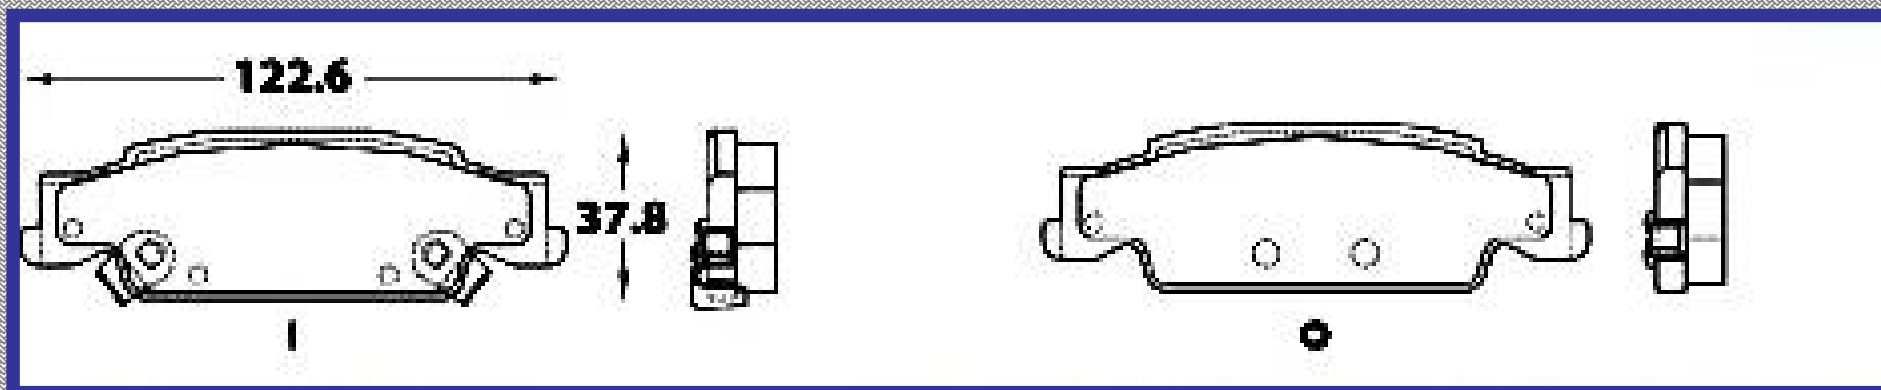

LONGITUD

122.6

ALTURA

37.8

ESPEJOR

15.4

RINOTEC

CERAMIC BRAKE PADS

Heavy Duty ®

7823 D922

TRASERA

www.balatasrinotec.com.mx

CADILLAC EL DORADO 2005 2008 SEVILLE CTS 2005 2008 STS 2005 2008 PONTIAC
GRAND PRIX 2005 2008

RINOTEC ®