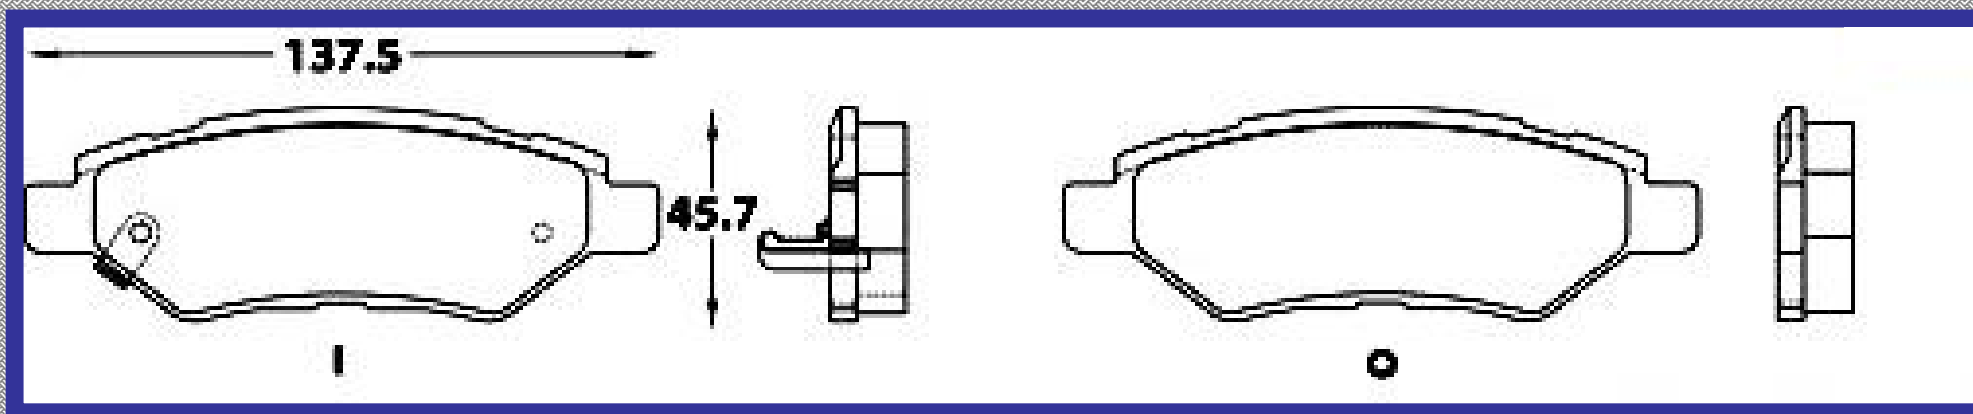

LONGITUD

137.5

ALTURA

45.7

ESPEJOR

16.4

RINOTEC

CERAMIC BRAKE PADS

Heavy Duty ®

8448 D1337

TRASERA

www.balatasrinotec.com.mx

CHEVROLET CAMARO 2008 2012 CADILAC 2008 2012

RINOTEC ®