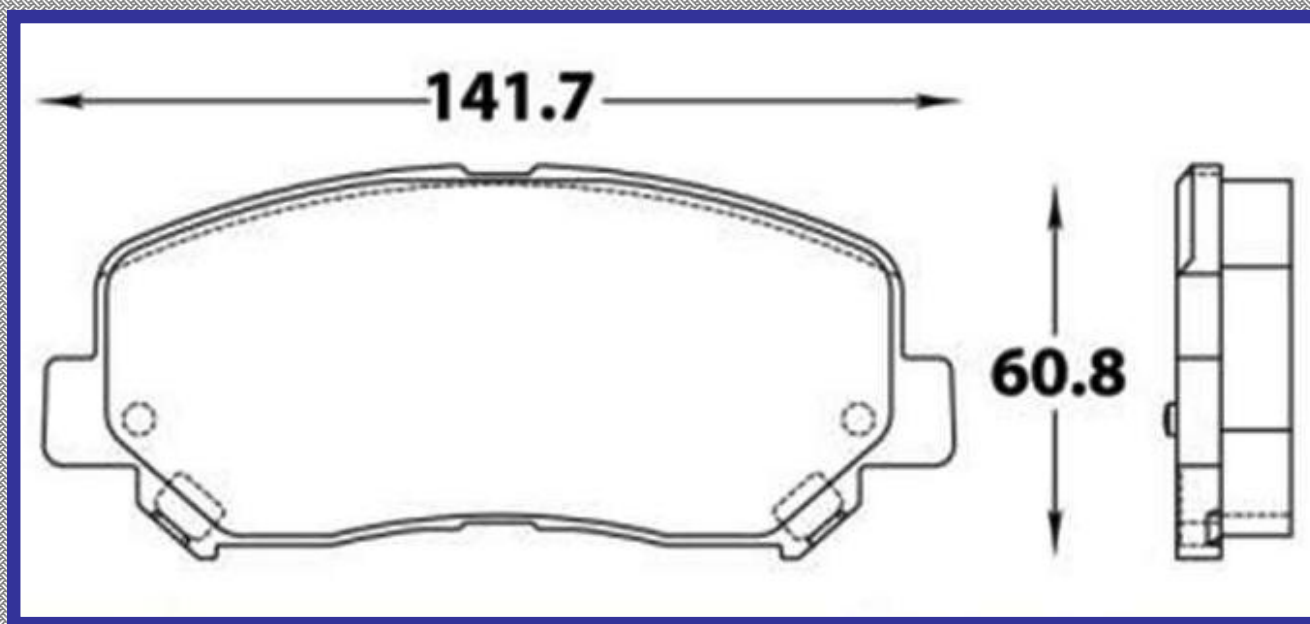

LONGITUD

141.7

ALTURA

60.8

ESPEJOR

17.8

RINOTEC

CERAMIC BRAKE PADS

Heavy Duty ®

8867 D1640

DELANTERA

www.balatasrinotec.com.mx

DODGE DART 2013 2015 JEEP CHEROKEE BRF 2014 2017 CHRYSLER 200 2015 2017

RINOTEC ®