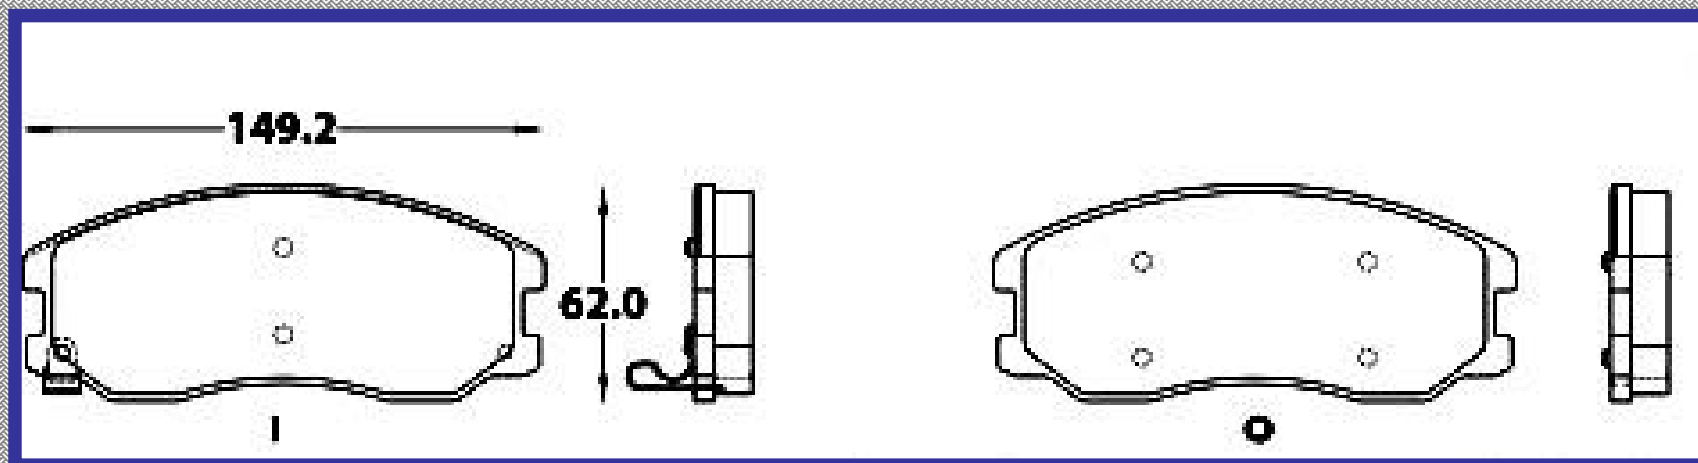

LONGITUD

149.2

ALTURA

62.0

ESPEJOR

16.5

RINOTEC

CERAMIC BRAKE PADS

Heavy Duty ®

8381 D1264

DELANTERA

www.balatasrinotec.com.mx

CHEVROLET EQUINOX 2007 2009 CAPTIVA 2008 2014 PONTIAC TORRENT
2007 2009 SUZUKI XL7 2007 2010

RINOTEC