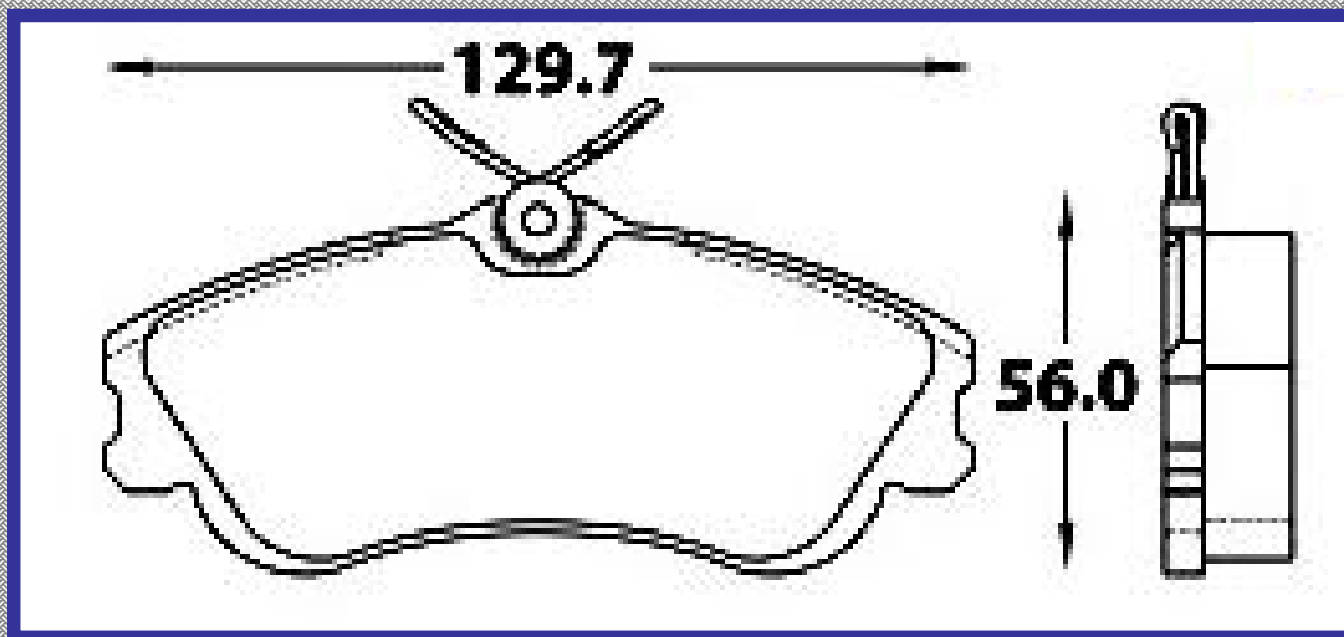

LONGITUD

129.7

ALTURA

56.0

ESPEJOR

18.2

RINOTEC

CERAMIC BRAKE PADS

Heavy Duty ®

8309 D1190

DELANTERA

www.balatasrinotec.com.mx

PEUGEOT PARTNER 2000 2004 PEUGEOT 306 2001 2005 RENAULT CLIO SPORT 2002 2007
RENAULT SCENIC 2001 2004 RENAULT MEGANE 2001 2004

RINOTEC