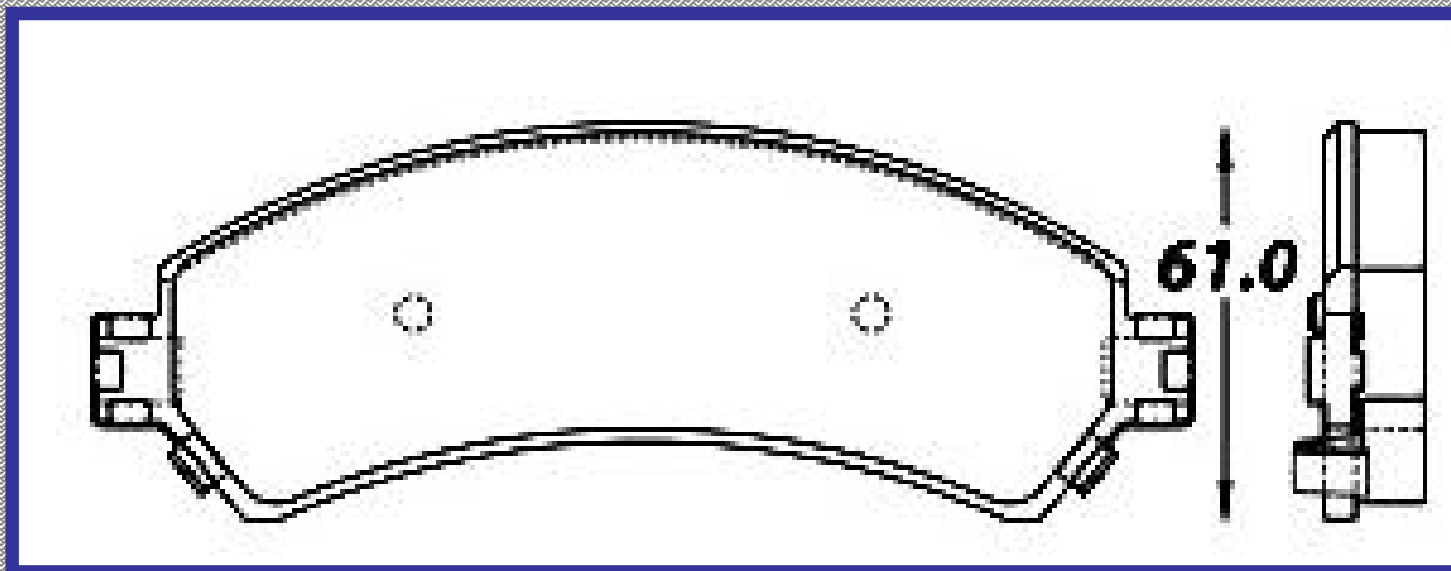

LONGITUD

166.9

ALTURA

61.0

ESPEJOR

15.2

RINOTEC

CERAMIC BRAKE PADS

Heavy Duty ®

7593 D726

DELANTERA

www.balatasrinotec.com.mx

CHEVROLET SILVERADO 2004 2005 TAHOE 2004 2005 SONORA 2004 2005 ENVOY 1999
2001 BLAZER 2000 2004 ISUZU HOMBRE 1999 2000

RINOTEC