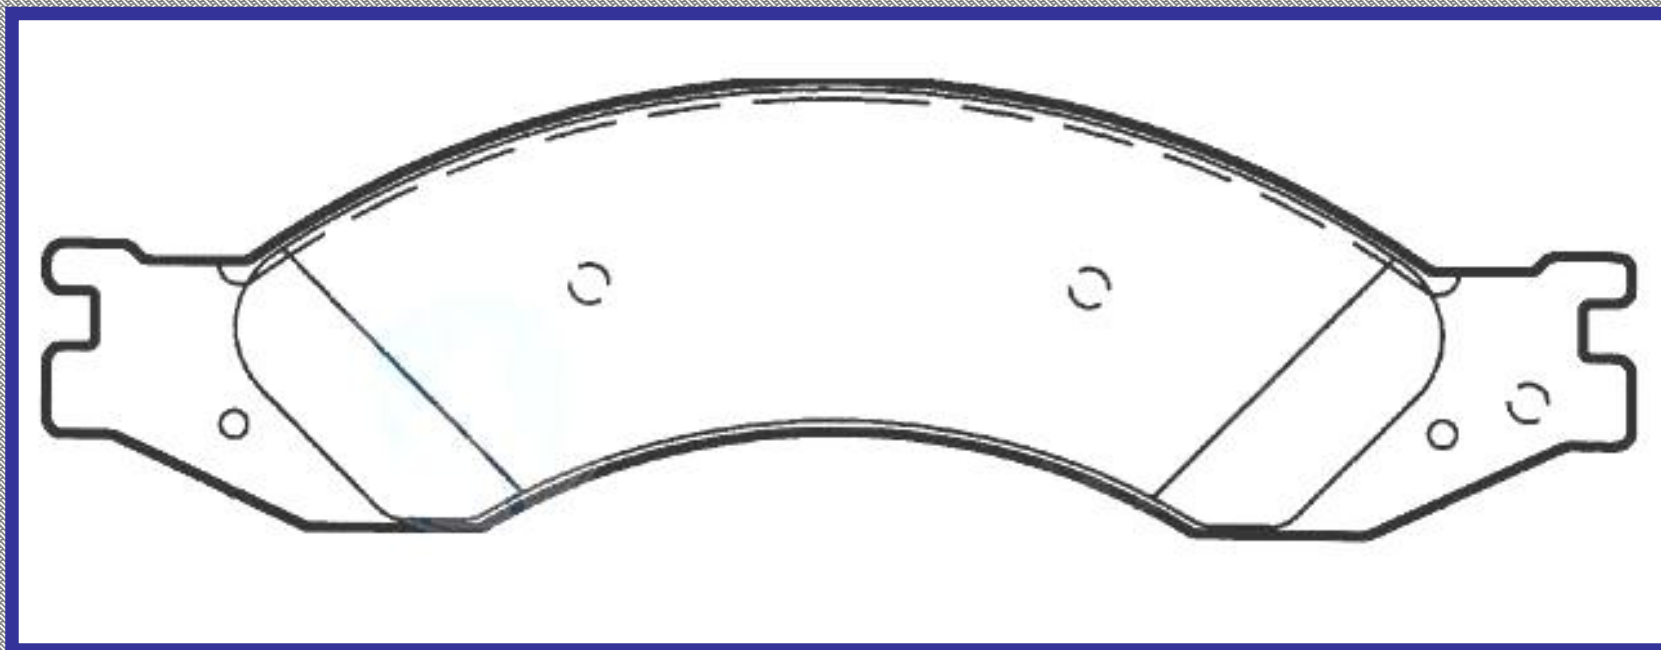

LONGITUD

288.0

ALTURA

80.0

ESPEJOR

20.0

RINOTEC

CERAMIC BRAKE PADS

Heavy Duty ®

7969 D1064

DELANTERA
Y TRASERA

www.balatasrinotec.com.mx

CHEVROLET KODIAK TOPKICK C4500 C5 C5500 C6500 C7500 2003 2009

RINOTEC