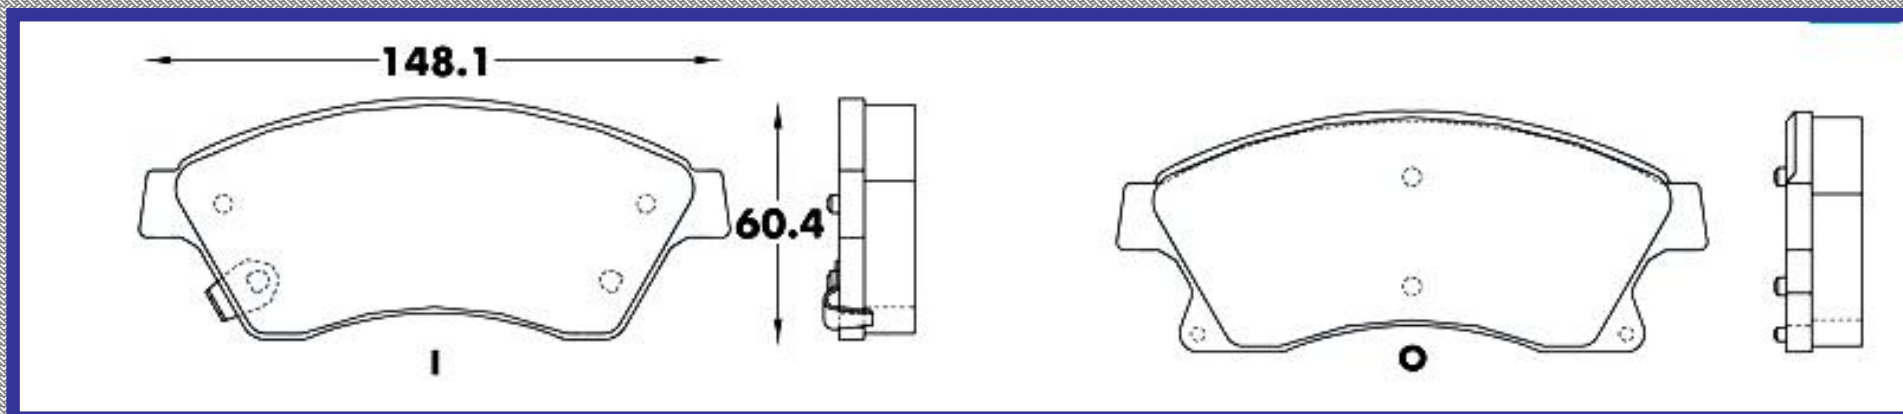

LONGITUD

148.1

ALTURA

60.4

ESPESOR

19.0

RINOTEC
CERAMIC BRAKE PADS
Heavy Duty ®

8730 D1522

DELANTERA

www.balatasrinotec.com.mx

CHEVROLET CRUZE 2010 2016 SONIC USA 2014 2016 TRAX 2015 2016

RINOTEC ®