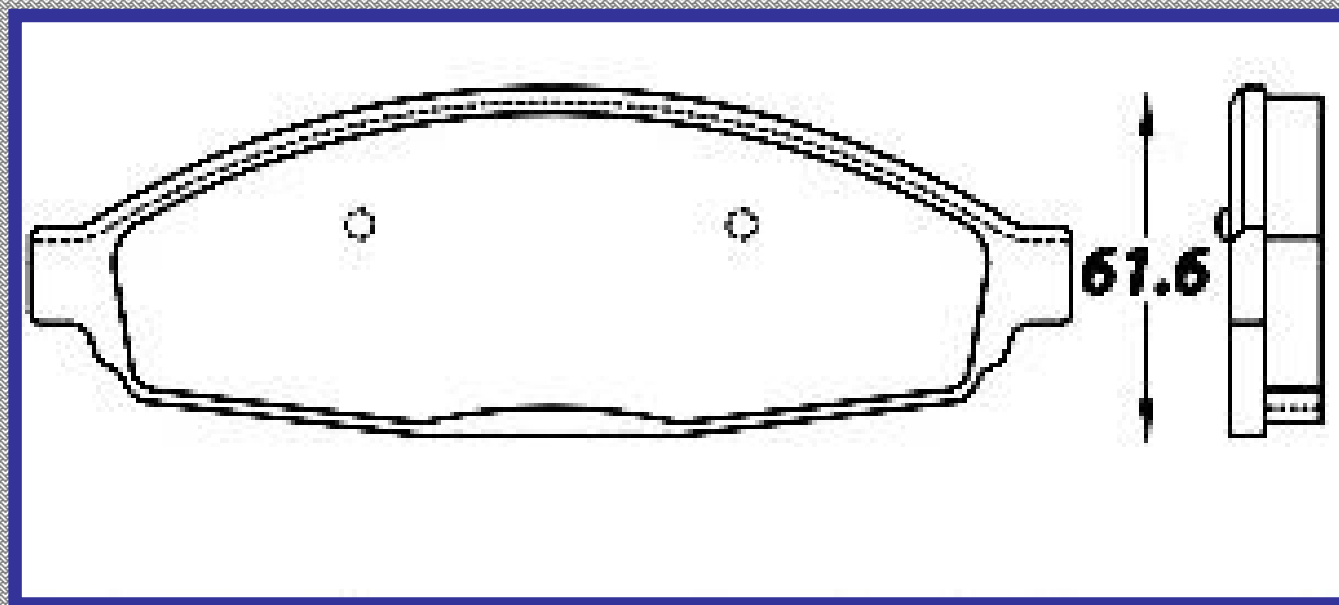

LONGITUD

185.0

ALTURA

61.6

ESPEJOR

16.5

RINOTEC

CERAMIC BRAKE PADS

Heavy Duty ®

7898 D997

DELANTERA

www.balatasrinotec.com.mx

CHRYSLER PACIFICA 2004 2008

RINOTEC ®