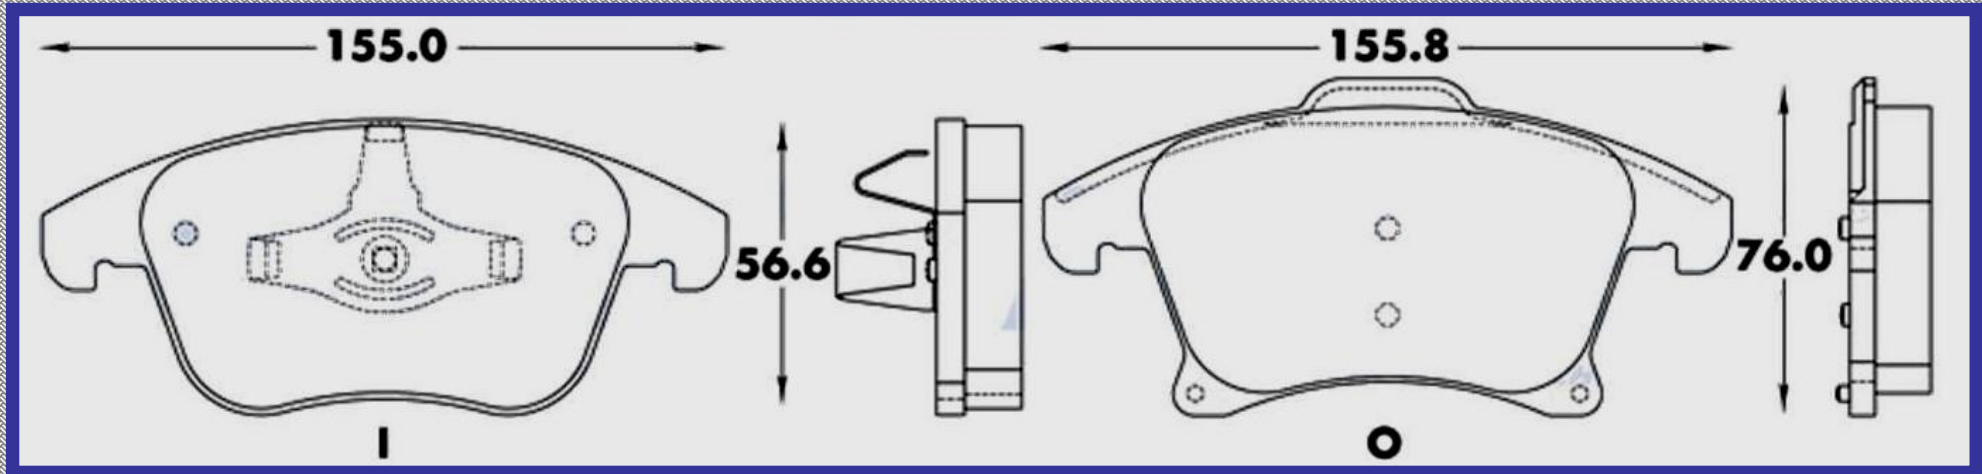

LONGITUD

155.0 155.8

ALTURA

56.6 76.0

ESPESOR

19.3 18.3

RINOTEC
CERAMIC BRAKE PADS
Heavy Duty ®

8882 D1653

DELANTERA

www.balatasrinotec.com.mx

FORD FUSION S SE 2013 2017 LINCOLN MKZ 2013 2017

RINOTEC ®