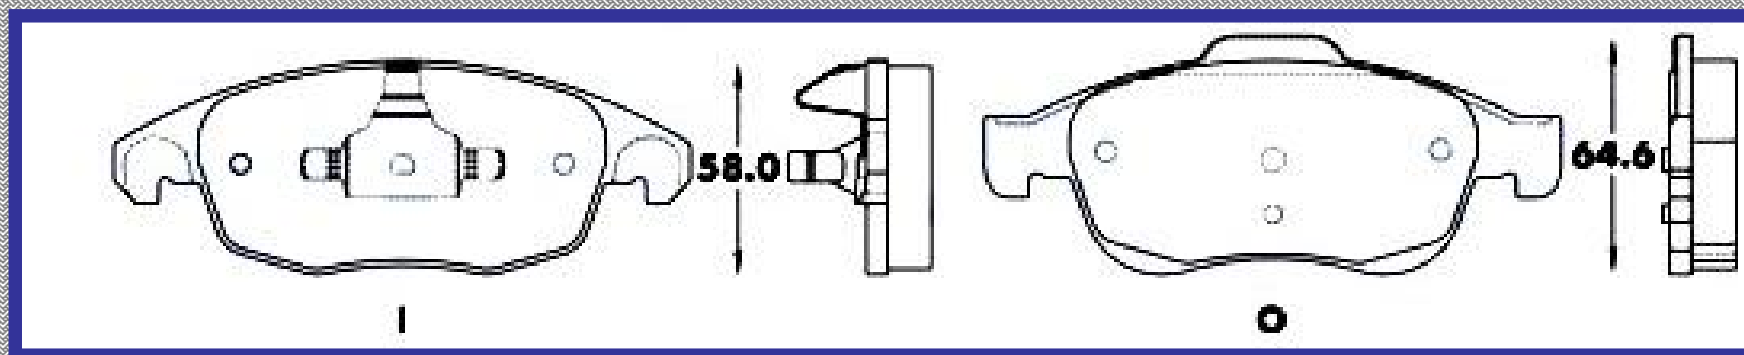

LONGITUD

155.3 155.2

ALTURA

58.0 64.6

ESPESOR

17.5 18.0

RINOTEC

CERAMIC BRAKE PADS

Heavy Duty ®

8942 D1717

DELANTERA

www.balatasrinotec.com.mx

PEUGEOT PARTNER TEPEE 2013 2016

RINOTEC ®