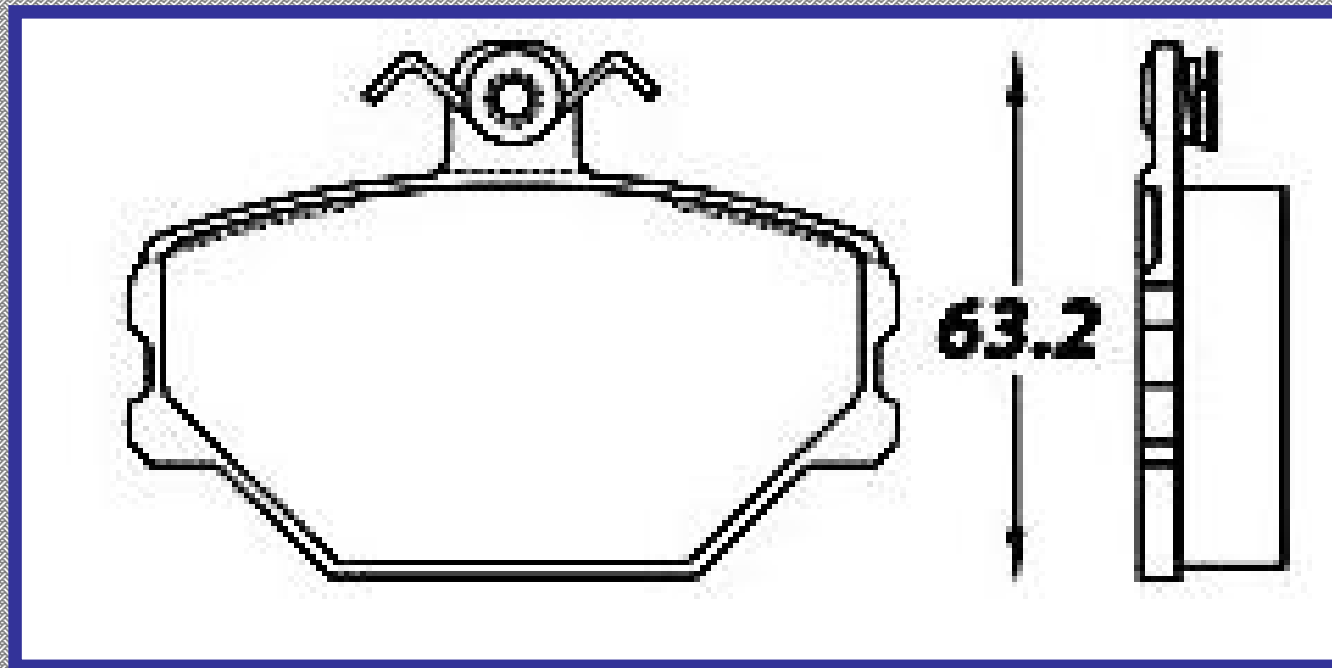

LONGITUD

89.8

ALTURA

63.3

ESPESOR

17.0

RINOTEC
CERAMIC BRAKE PADS
Heavy Duty ®

8370 D1252

DELANTERA

www.balatasrinotec.com.mx

Smart City 1998 2008 ForTwo y Roadster 2003 2008

RINOTEC ®