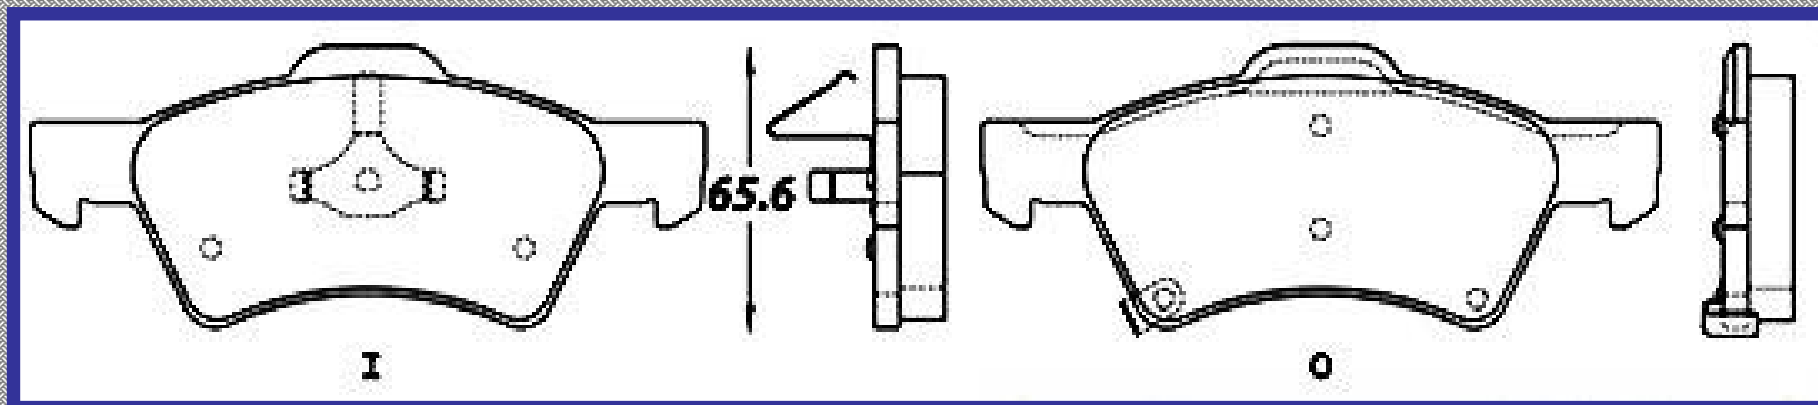

LONGITUD

172.0

ALTURA

65.6

ESPEJOR

17.8

RINOTEC
CERAMIC BRAKE PADS
Heavy Duty ®

7733 D857

DELANTERA

www.balatasrinotec.com.mx

DODGE CARAVAN 2001 2007 CHRYSLER VOYAGER 2001 2007 TOWN COUNTRY 2001 2007

RINOTEC ®