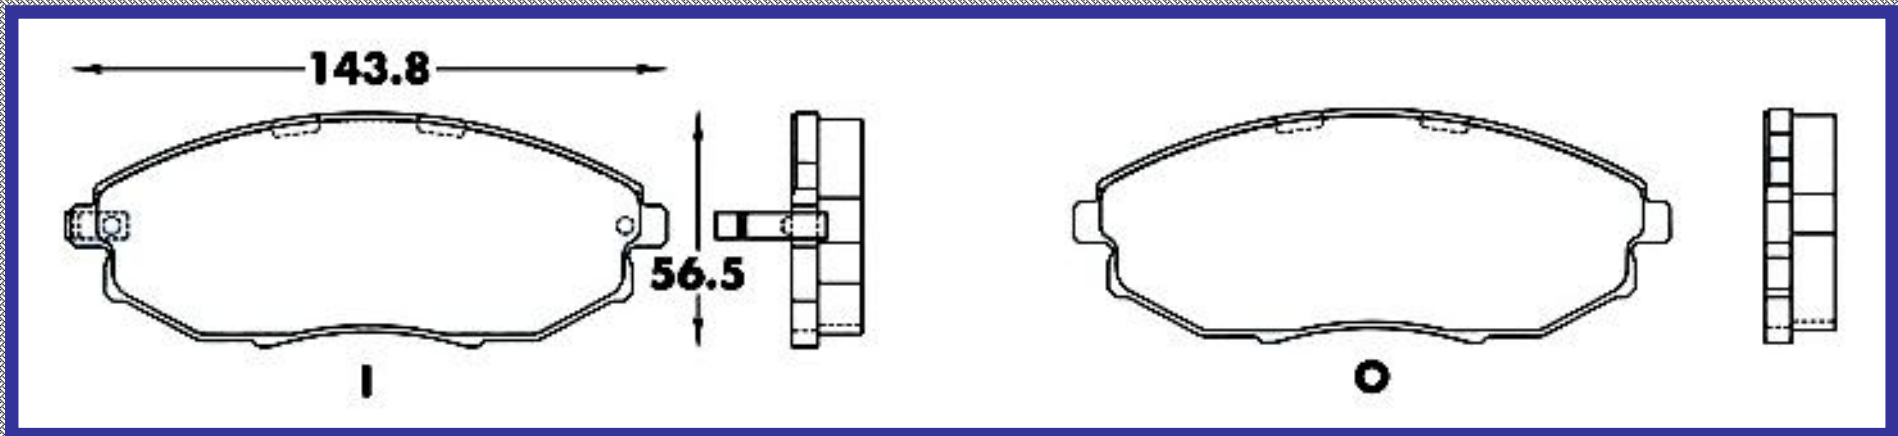

LONGITUD

143.8

ALTURA

56.5

ESPESOR

16.9

RINOTEC
CERAMIC BRAKE PADS
Heavy Duty ®

7936 D1031

DELANTERA

www.balatasrinotec.com.mx

CHEVROLET EPICA 2004 2009 SUZUKI VERONA 2004 2006

RINOTEC ®