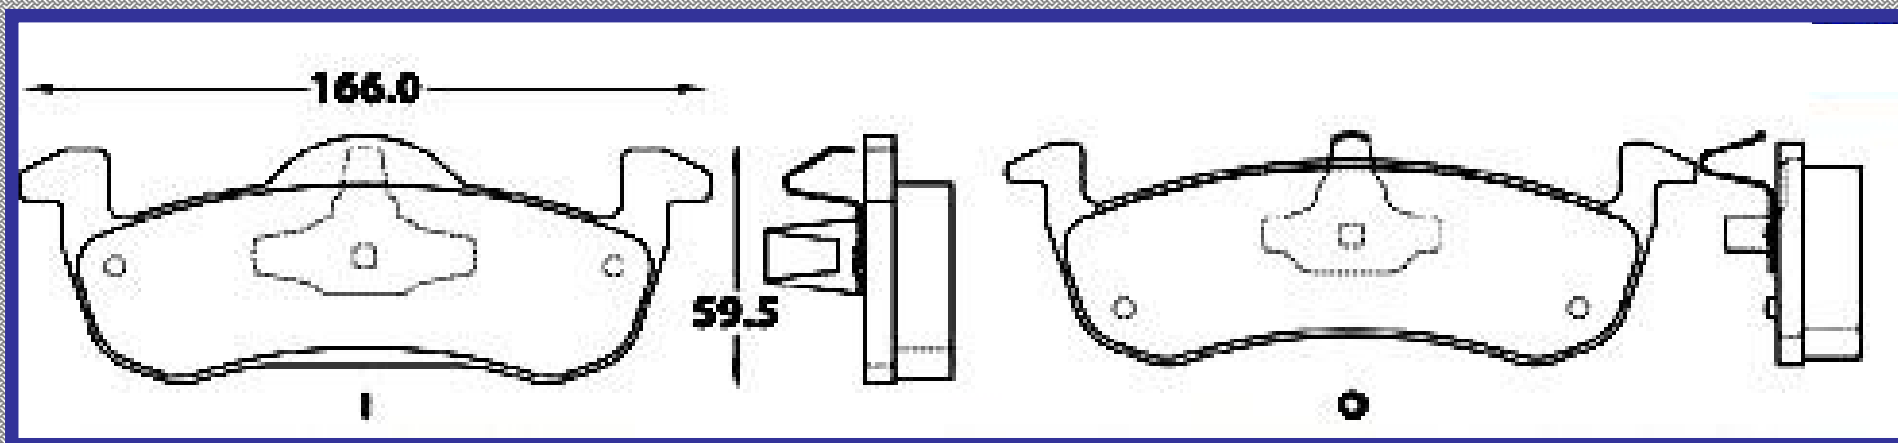

LONGITUD

166.0

ALTURA

59.5

ESPESOR

21.0 19.9

RINOTEC
CERAMIC BRAKE PADS
Heavy Duty ®

8395 D1279

TRASERA

www.balatasrinotec.com.mx

FORD EXPEDITION 2007 2012 LINCOLN NAVIGATOR 2007 2012

RINOTEC ®