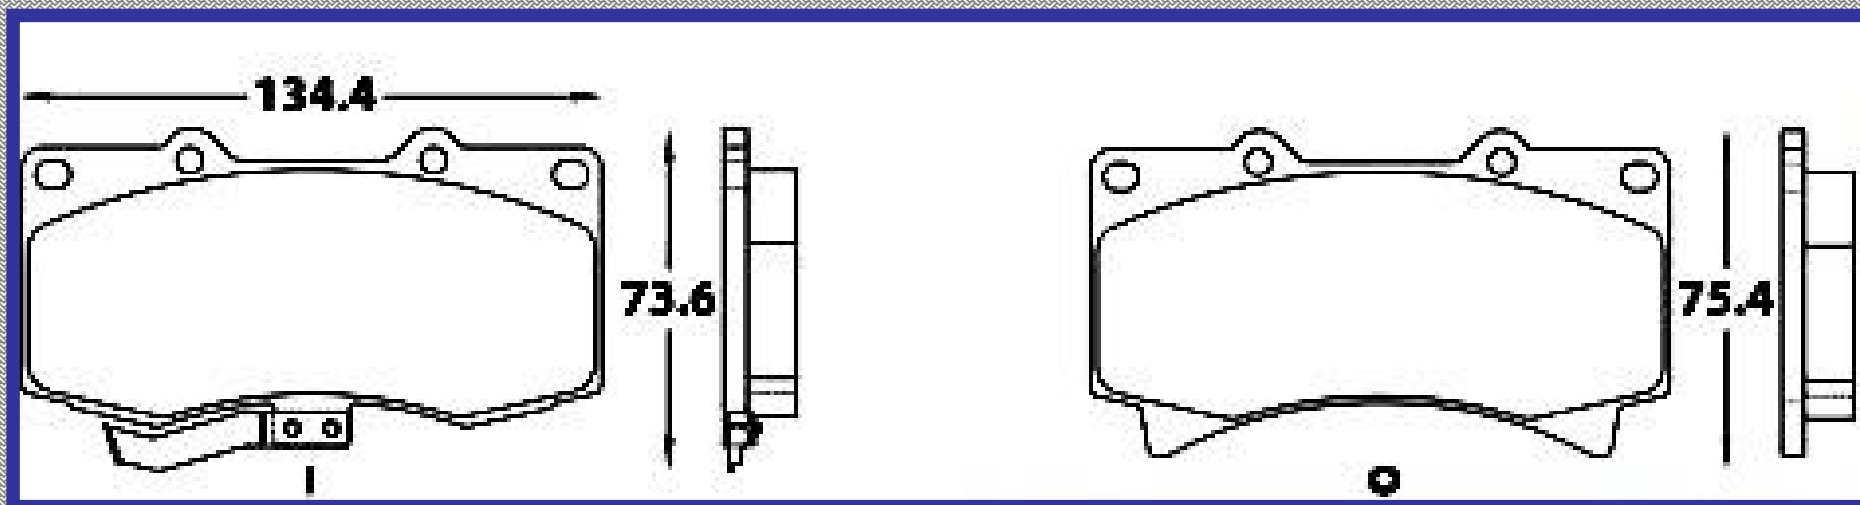

LONGITUD

134.4

ALTURA

73.6

ESPEJOR

16.8

RINOTEC

CERAMIC BRAKE PADS

Heavy Duty ®

8225 D1119

DELANTERA

www.balatasrinotec.com.mx

GENERAL MOTORS Hummer H-3 2006 2010 JEEP HUMER H3 2006 2010
HUMER H3 2006 2010

RINOTEC ®