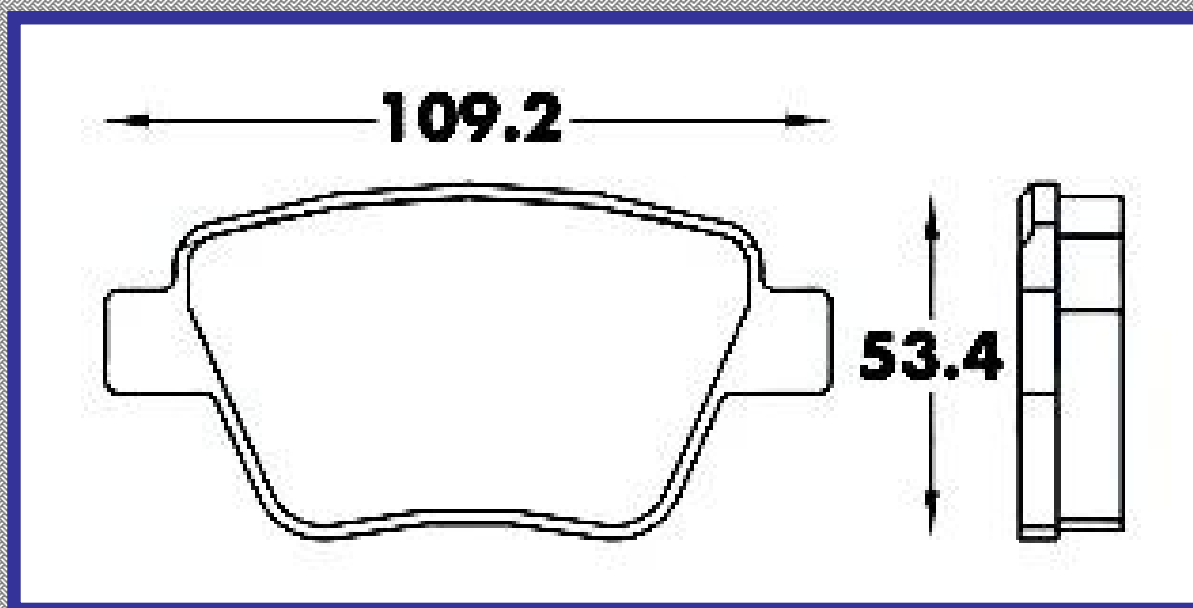

LONGITUD

109.2

ALTURA

53.4

ESPEJOR

15.5

RINOTEC

CERAMIC BRAKE PADS

Heavy Duty ®

8656 D1456

TRASERA

www.balatasrinotec.com.mx

AUDI S3 2009 2011 VOLKSWAGEN JETTA A6 2011 2017 GOLF 2012 2014 GTI 2014
YIGUAN 2012 2014 V.W CADDY 2014 2016 V.W EOS 2011 2013 PASSAT 2011 2015
V.W BORA 2010 SEAT LEON 2003 2009

RINOTEC ®