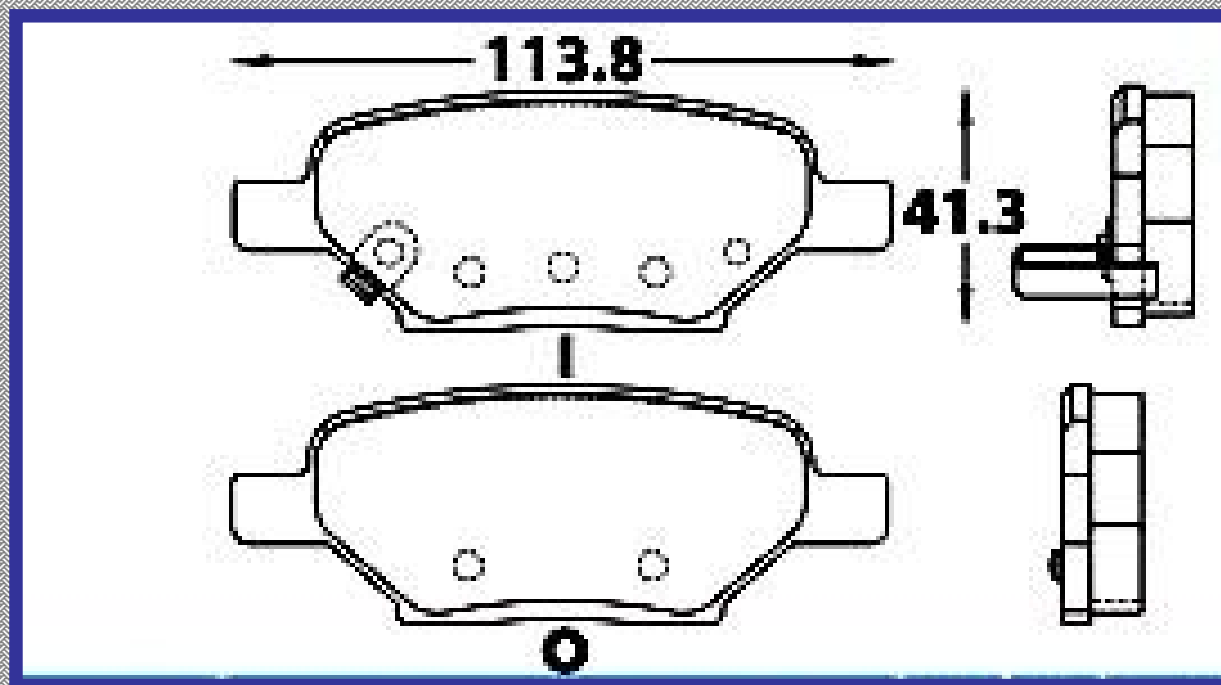

LONGITUD

113.8

ALTURA

41.3

ESPEJOR

17.0

RINOTEC

CERAMIC BRAKE PADS

Heavy Duty ®

8474 D1364

TRASERA

www.balatasrinotec.com.mx

CHEVROLET MALIBU 2004 2012 PONTIAC G5 2008 2011 PONTIAC G6 2008 2011

RINOTEC