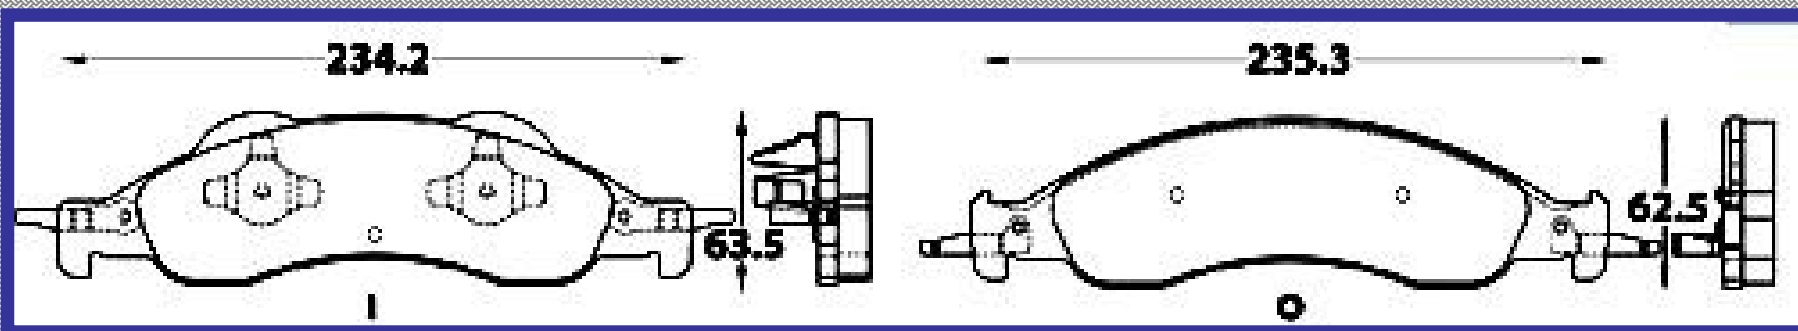

LONGITUD

234.2 235.2

ALTURA

63.5 62.5

ESPEJOR

16.7

RINOTEC

CERAMIC BRAKE PADS

Heavy Duty ®

8394 D1278

DELANTERA

www.balatasrinotec.com.mx

FORD EXPEDITION 2007 2010 LINCOLN NAVIGATOR 2007 2010

RINOTEC