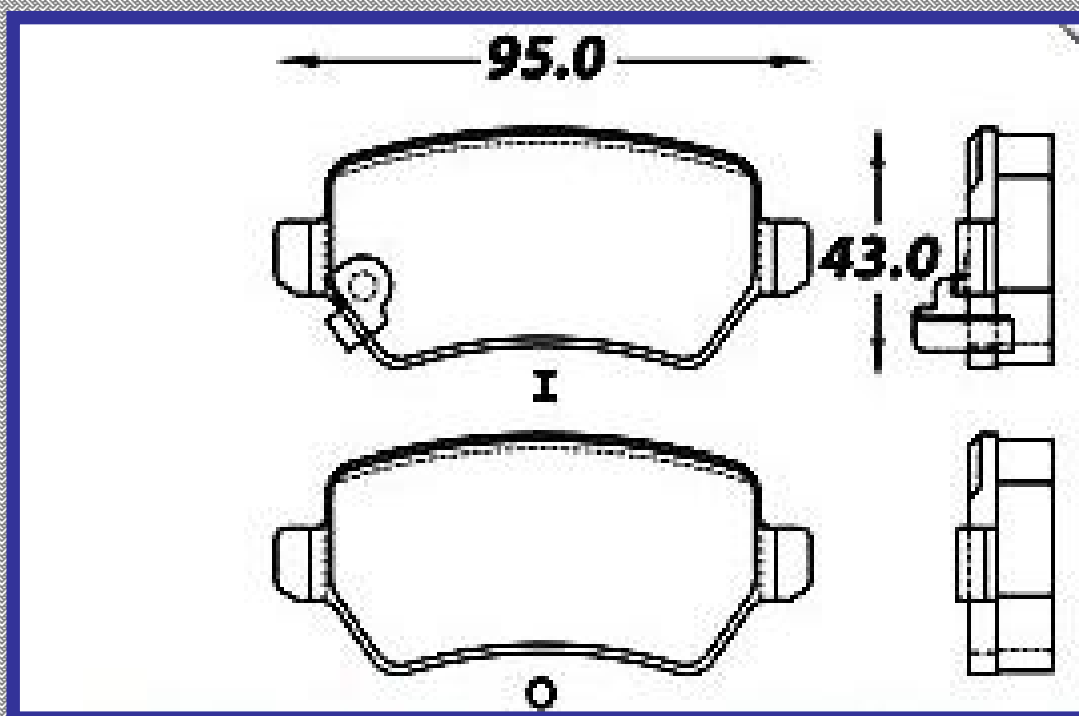

LONGITUD

95.0

ALTURA

43.0

ESPEJOR

15.7

RINOTEC

CERAMIC BRAKE PADS

Heavy Duty ®

8471 D1362

TRASERA

www.balatasrinotec.com.mx

CHEVROLET ASTRA 2000 2010 ZAFIRA 2002 2010 MERIVA 2002 2005

RINOTEC