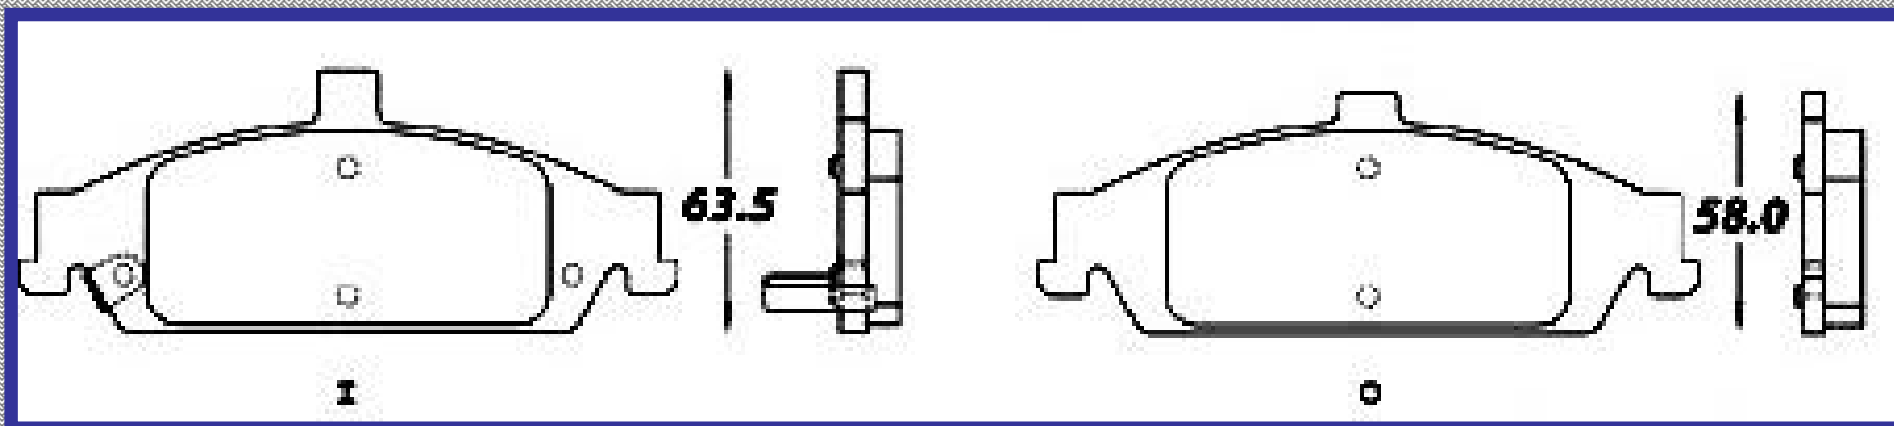

LONGITUD

162.0 161.5

ALTURA

63.5 58.0

ESPESOR

14.5

RINOTEC

CERAMIC BRAKE PADS

Heavy Duty ®

7735 D752

DELANTERA

www.balatasrinotec.com.mx

CHEVROLET MALIBU 1997 2003 PONTIAC GRAND AM 1999 2005

RINOTEC ®