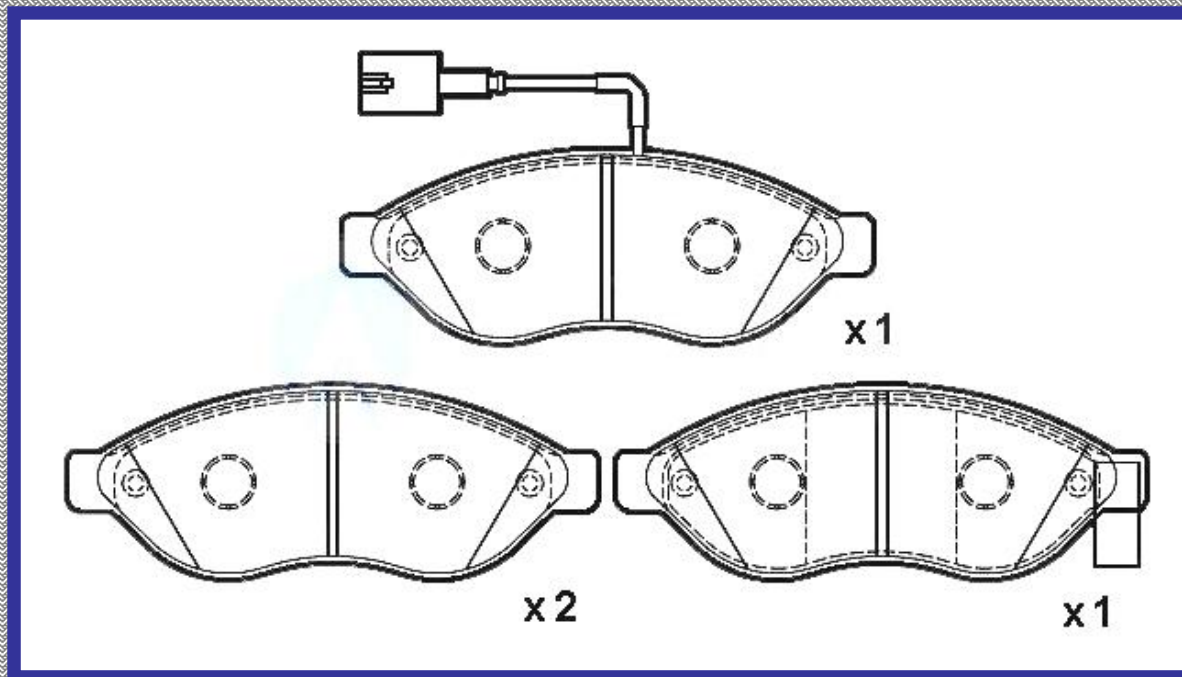

LONGITUD

169.2

ALTURA

61.5

ESPEJOR

19.2

RINOTEC
CERAMIC BRAKE PADS
Heavy Duty ®

8689 D1489

DELANTERA

www.balatasrinotec.com.mx

Fiat Ducato 2004 2010

RINOTEC ®