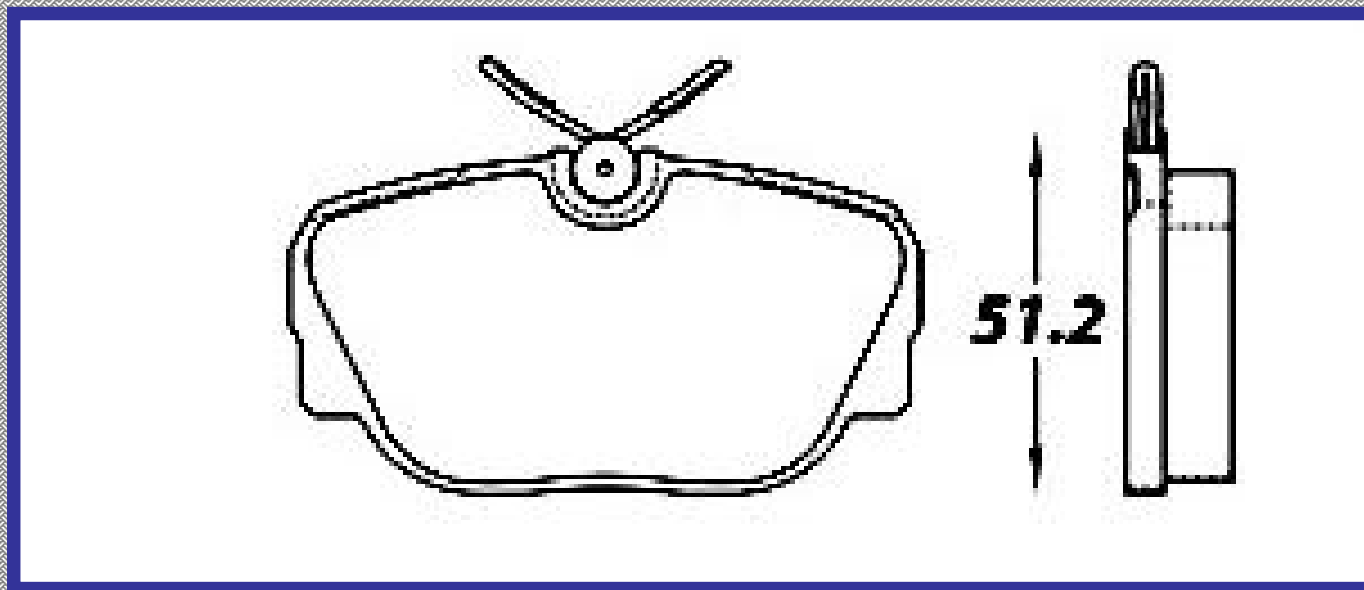

LONGITUD

94.4

ALTURA

51.2

ESPEJOR

15.2

RINOTEC

CERAMIC BRAKE PADS

Heavy Duty ®

7601 D493

TRASERA

www.balatasrinotec.com.mx

LAND ROVER DISCOVERY 2001 2004 RANGE ROVER 1999 2002 BMW 318i 1987 1993 BMW 325E 1987 1993

RINOTEC