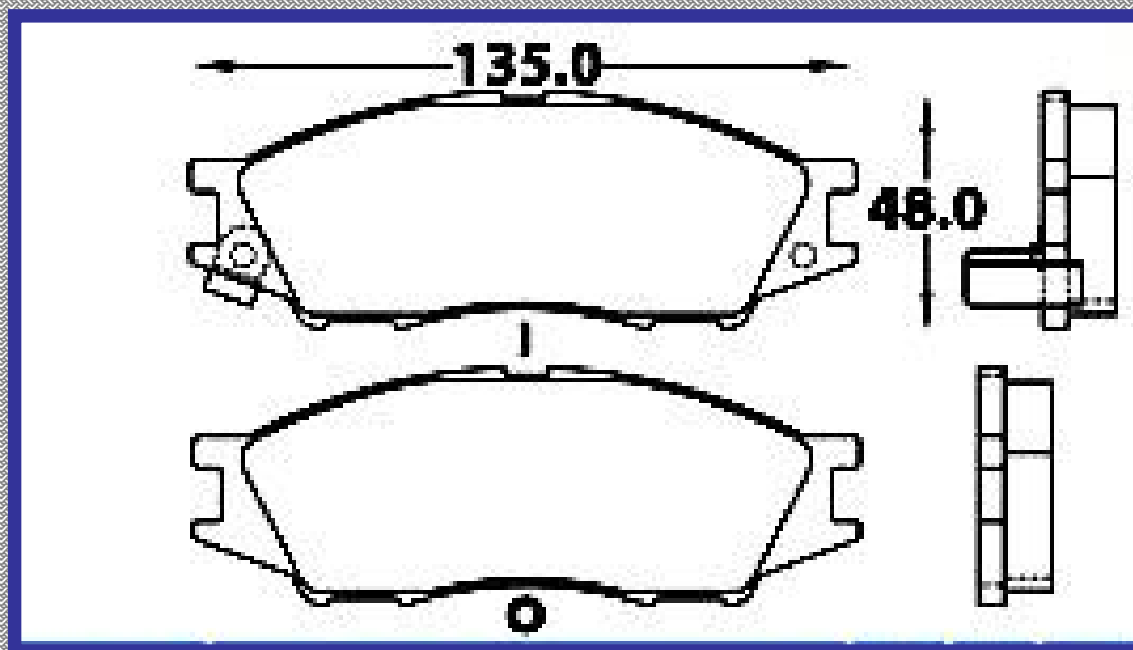

LONGITUD

135.0

ALTURA

48.0

ESPEJOR

15.4

RINOTEC

CERAMIC BRAKE PADS

Heavy Duty ®

8311 D1193

DELANTERA

www.balatasrinotec.com.mx

RENAULT SCALA 2011 2013

RINOTEC ®