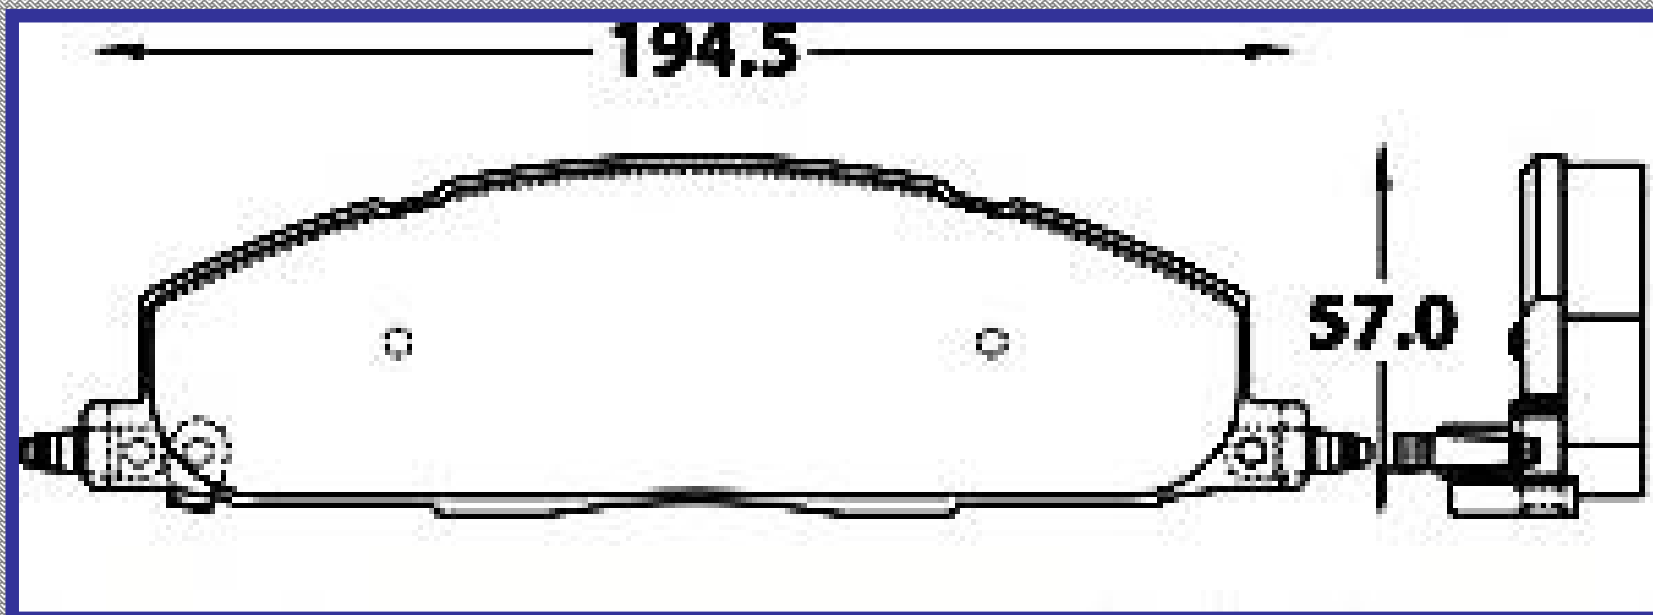

LONGITUD

194.5

ALTURA

57.0

ESPEJOR

19.0

RINOTEC

CERAMIC BRAKE PADS

Heavy Duty ®

8508 D1400

TRASERA

www.balatasrinotec.com.mx

DODGE RAM 2500 3500 4000 MEGACAB 2009 2011

RINOTEC ®