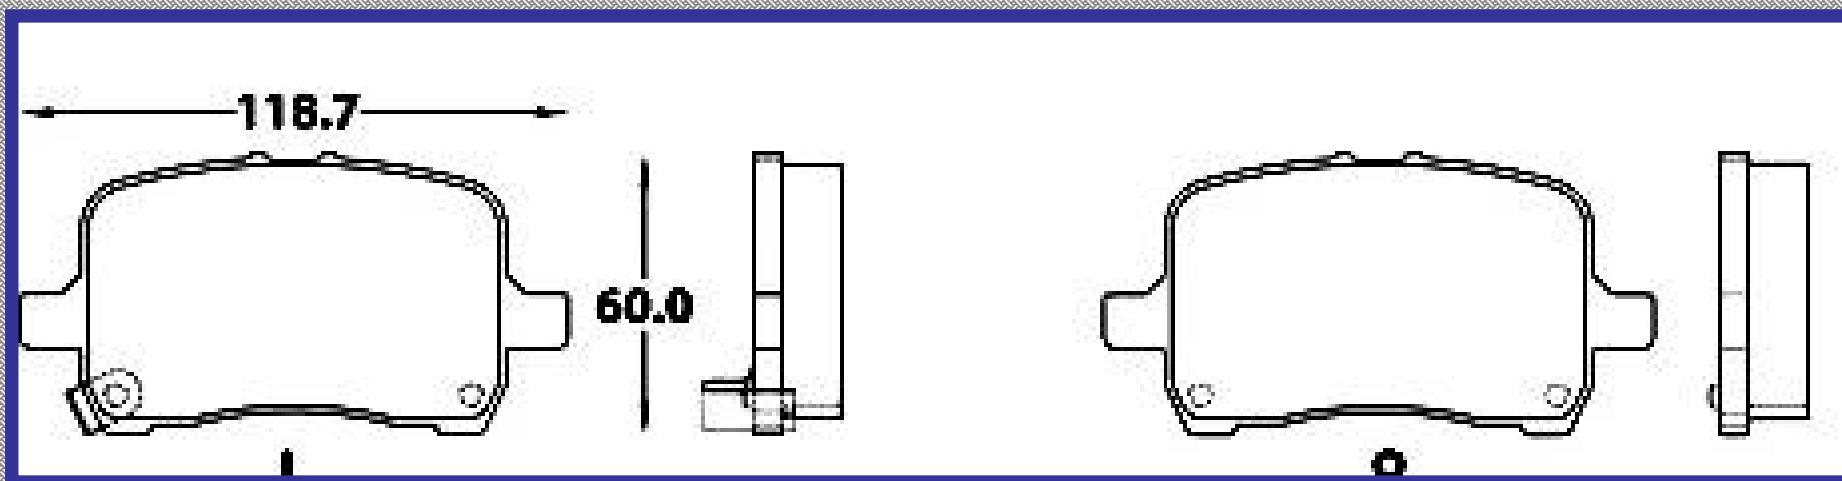

LONGITUD

118.2

ALTURA

60.0

ESPEJOR

18.8

RINOTEC

CERAMIC BRAKE PADS

Heavy Duty ®

7932 D1028

DELANTERA

www.balatasrinotec.com.mx

CHEVROLET MALIBU 2004 2011 PONTIAC G5 2005 2010 PONTIAC G6 2005 2010

RINOTEC ®