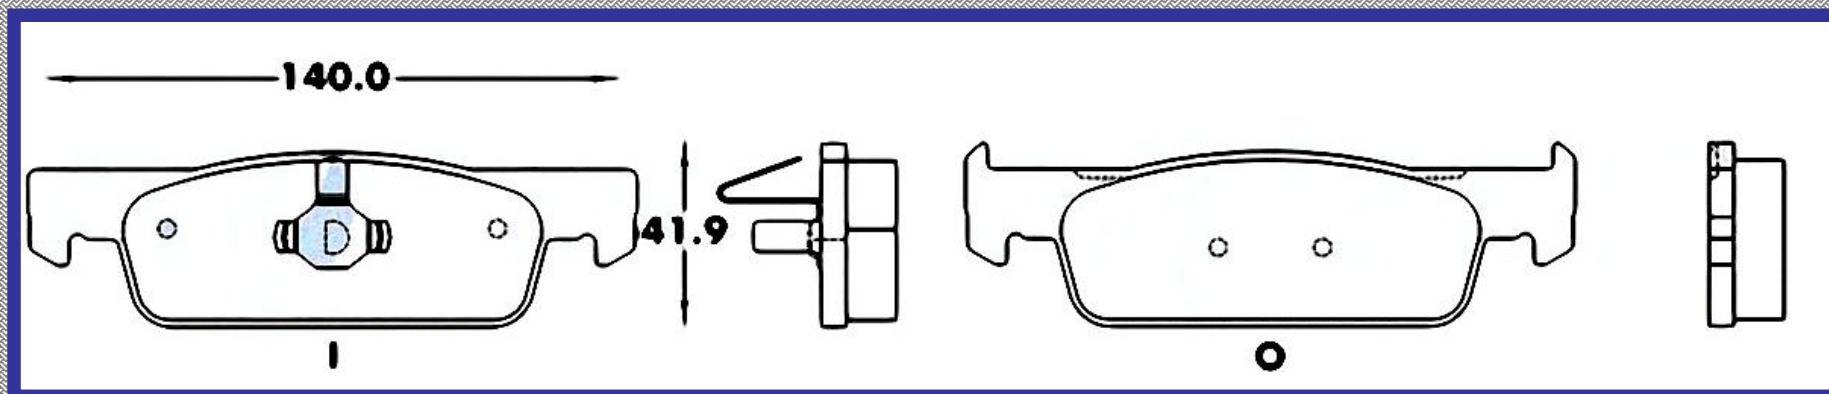

LONGITUD

140.0

ALTURA

41.9 44.0

ESPESOR

17.3

RINOTEC
CERAMIC BRAKE PADS
Heavy Duty ®

9061 D1830

DELANTERA

www.balatasrinotec.com.mx

RENAULT LOGAN 2015 2016

RINOTEC ®