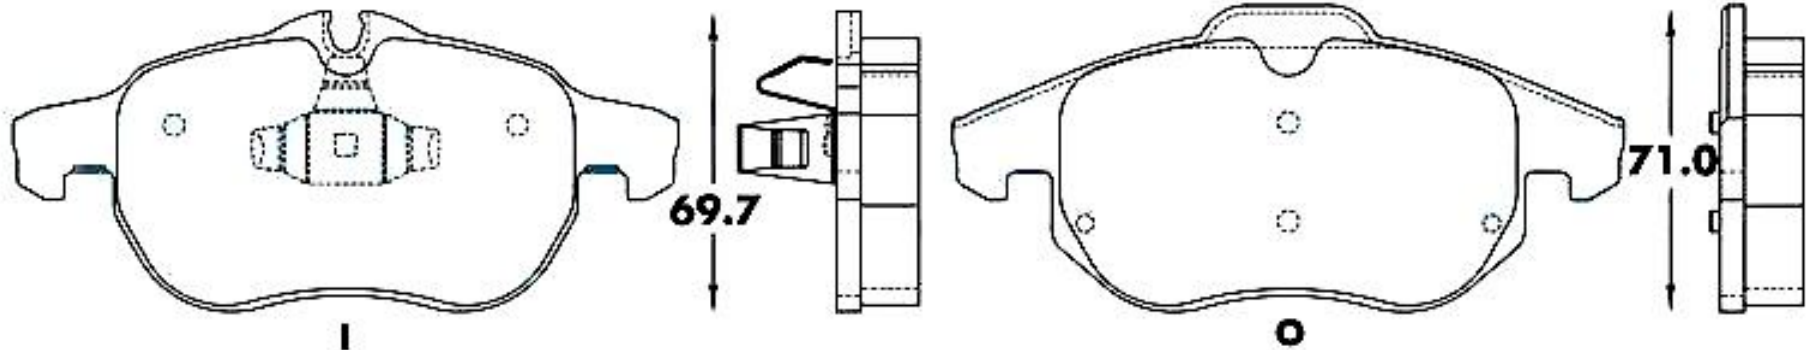

LONGITUD

155.0

ALTURA

69.7

ESPESOR

19.4

RINOTEC
CERAMIC BRAKE PADS
Heavy Duty ®

7873 D972

DELANTERA

www.balatasrinotec.com.mx

CHEVROLET ASTRA 1.8-2.2L 2002/2006 VECTRA 2.2L 2003/2005 SAAB-9-3 2000/2008

RINOTEC ®