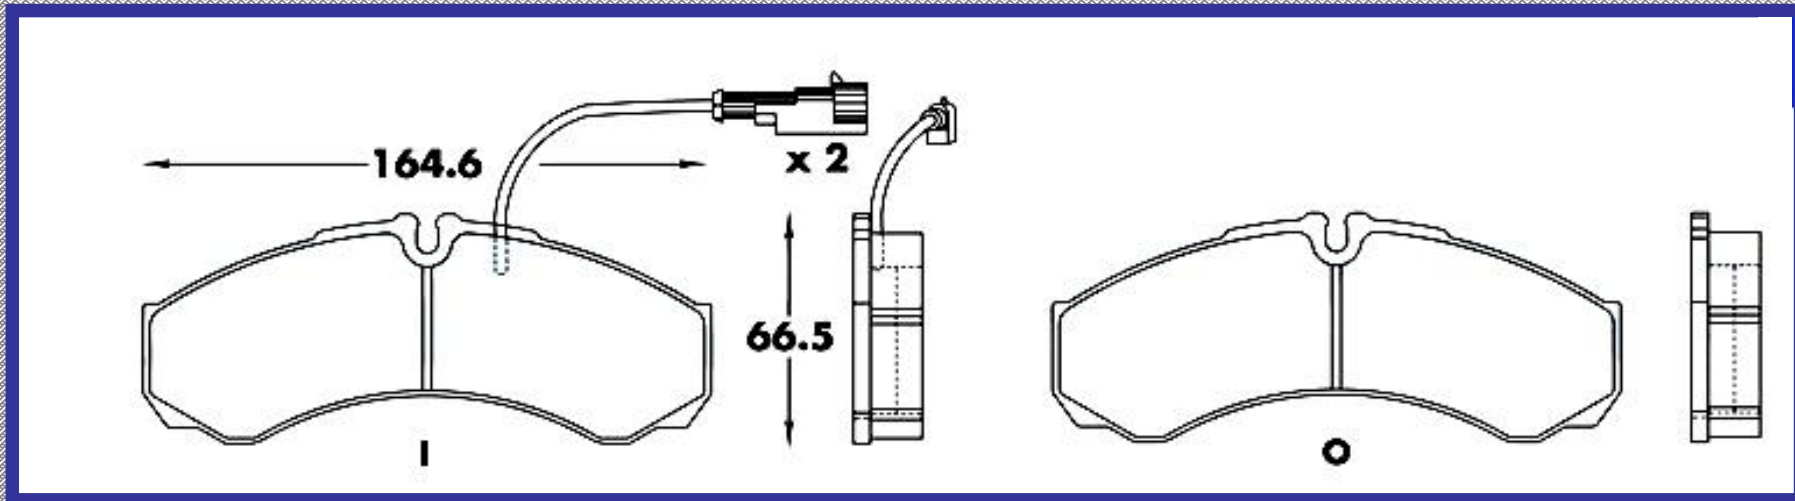

LONGITUD

164.6

ALTURA

66.5

ESPESOR

20.2

RINOTEC
CERAMIC BRAKE PADS
Heavy Duty ®

8687 D1487

TRASERA

www.balatasrinotec.com.mx

Nissan Cabstar 2006 2012

RINOTEC ®