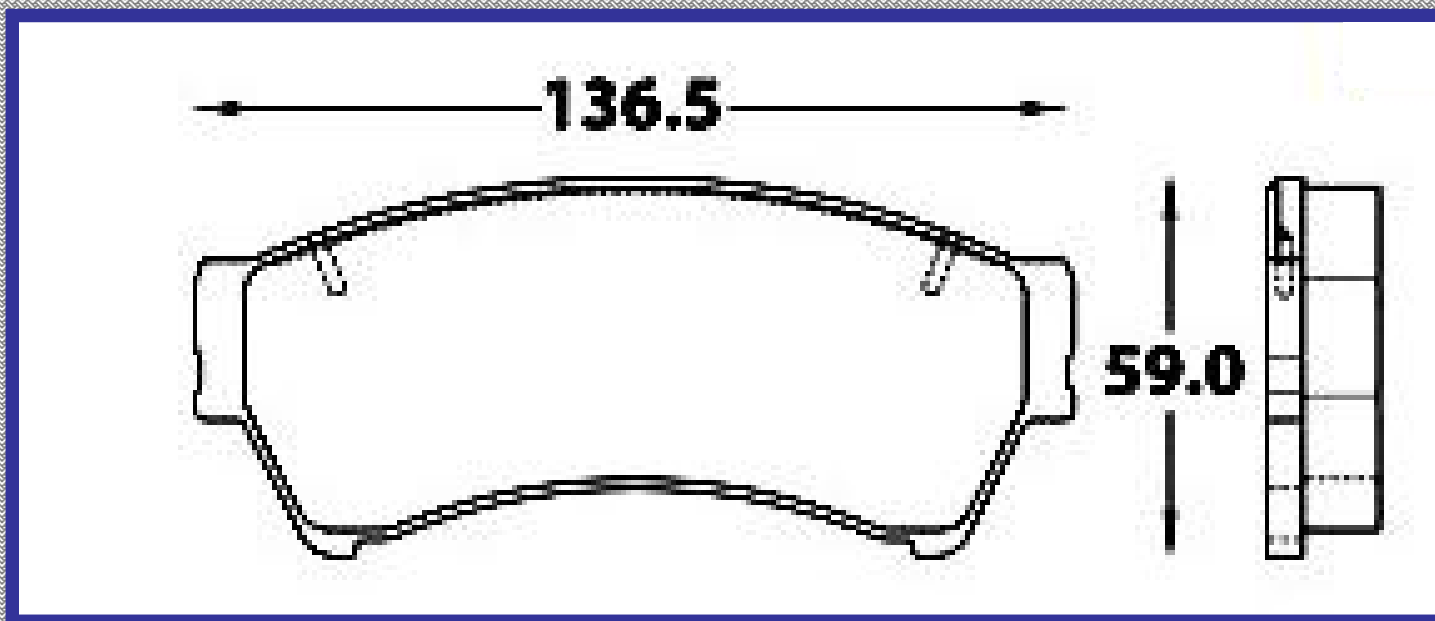

LONGITUD

136.5

ALTURA

59.0

ESPEJOR

17.6

RINOTEC

CERAMIC BRAKE PADS

Heavy Duty ®

8277 D1164

DELANTERA

www.balatasrinotec.com.mx

FORD FUSION 2006 2012 LINCOLN MKZ 2007 2012 MAZDA Modelo: 6 2008 2013
MERCURY MILAN 2006 2011 LINCOLN ZEPHYR 2006 2006

RINOTEC