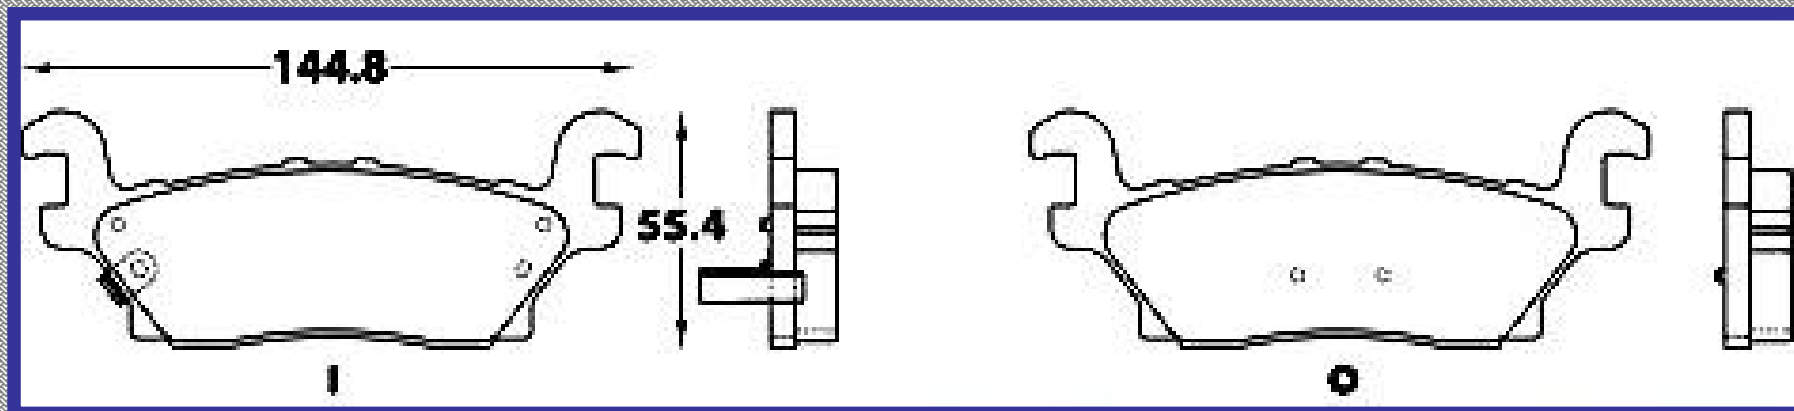

LONGITUD

144.8

ALTURA

55.4

ESPEJOR

15.4

RINOTEC

CERAMIC BRAKE PADS

Heavy Duty ®

8226 D1120

TRASERA

www.balatasrinotec.com.mx

GENERAL MOTORS Hummer H-3 2006 2010 JEEP HUMER H3 2006 2010
HUMER H3 2006 2010

RINOTEC