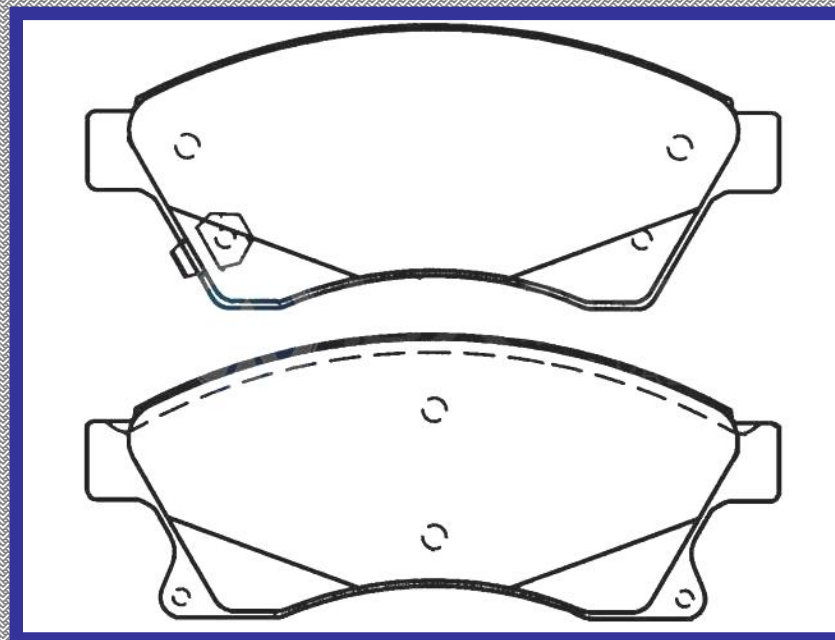

LONGITUD

148.0

ALTURA

60.3

ESPEJOR

18.8

RINOTEC

CERAMIC BRAKE PADS

Heavy Duty ®

8697 D1497

DELANTERA

www.balatasrinotec.com.mx

CHEVROLET CRUZE 11-13; CHEVROLET SONIC 12-13 TRAX 2013 2017

RINOTEC ®