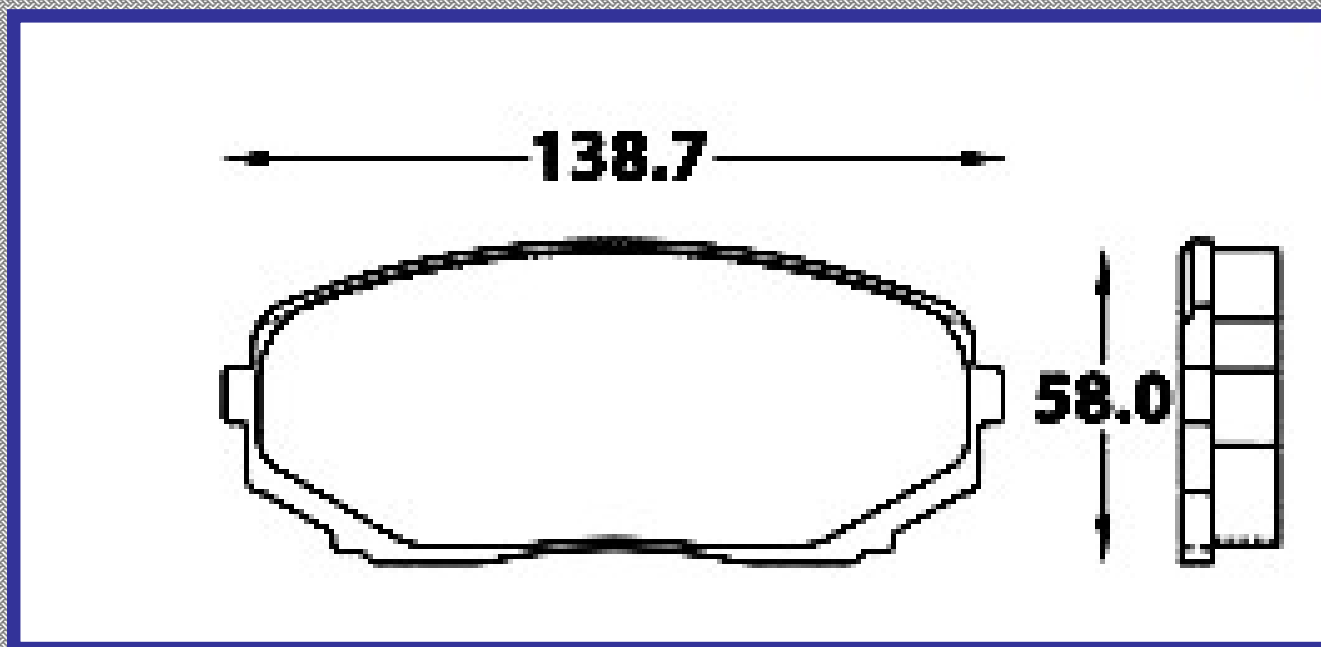

LONGITUD

138.7

ALTURA

58.0

ESPEJOR

17.4

RINOTEC

CERAMIC BRAKE PADS

Heavy Duty ®

8377 D1258

DELANTERA

www.balatasrinotec.com.mx

MAZDA CX7 2007 2013 MAZDA CX9 2007 2013 FORD EDGE 2007 2013 LINCOLN MKX 2007 2013

RINOTEC ®