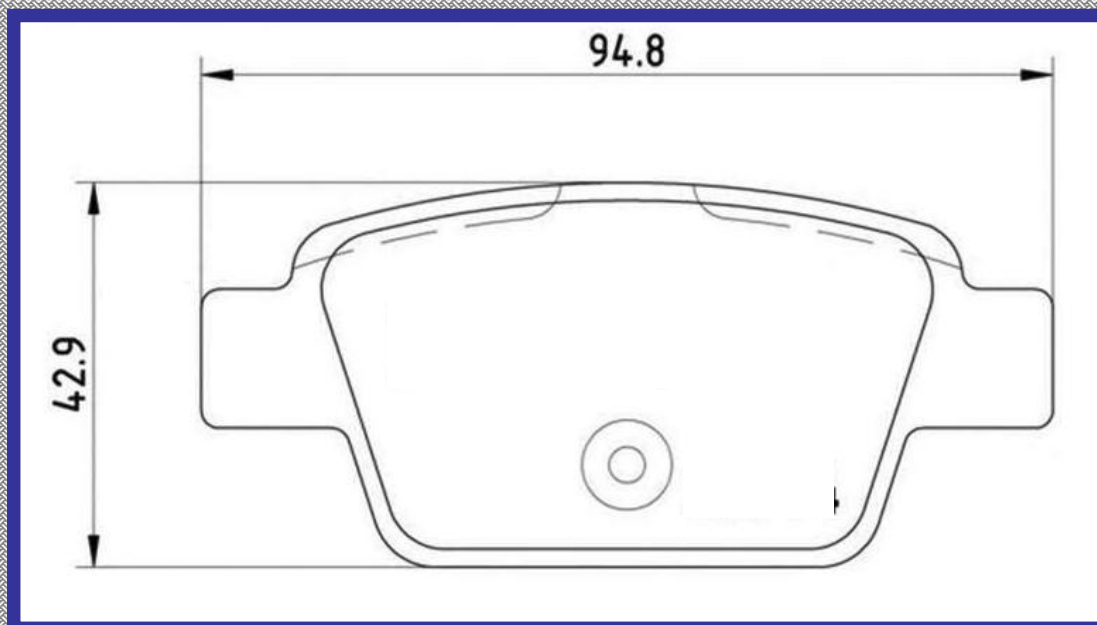

LONGITUD

94.8

ALTURA

42.9

ESPEJOR

15.8

RINOTEC

CERAMIC BRAKE PADS

Heavy Duty ®

8832 D1620

TRASERA

www.balatasrinotec.com.mx

FIAT STILO SCHUMACHER 2.4 2007 2009

RINOTEC ®