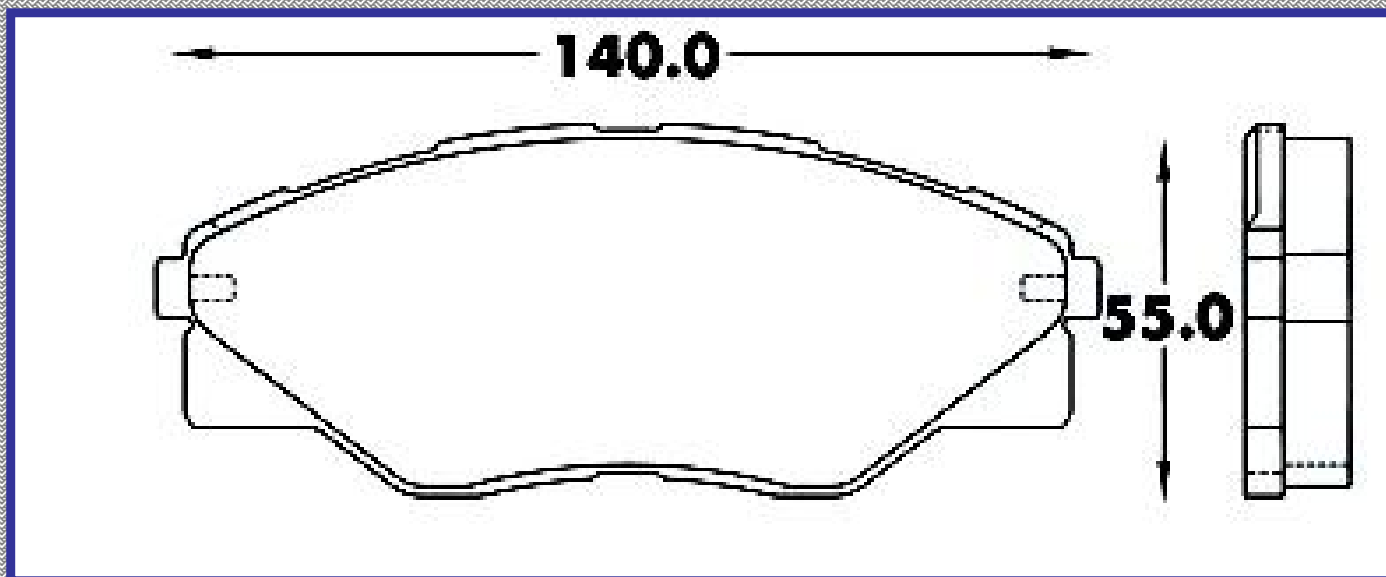

LONGITUD

140.0

ALTURA

55.0

ESPESOR

15.7

RINOTEC

CERAMIC BRAKE PADS

Heavy Duty ®

8731 D1523

DELANTERA

www.balatasrinotec.com.mx

TOYOTA HILUX 2012 2015

RINOTEC ®