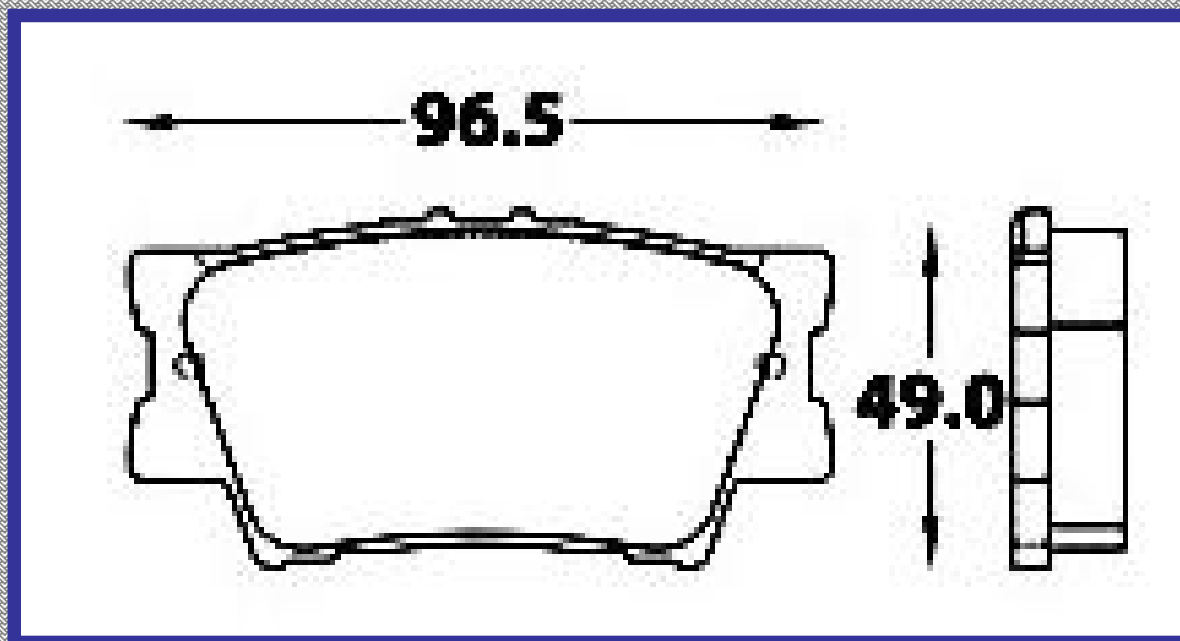

LONGITUD

96.5

ALTURA

49.0

ESPEJOR

15.4

RINOTEC

CERAMIC BRAKE PADS

Heavy Duty ®

8332 D1212

TRASERA

www.balatasrinotec.com.mx

TOYOTA CAMRY 2007 2017 RAV4 2006 2017 MATRIX 2009 2013 LEXUS ES300H 2013 2016
LEXUS ES350 2013 2016 PONTIAC VIBE 2009 2010

RINOTEC