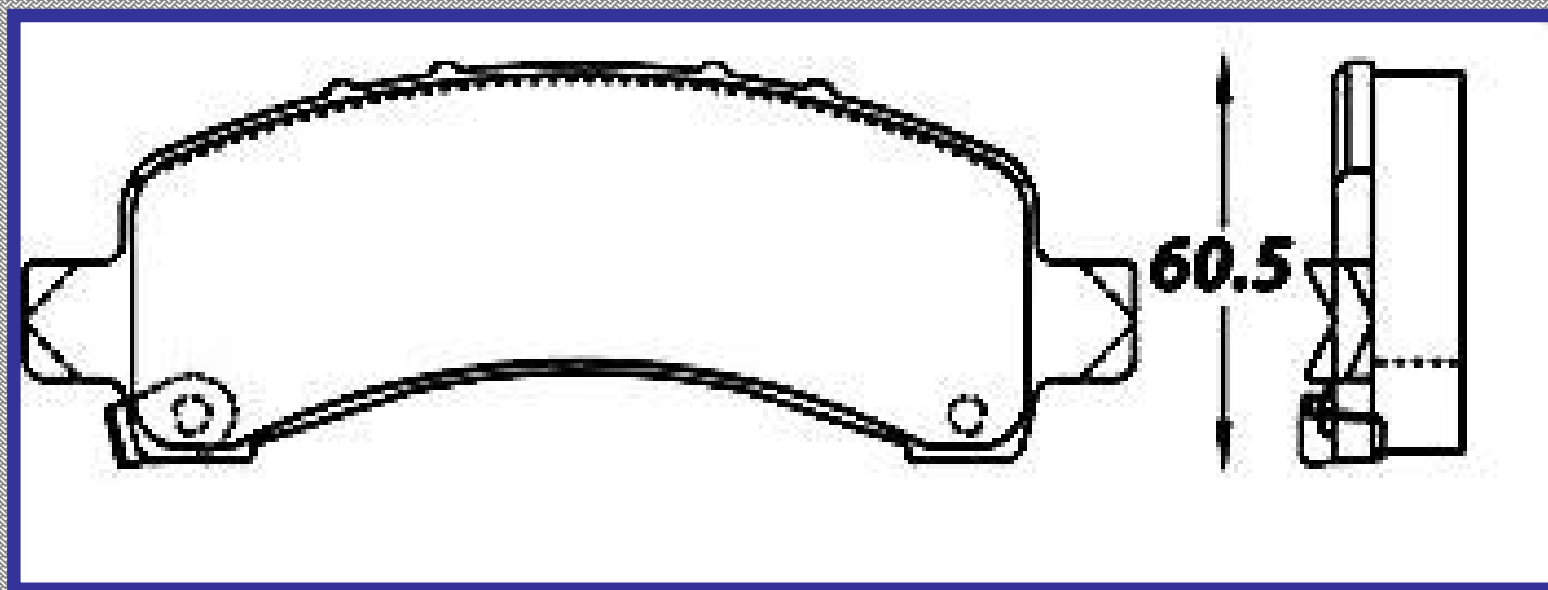

LONGITUD

172.5

ALTURA

60.5

ESPEJOR

20.1

RINOTEC
CERAMIC BRAKE PADS
Heavy Duty ®

7875 D974

TRASERA

www.balatasrinotec.com.mx

CHEVROLET SUBURBAN 2003 2005 EXPRESS VAN 2003 2010 SONORA 2004 2006

RINOTEC ®