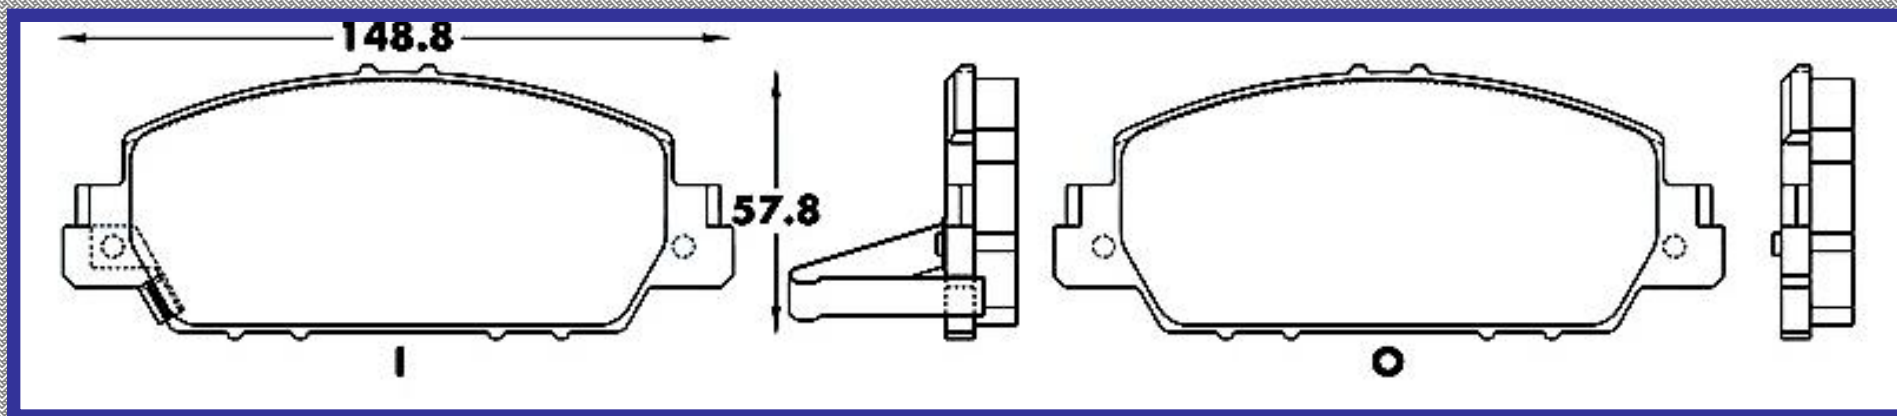

57.8

ESPEJOR

15.8

RINOTEC
CERAMIC BRAKE PADS
Heavy Duty ®

8883 D1654

DELANTERA

www.balatasrinotec.com.mx

HONDA ACCORD 2013 2016 HRV 2016 2017