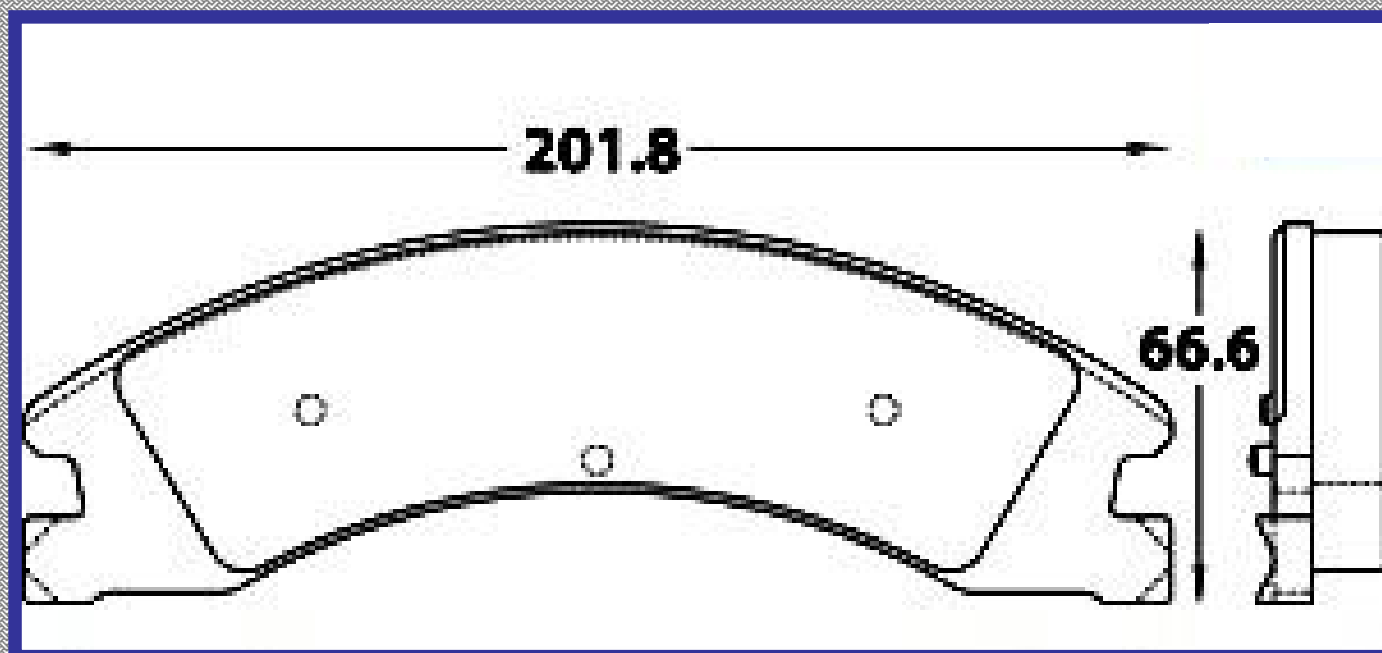

LONGITUD

201.8

ALTURA

66.6

ESPESOR

19.5

RINOTEC

CERAMIC BRAKE PADS

Heavy Duty ®

8442 D1330

TRASERA

www.balatasrinotec.com.mx

FORD ECONOLINE E450 SUPER DUTY 2008 2016

RINOTEC