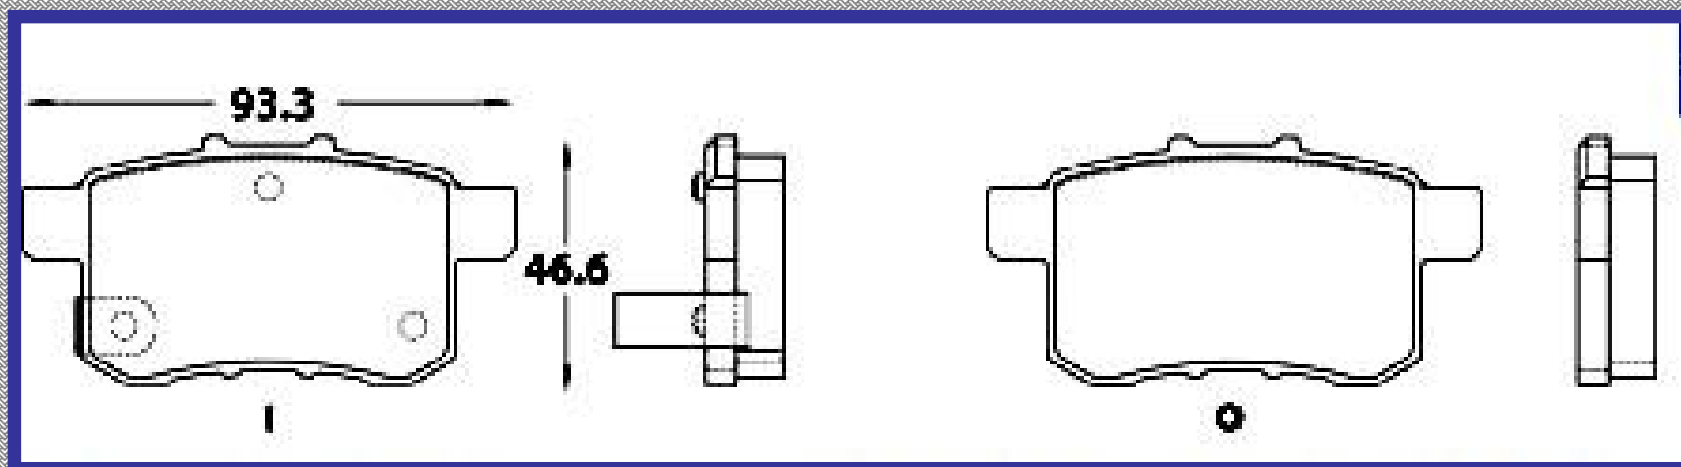

LONGITUD

93.3

ALTURA

46.6

ESPEJOR

14.7

RINOTEC
CERAMIC BRAKE PADS
Heavy Duty ®

8447 D1336

TRASERA

www.balatasrinotec.com.mx

HONDA ACCORD 2008 2011 ACURA TSX 2008 2011

RINOTEC ®