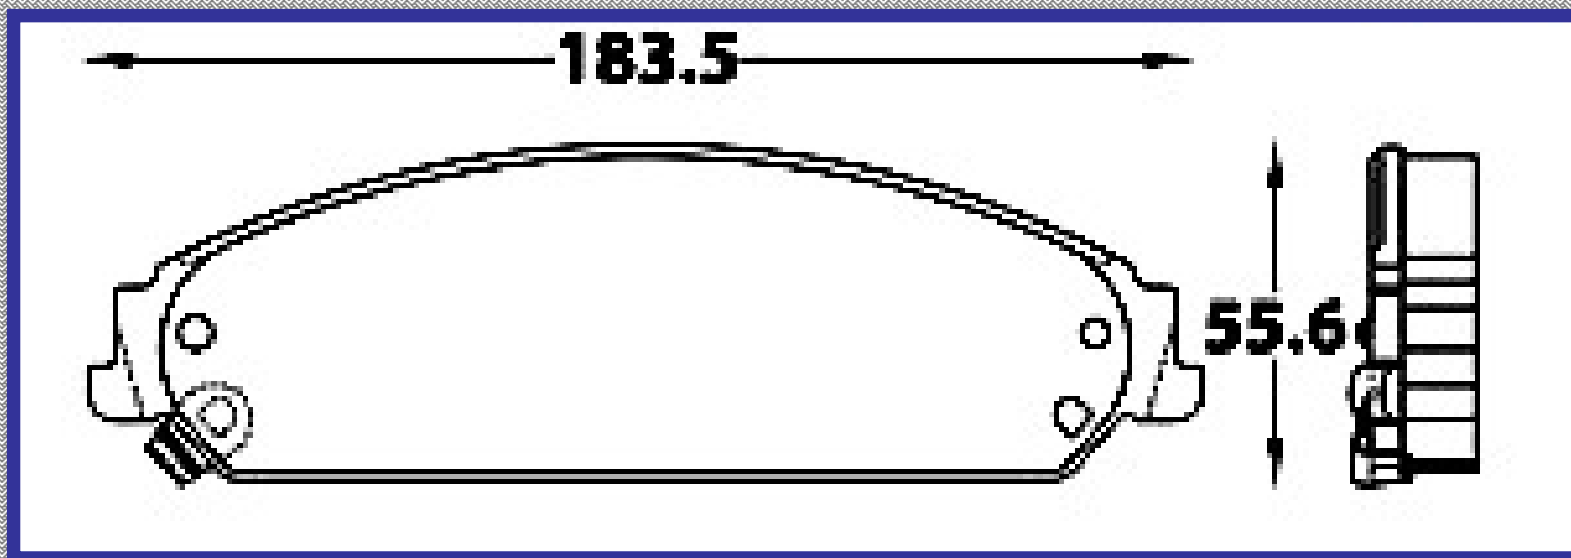

LONGITUD

183.5

ALTURA

55.6

ESPEJOR

17.3

RINOTEC

CERAMIC BRAKE PADS

Heavy Duty ®

8236 D1058

DELANTERA

www.balatasrinotec.com.mx

DODGE CHARGER 2006 2010 CHARGER RT POLICE 2006 2010 CHARGER
HEAVY DUTY RWD PERFORMANCE 2006 2010 CALIBER SRT4 2008 2009
CHALLENGER R/T 2009 2010

RINOTEC