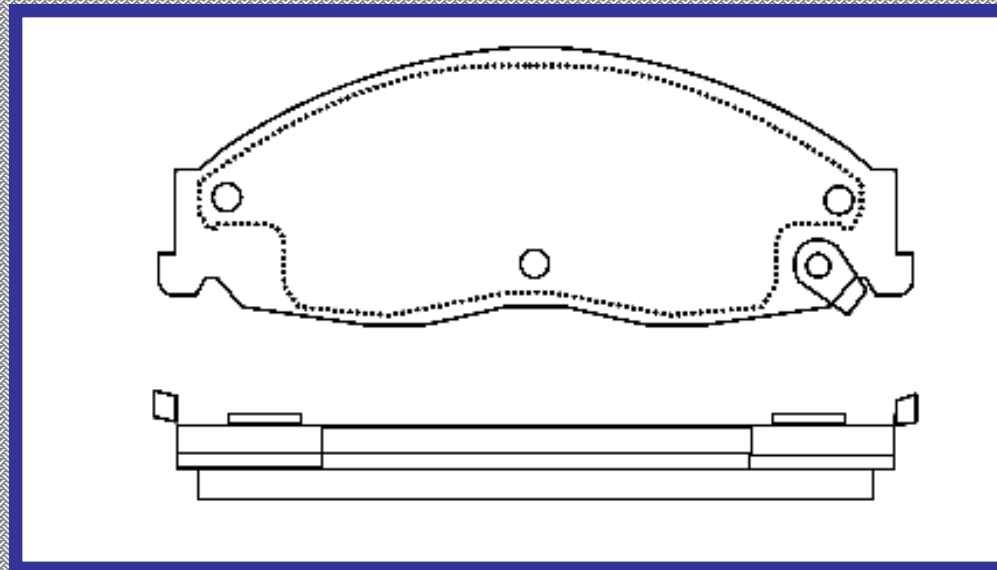

LONGITUD

182.5

ALTURA

56.7

ESPESOR

14.1

RINOTEC
CERAMIC BRAKE PADS
Heavy Duty ®

7822 D921

DELANTERA

www.balatasrinotec.com.mx

CADILLAC CTS 2003 2007 CADILLAC STS 2005 2008

RINOTEC ®