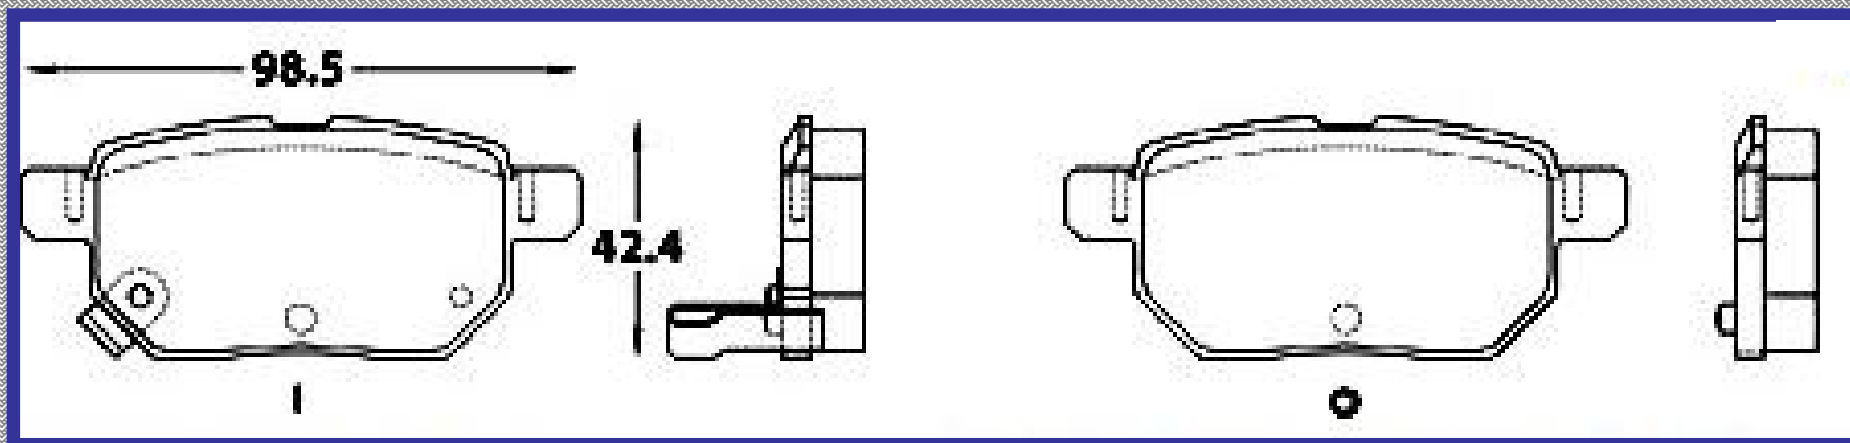

LONGITUD

98.5

ALTURA

42.4

ESPEJOR

14,4

RINOTEC
CERAMIC BRAKE PADS
Heavy Duty ®

8463 D1423

TRASERA

www.balatasrinotec.com.mx

Toyota Corolla 2009 2010, Matrix 2009 2010 PRIUS 2010 2011

RINOTEC ®