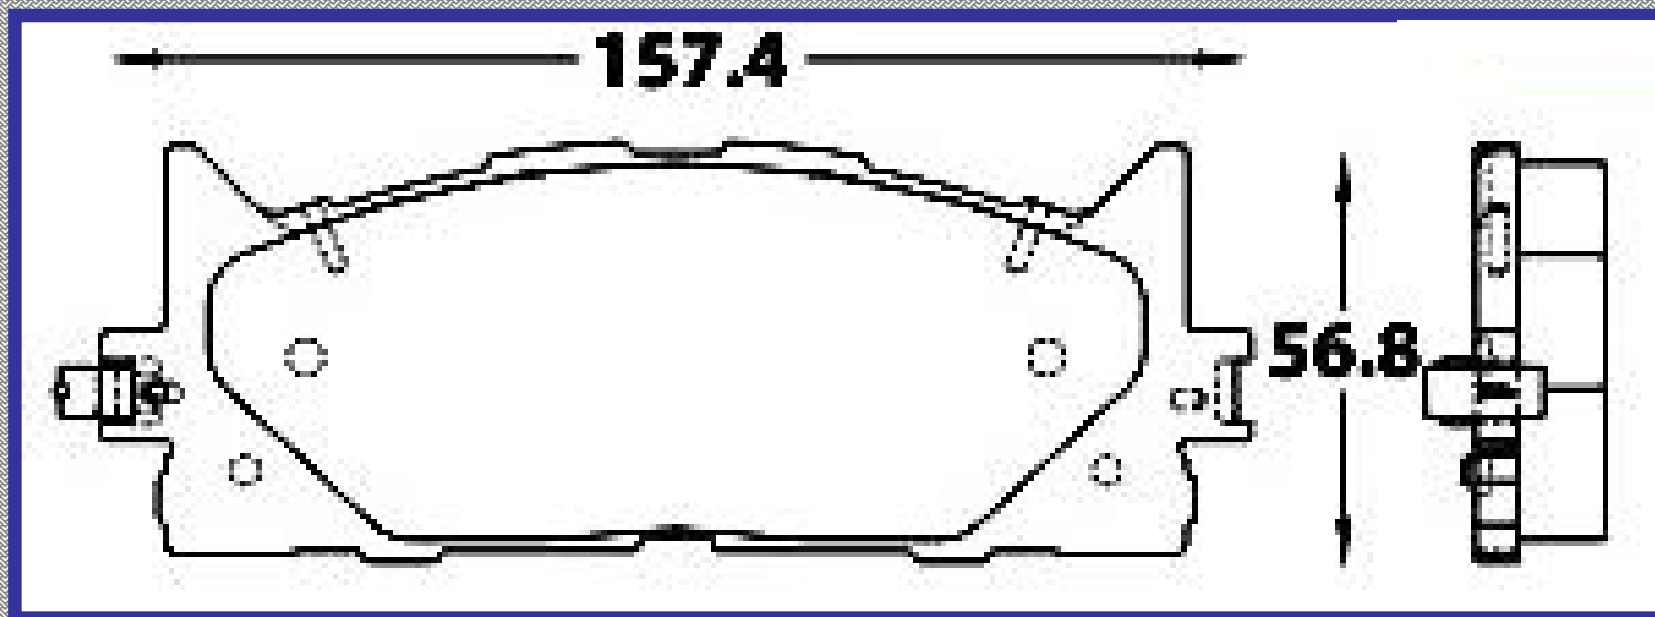

LONGITUD

157.4

ALTURA

56.8

ESPEJOR

17.5

RINOTECH

CERAMIC BRAKE PADS

Heavy Duty ®

8331 D1293

DELANTERA

www.balatasrinotec.com.mx

TOYOTA CAMRY 2007 2017 LEXUS ES 300H 2013 2016 LEXUS ES350 2013 2016
HIBRYD 2007

RINOTECH