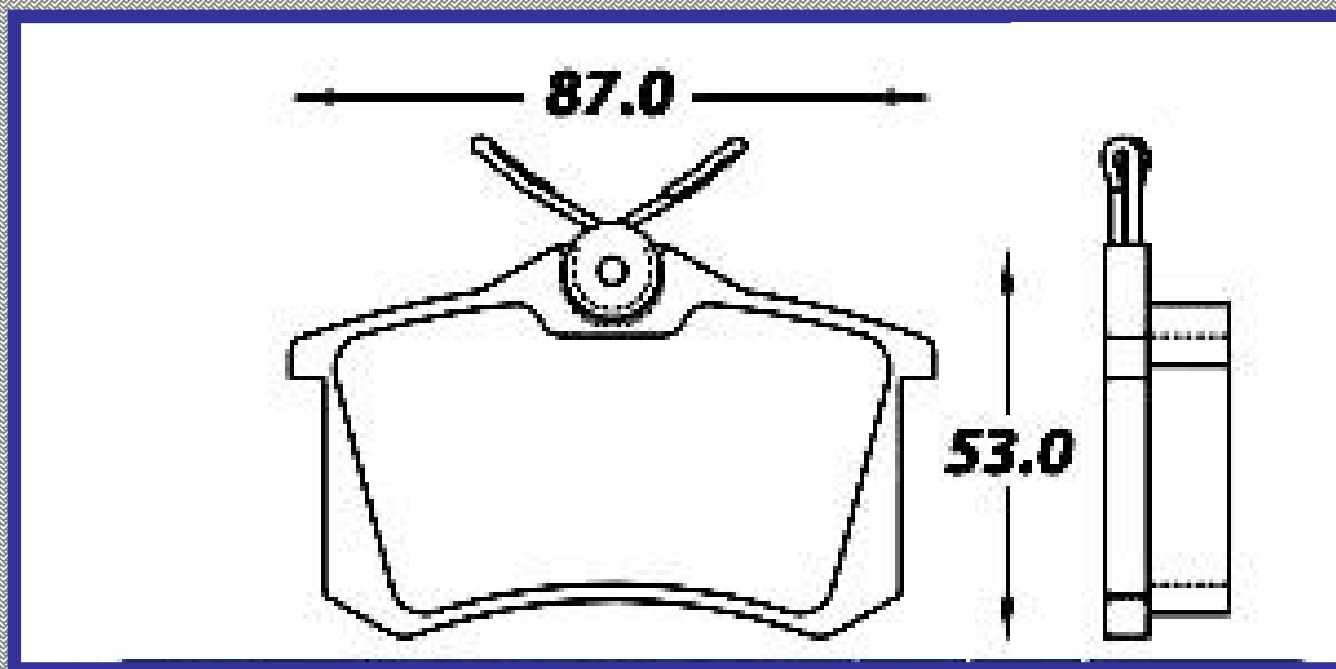

LONGITUD

87.0

ALTURA

53.0

ESPEJOR

16.8

RINOTEC

CERAMIC BRAKE PADS

Heavy Duty ®

8216 D1112

TRASERA

www.balatasrinotec.com.mx

AUDI-QUATTRO A4 2004 2010

RINOTEC