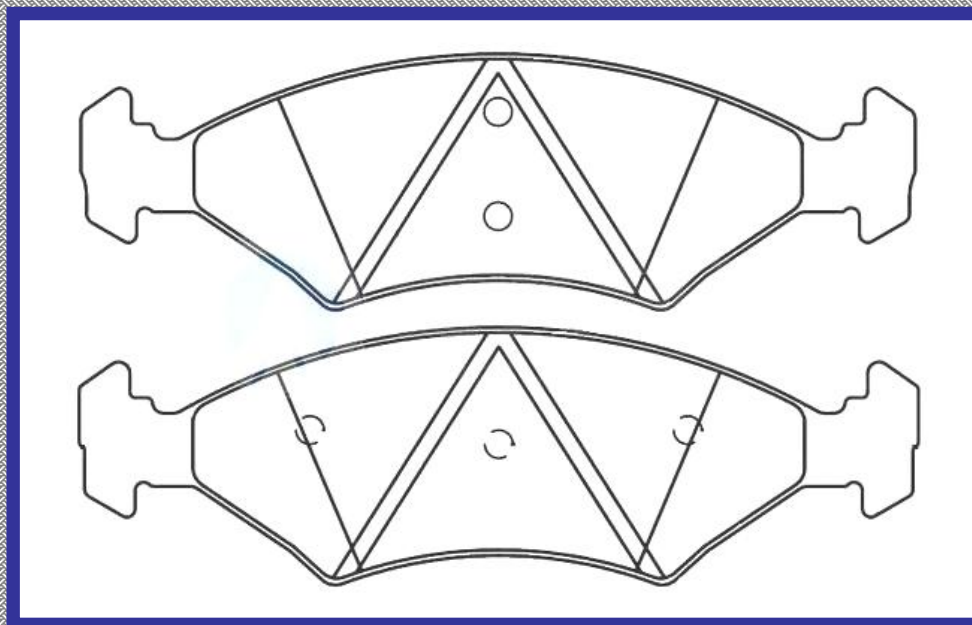

LONGITUD

151.4

ALTURA

46.5

ESPEJOR

16.5

RINOTEC

CERAMIC BRAKE PADS

Heavy Duty ®

8251 D1140

DELANTERA

www.balatasrinotec.com.mx

FORD FIESTA 1996 2010 FORD COURIER 2001 2009 FORD KA 2001 2008
FORD FIESTA IKON 2002 2007

RINOTEC