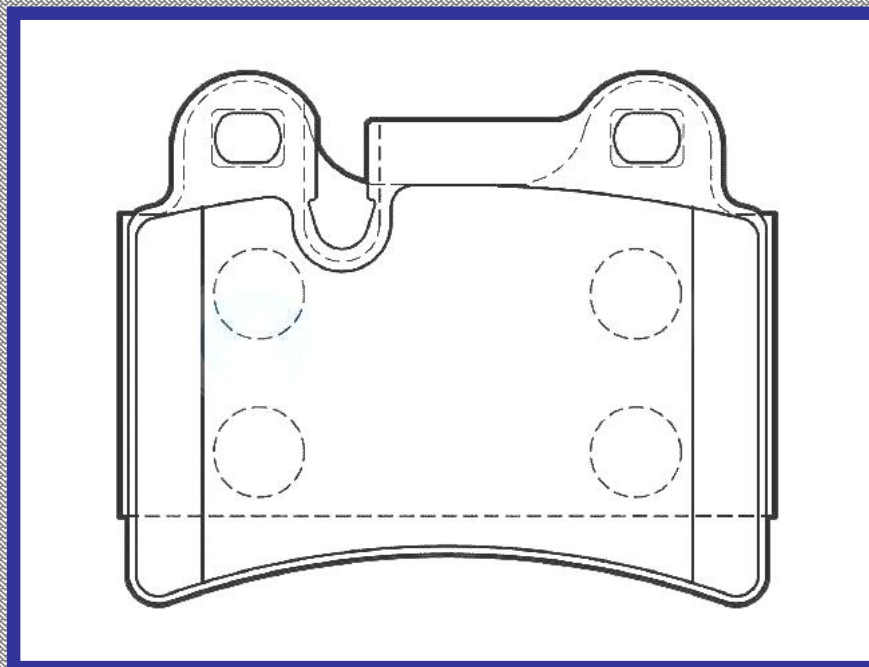

LONGITUD

86.7

ALTURA

70.3

ESPEJOR

16.8

RINOTEC

CERAMIC BRAKE PADS

Heavy Duty ®

8393 D1277

TRASERA

www.balatasrinotec.com.mx

VOLKSWAGEN TOUAREG 2007 2010 PORSCHE CAYENNE 2005 2010

RINOTEC